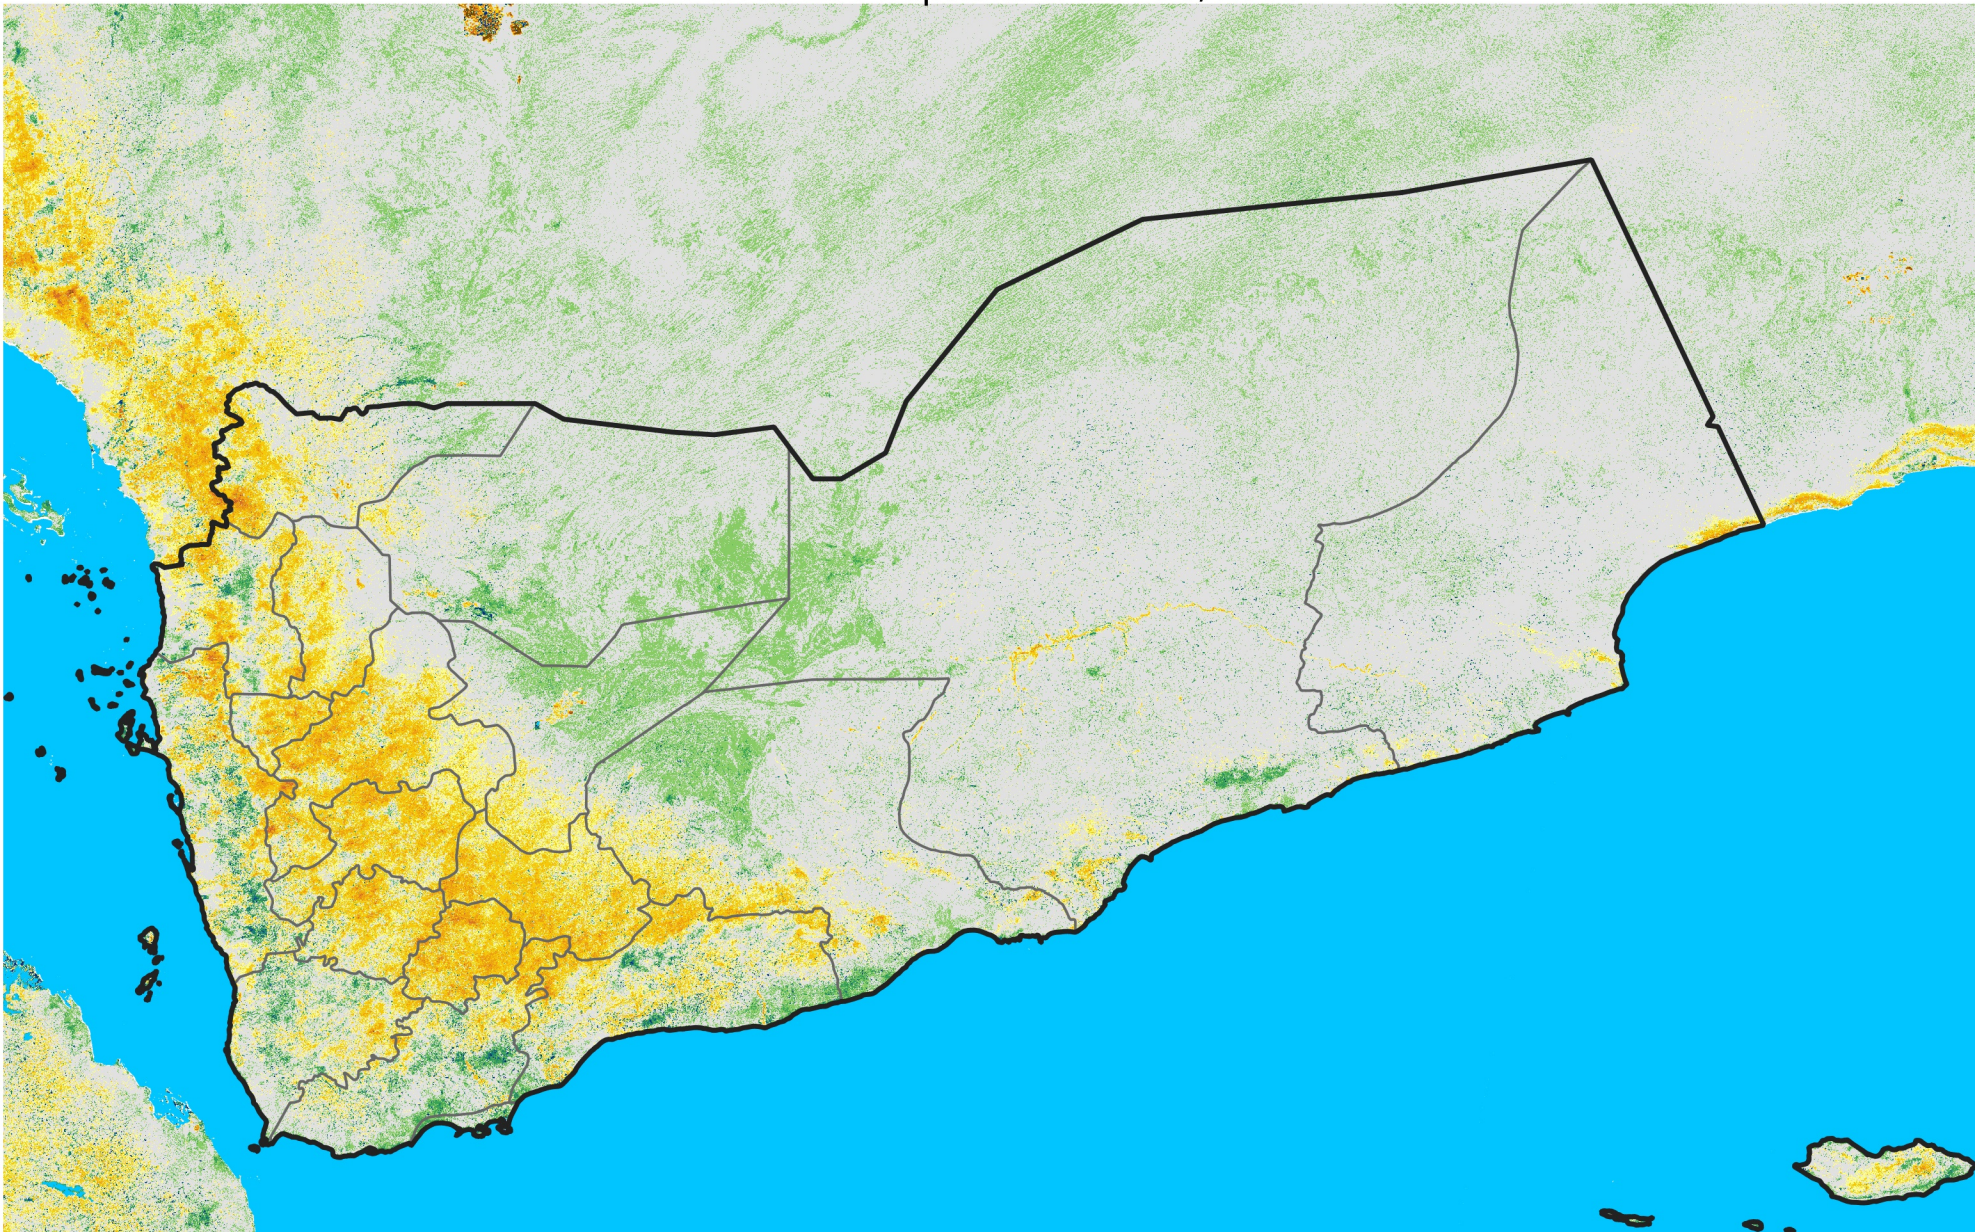

Yemen

Percent of Mean NDVI

2005 / mean (2003 - 2022)

Period 27 / September 21 - 30, 2005

Percent of Normal