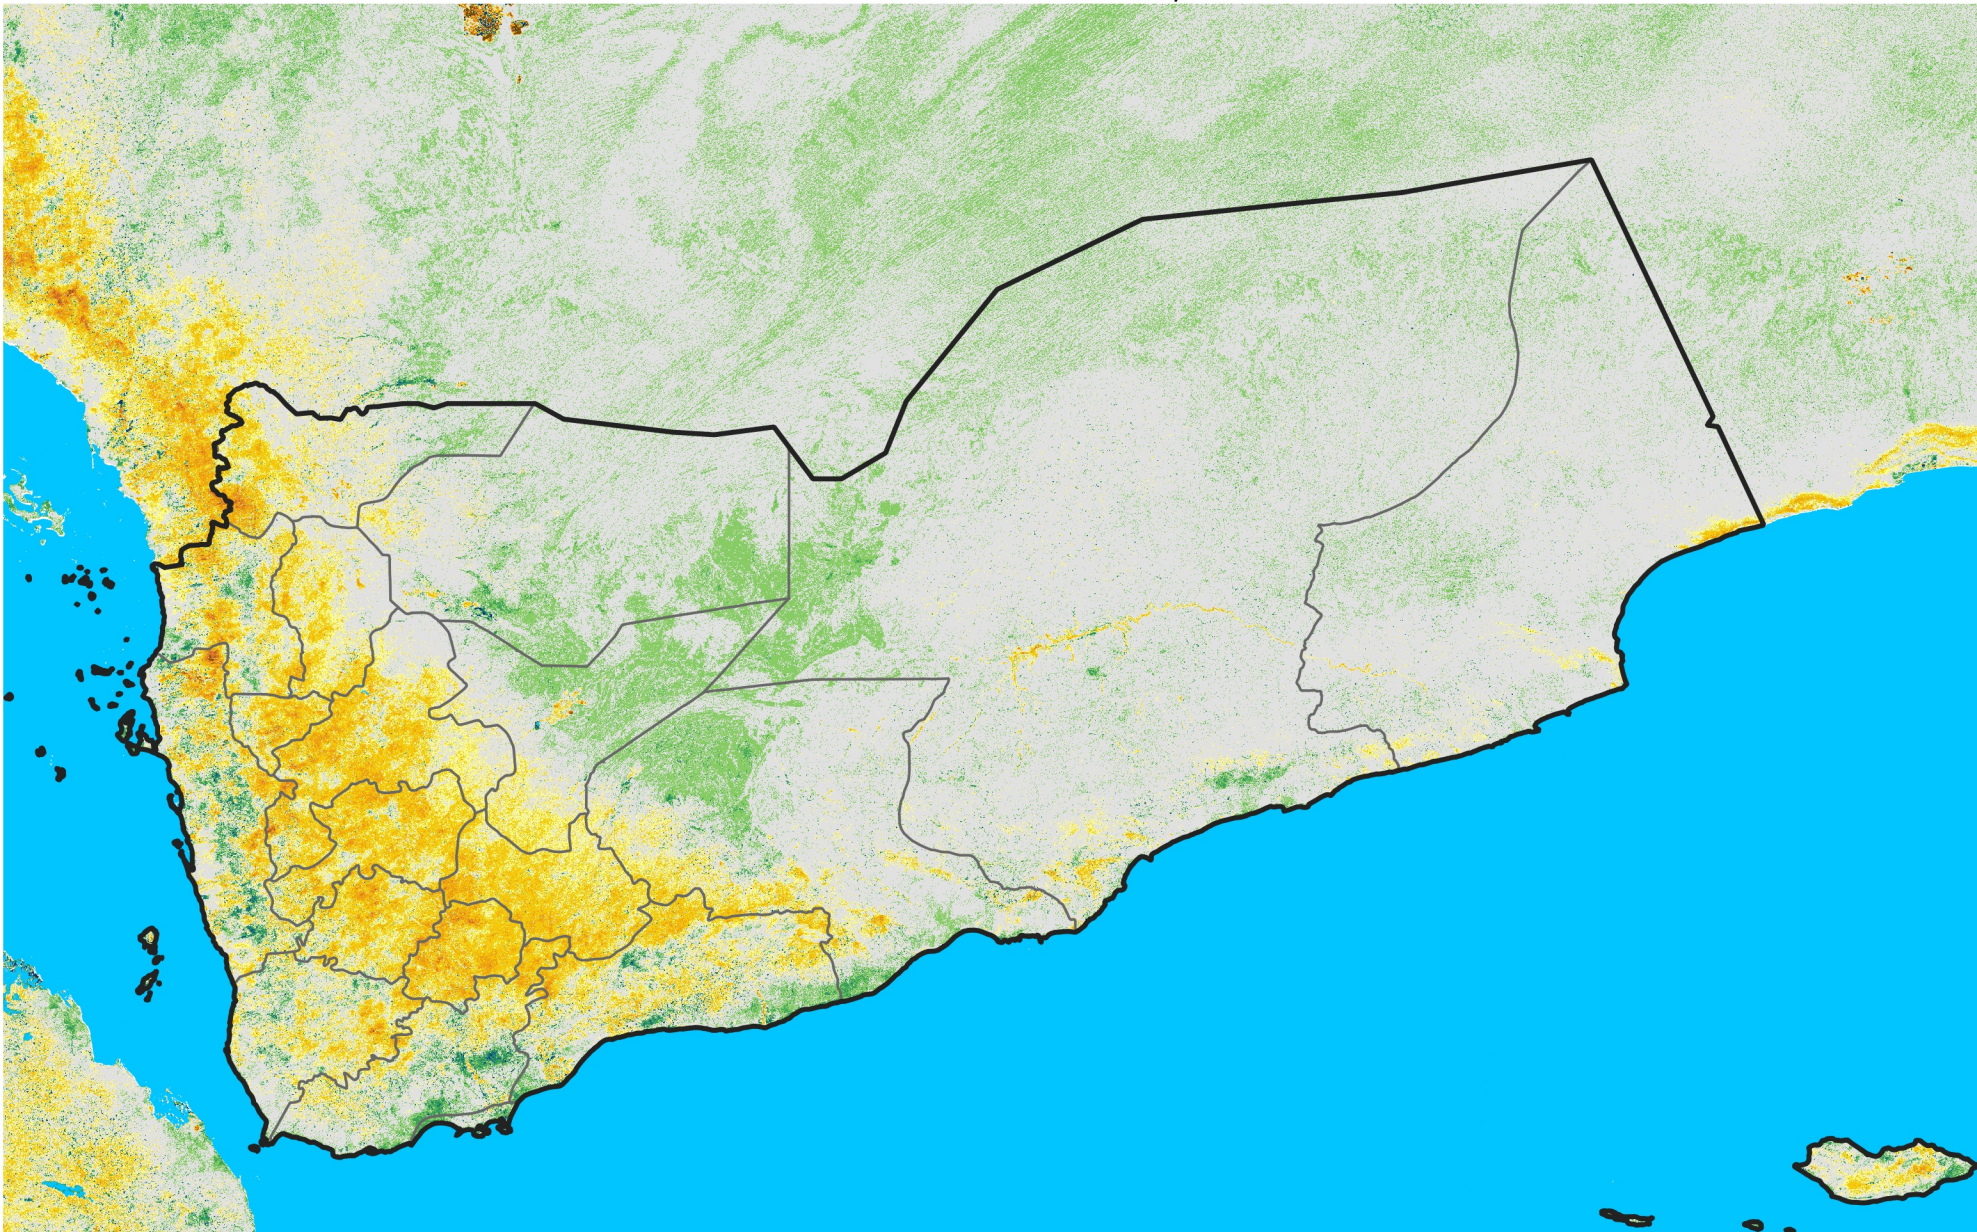

Yemen

Percent of Mean NDVI

2005 / mean (2003 - 2022)

Period 28 / October 01 - 10, 2005

Percent of Normal