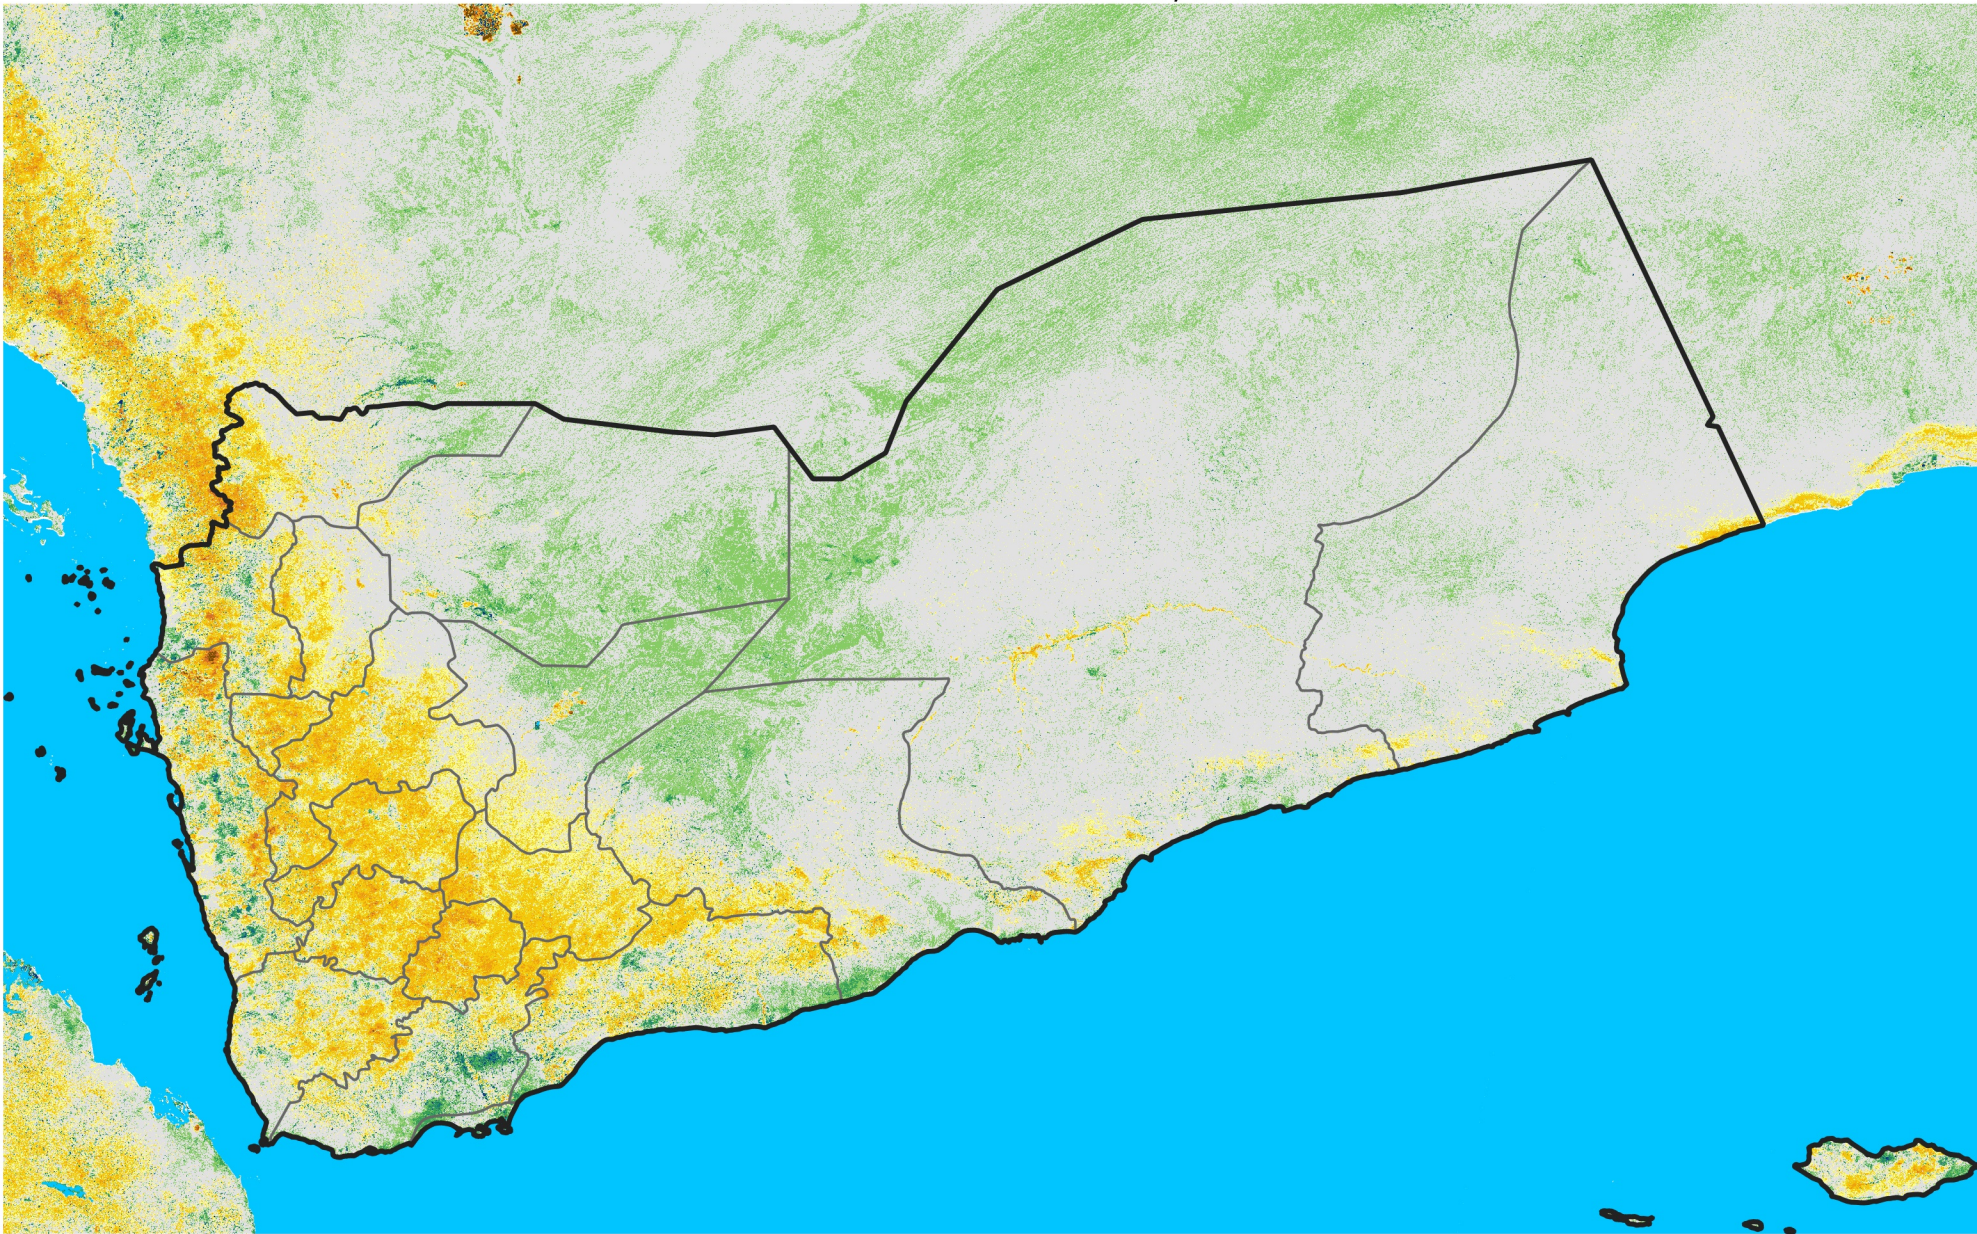

Yemen

Percent of Mean NDVI

2005 / mean (2003 - 2022)

Period 29 / October 11 - 20, 2005

Percent of Normal