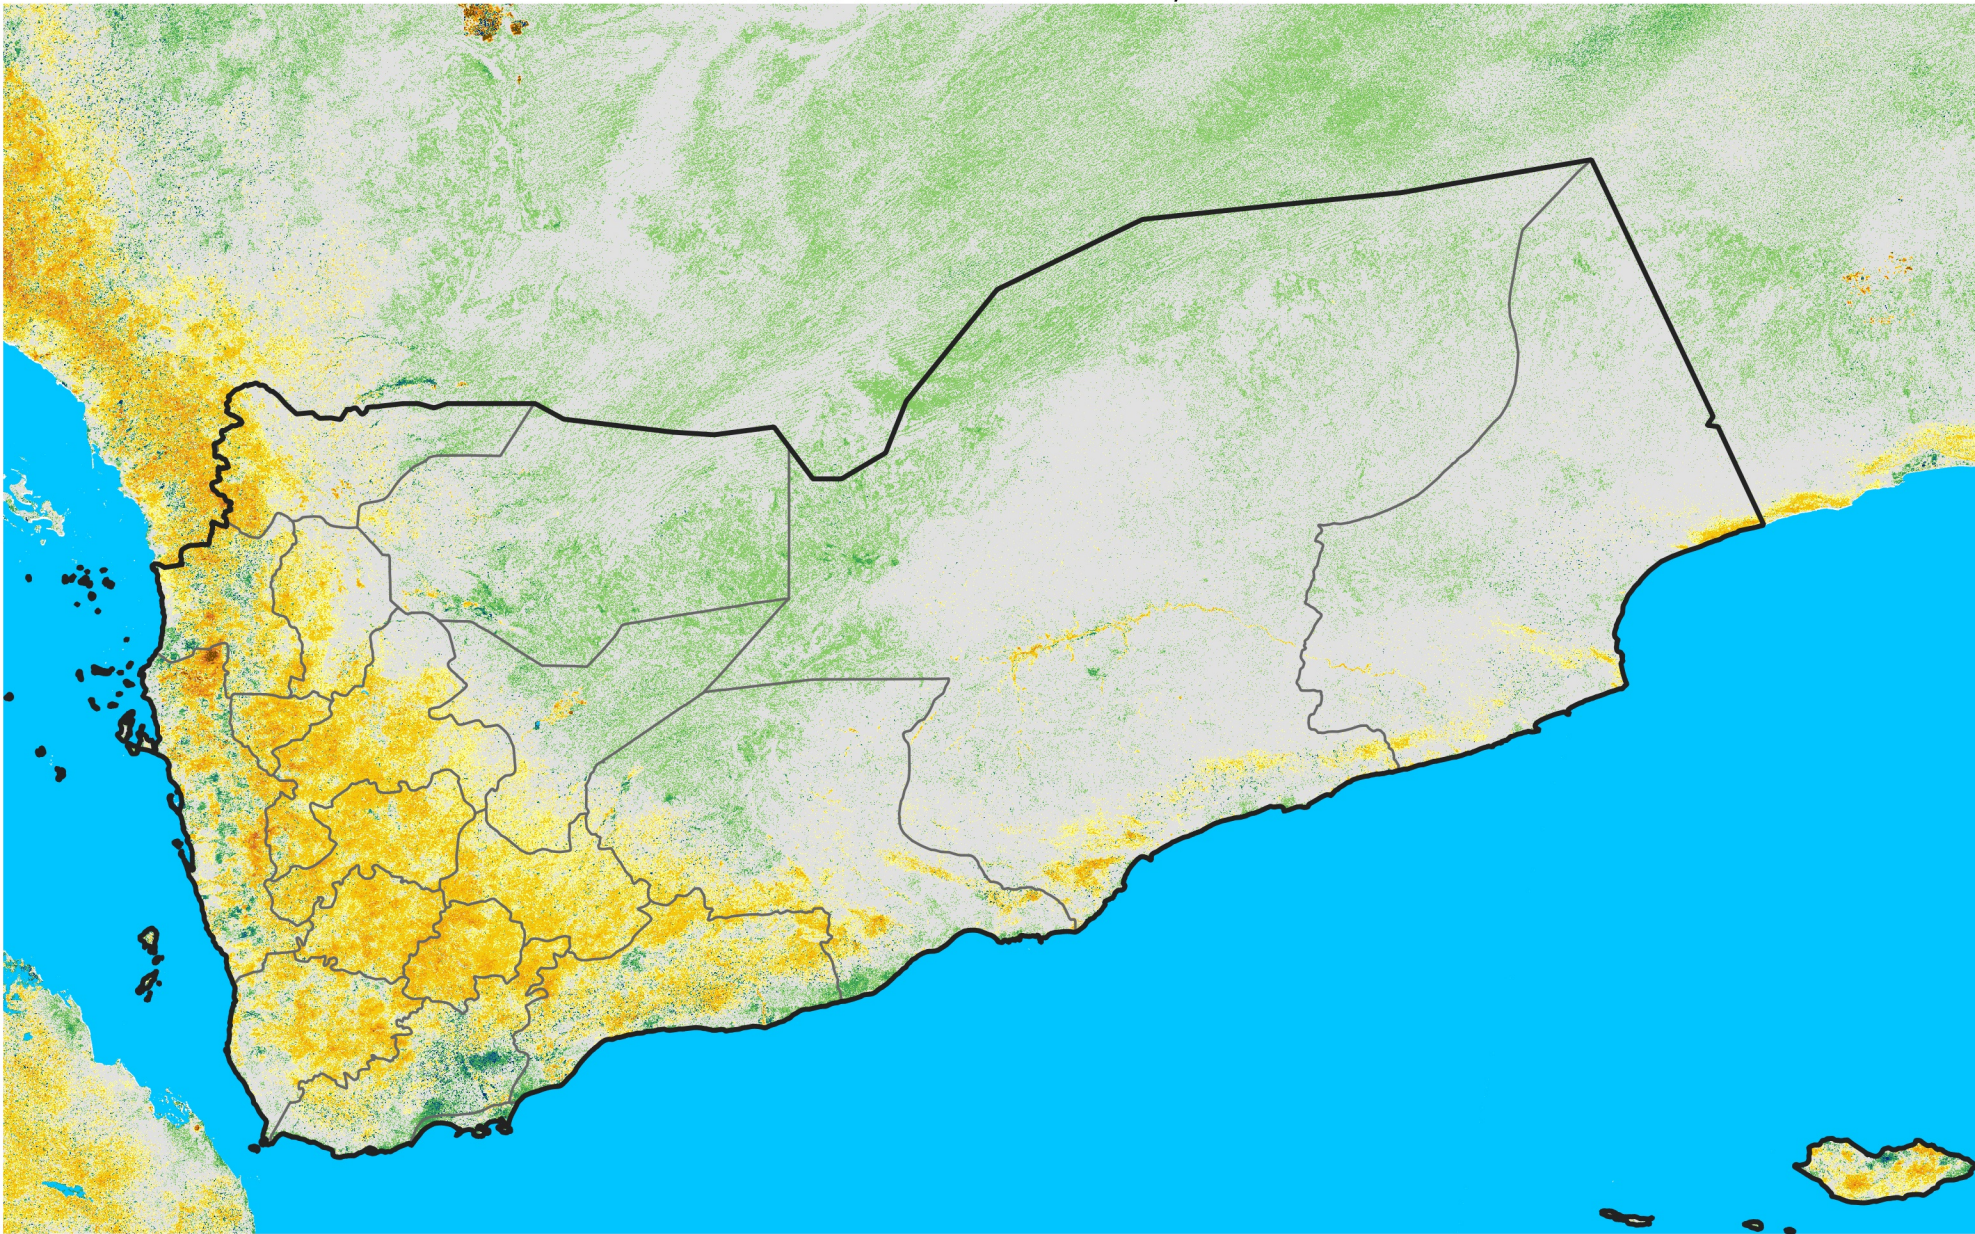

Yemen

Percent of Mean NDVI

2005 / mean (2003 - 2022)

Period 30 / October 21 - 31, 2005

Percent of Normal