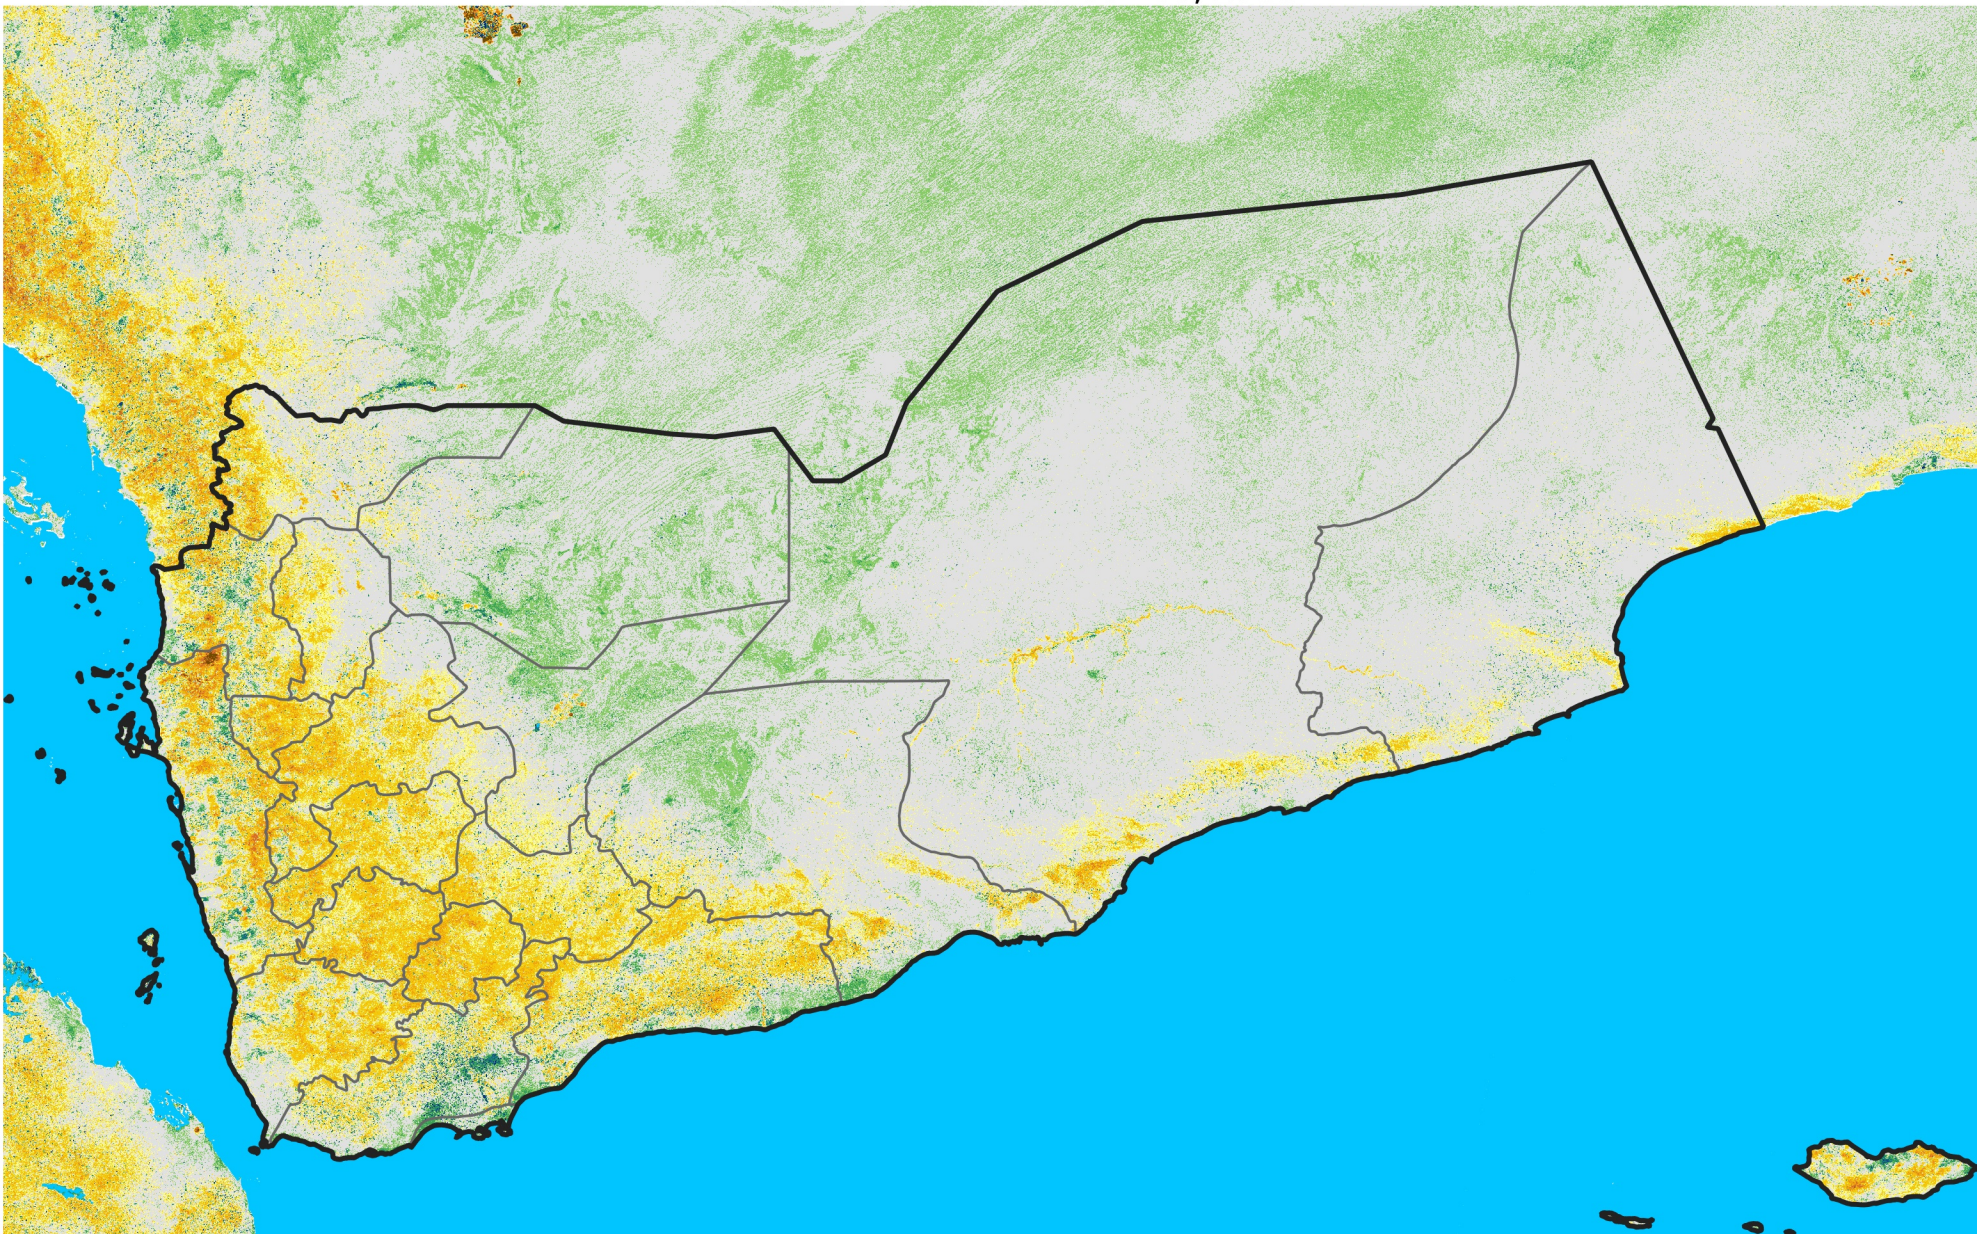

Yemen

Percent of Mean NDVI

2005 / mean (2003 - 2022)

Period 31 / November 01 - 10, 2005

Percent of Normal