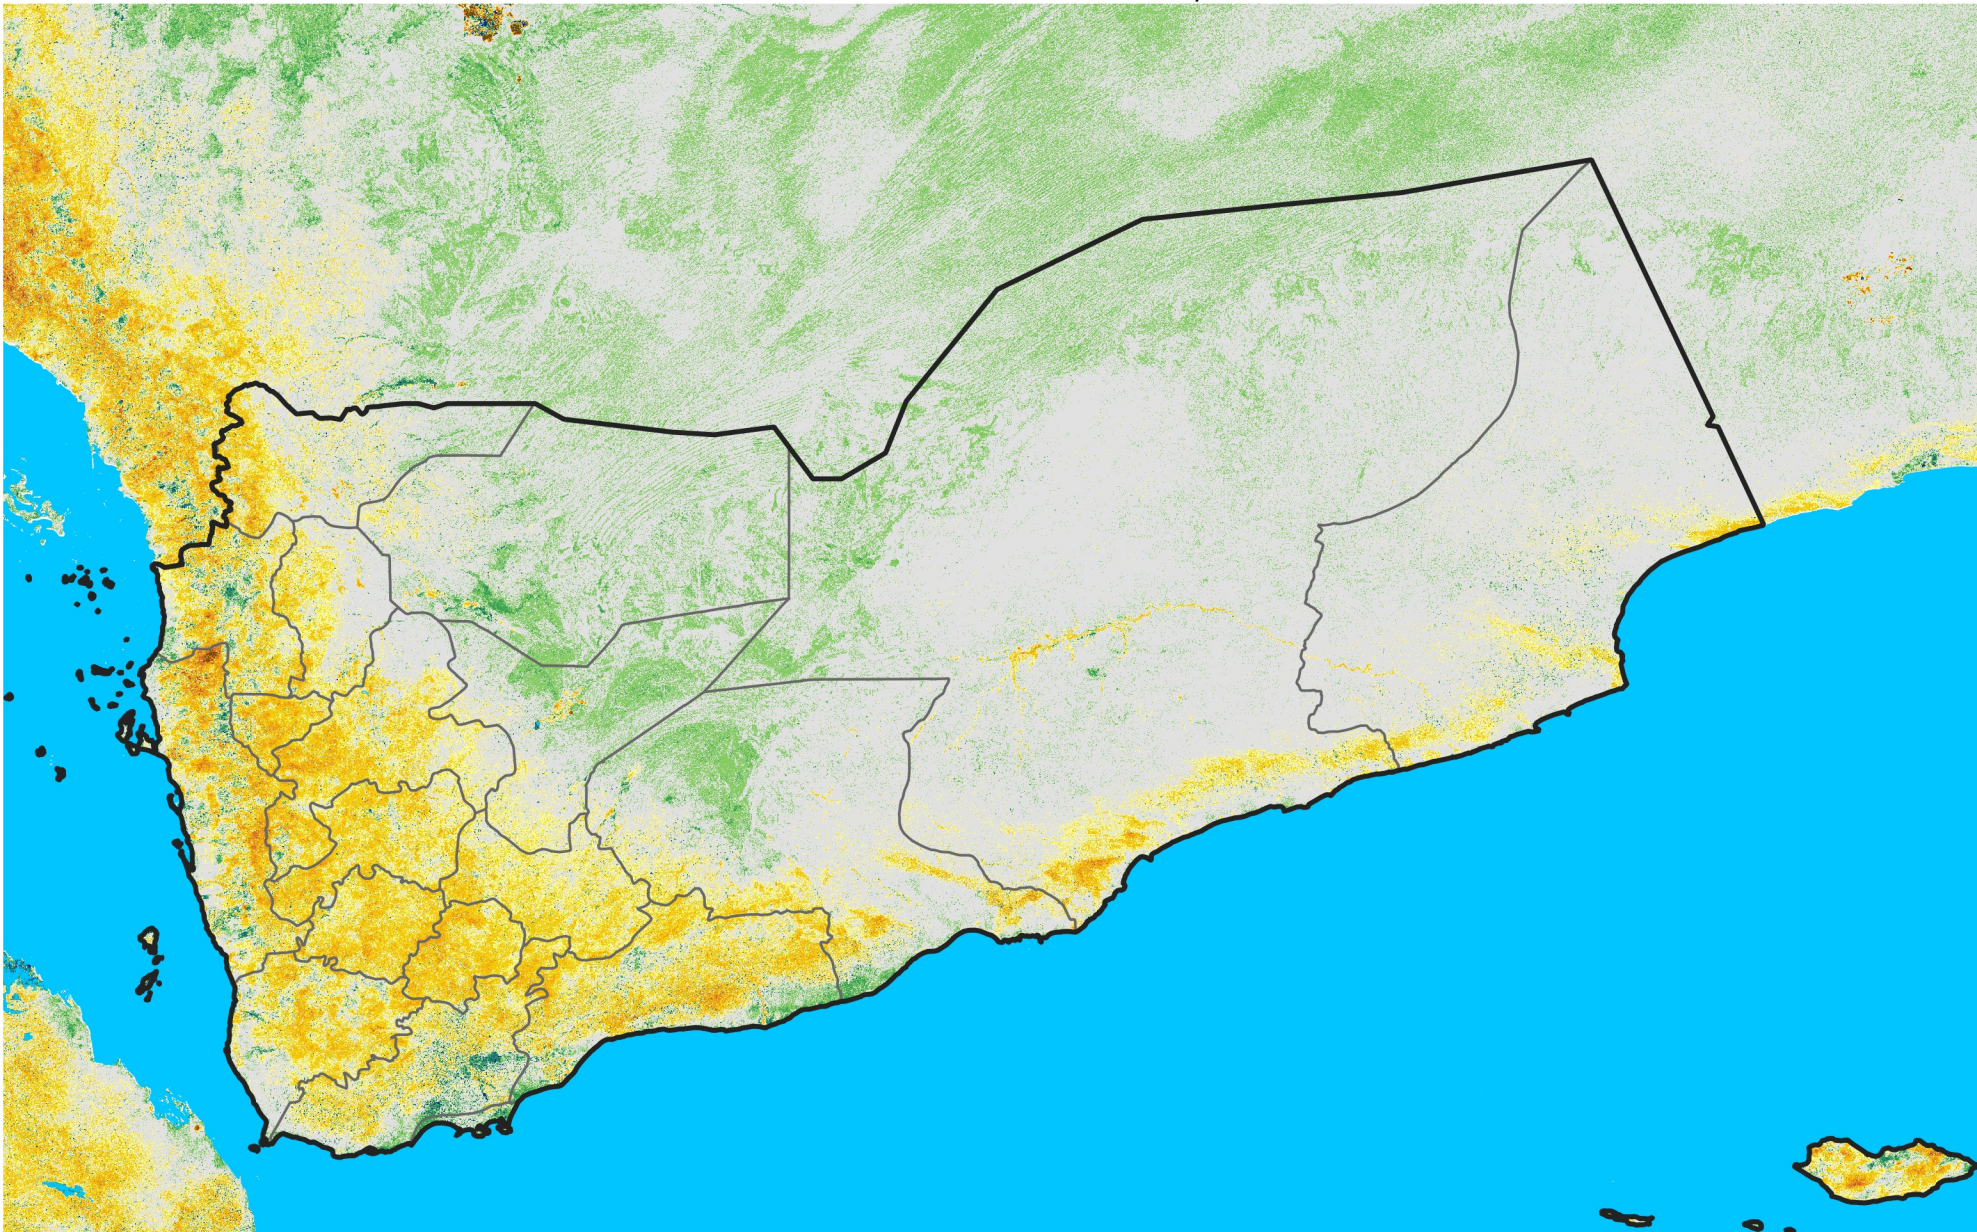

Yemen

Percent of Mean NDVI

2005 / mean (2003 - 2022)

Period 32 / November 11 - 20, 2005

Percent of Normal