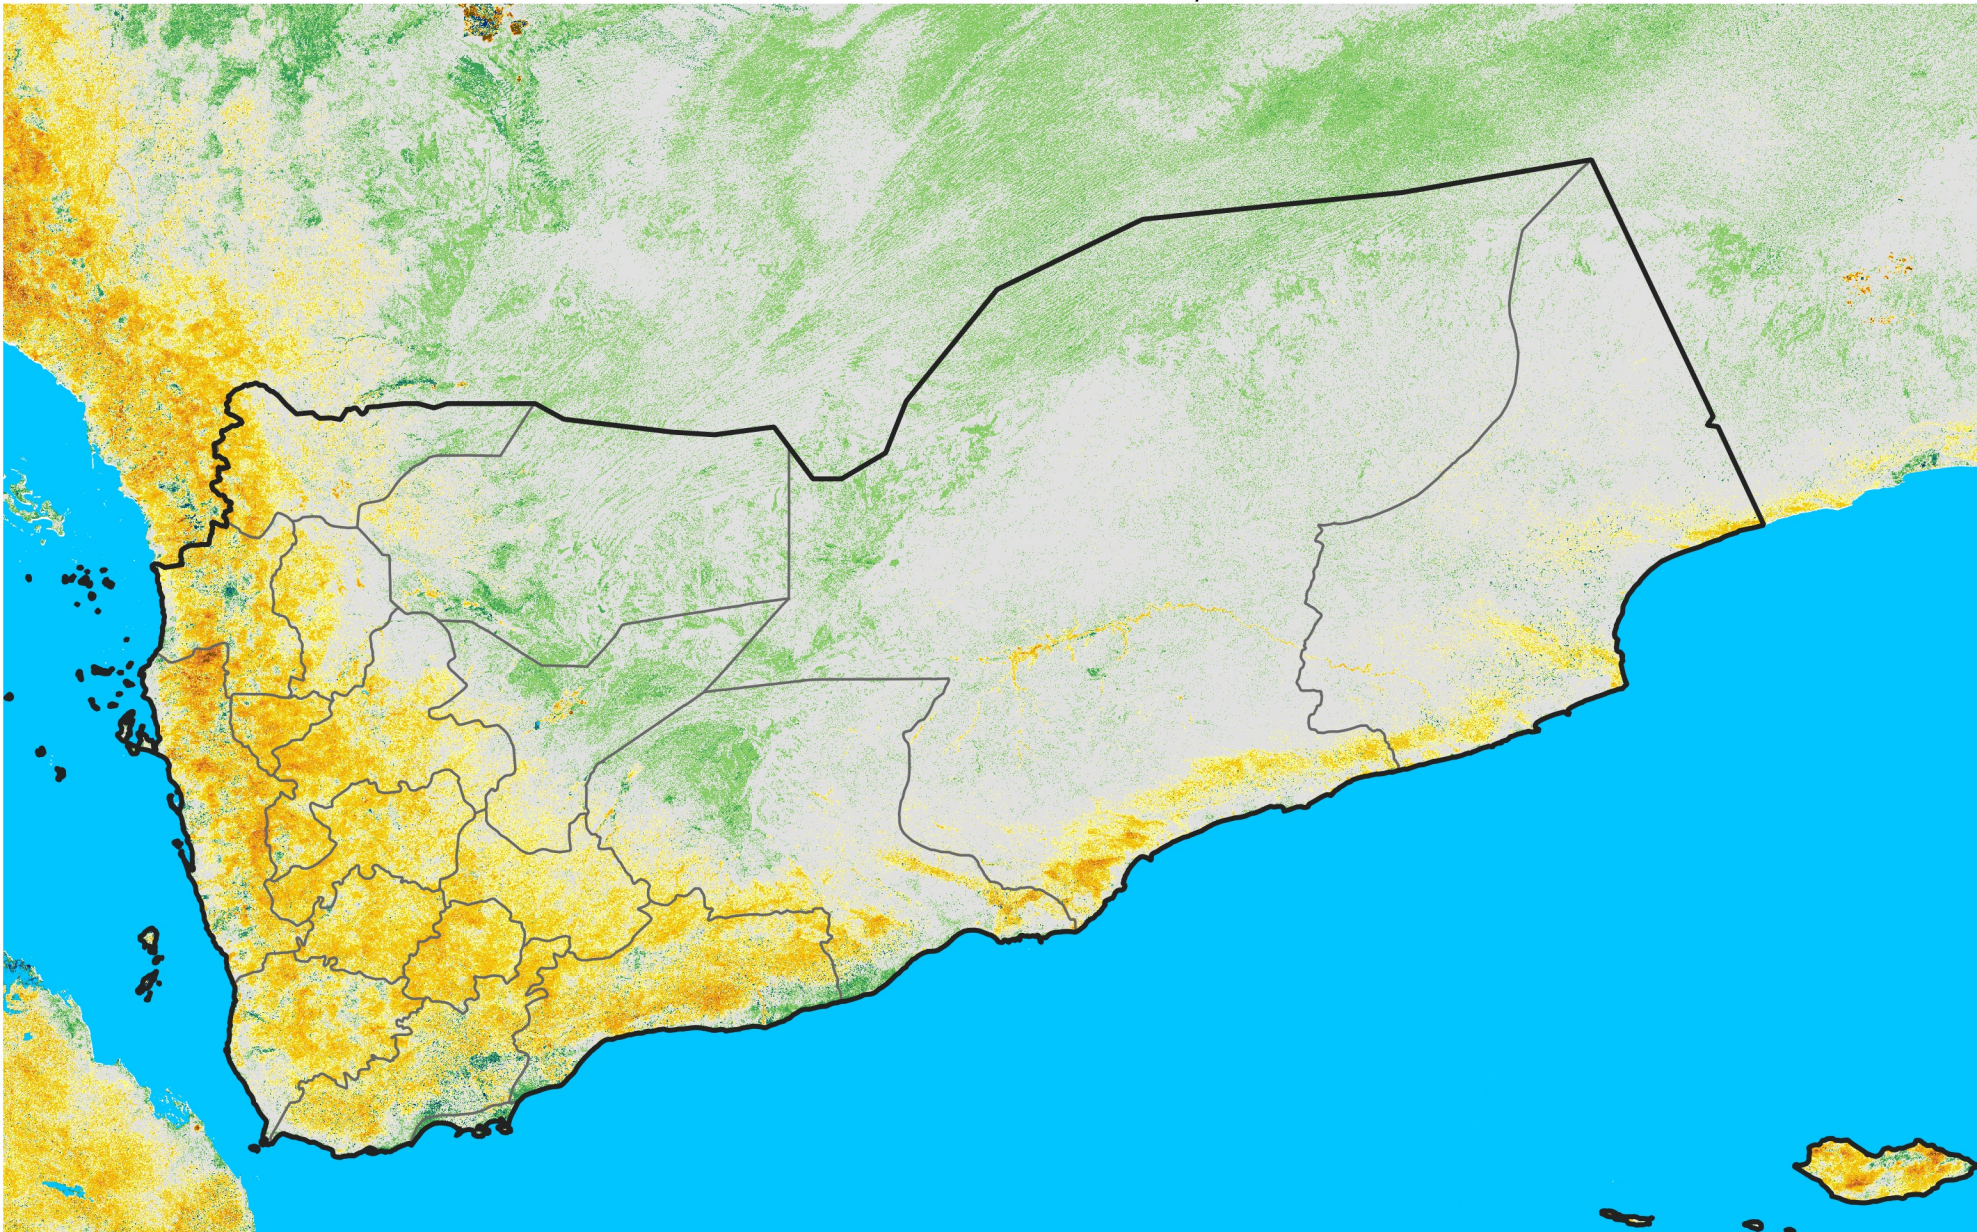

Yemen

Percent of Mean NDVI

2005 / mean (2003 - 2022)

Period 33 / November 21 - 30, 2005

Percent of Normal