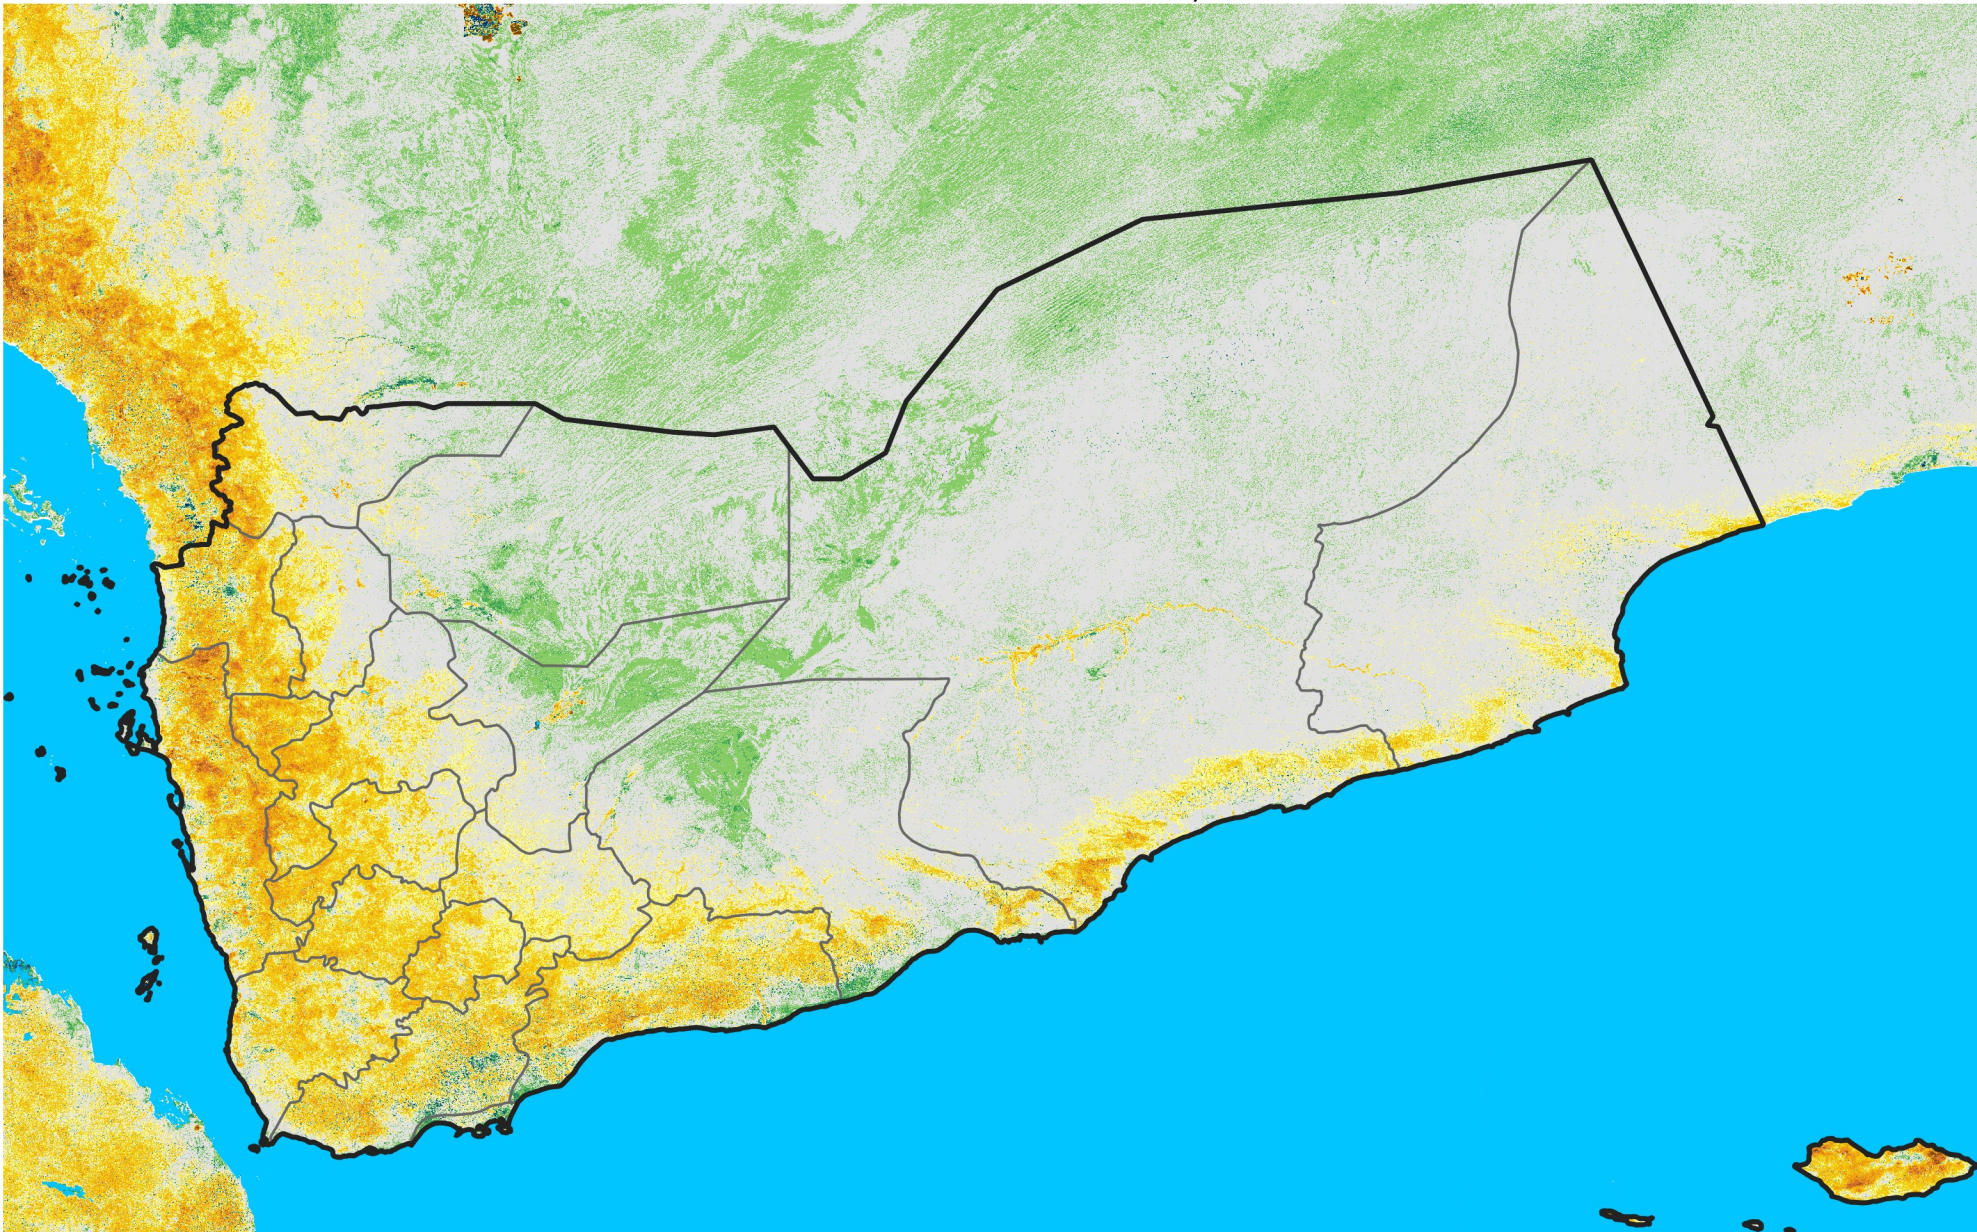

Yemen

Percent of Mean NDVI

2005 / mean (2003 - 2022)

Period 35 / December 11 - 20, 2005

Percent of Normal