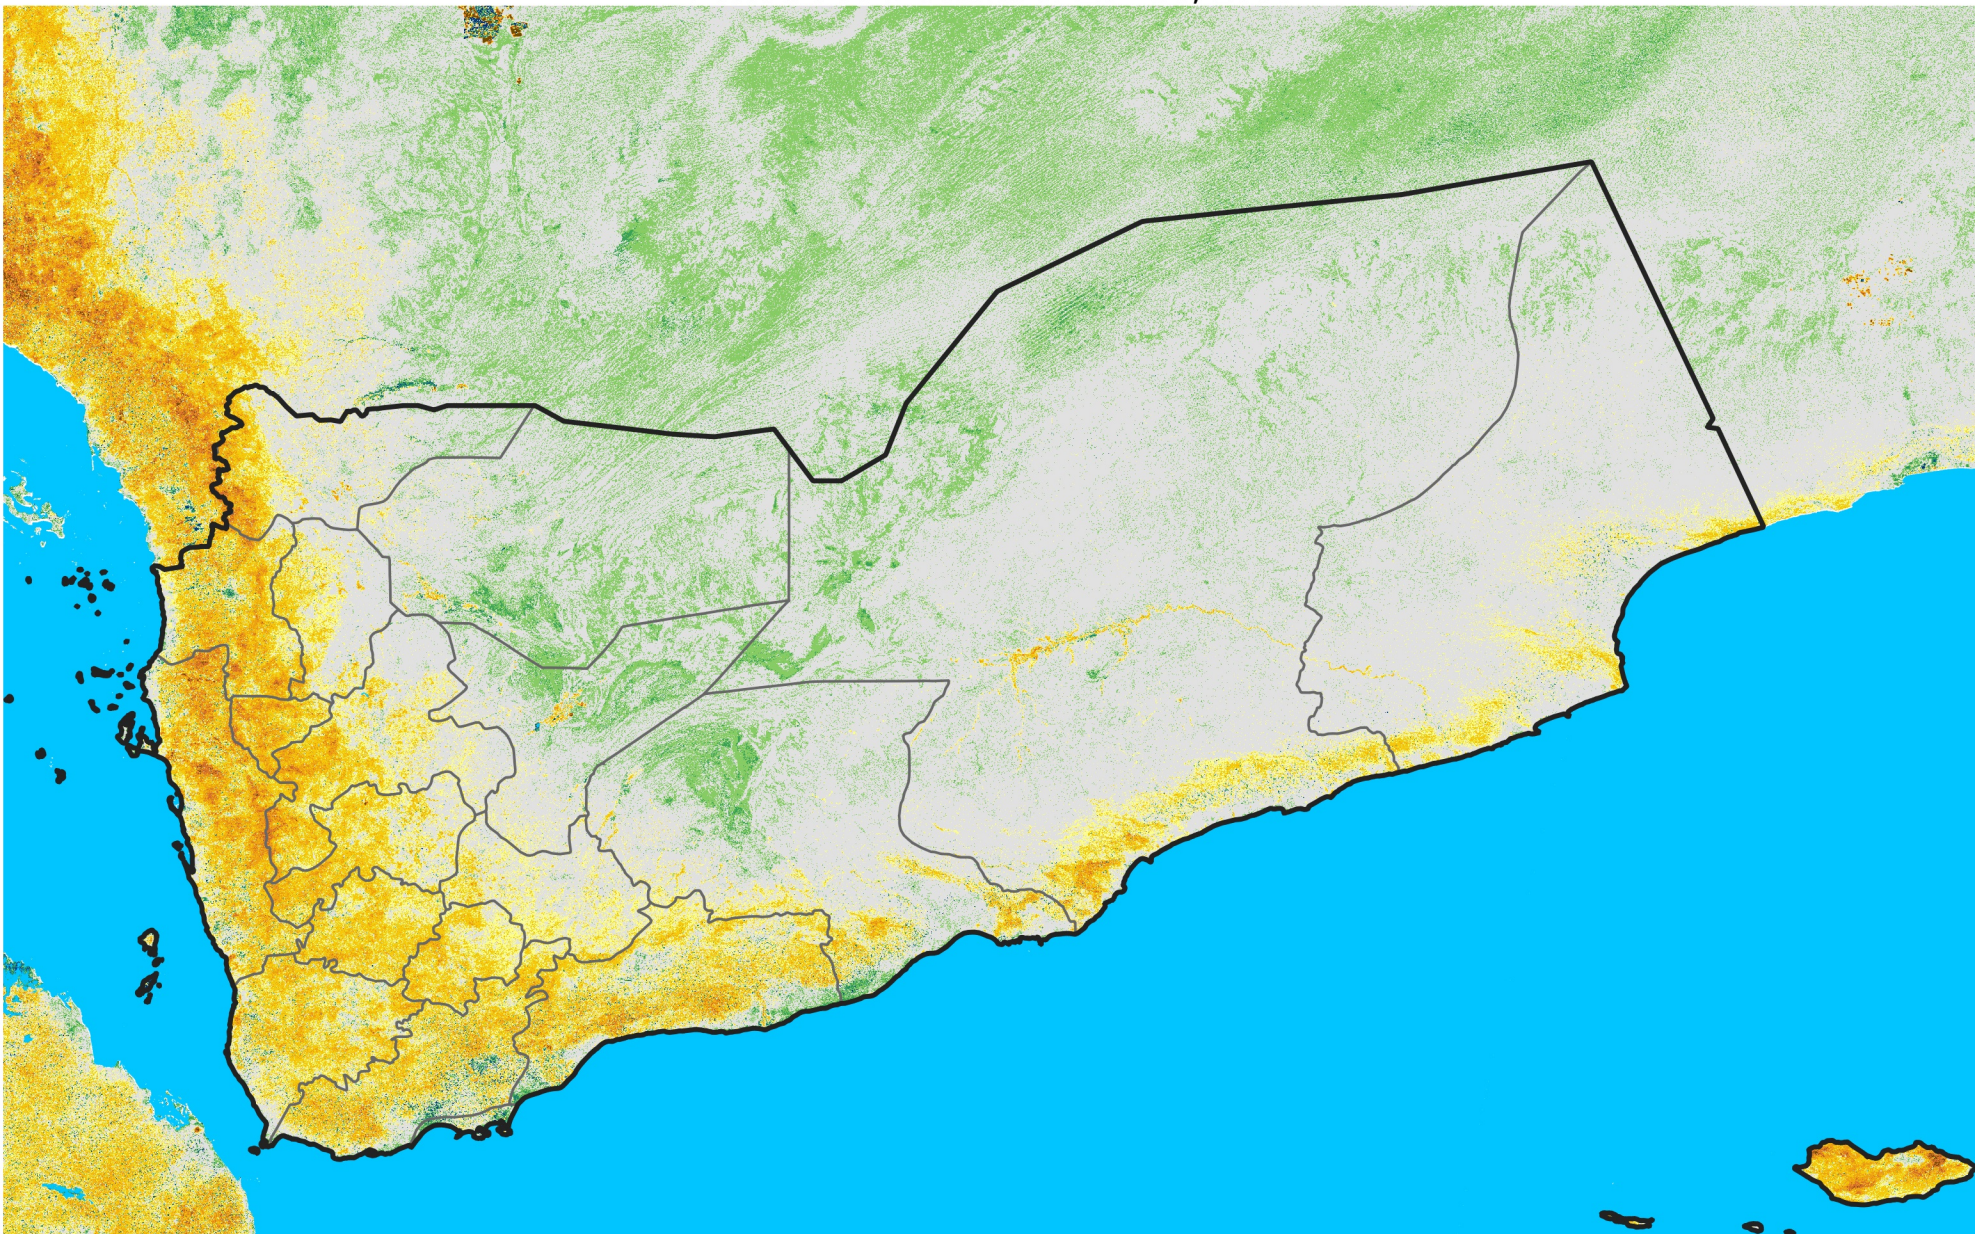

Yemen

Percent of Mean NDVI

2005 / mean (2003 - 2022)

Period 36 / December 21 - 31, 2005

Percent of Normal