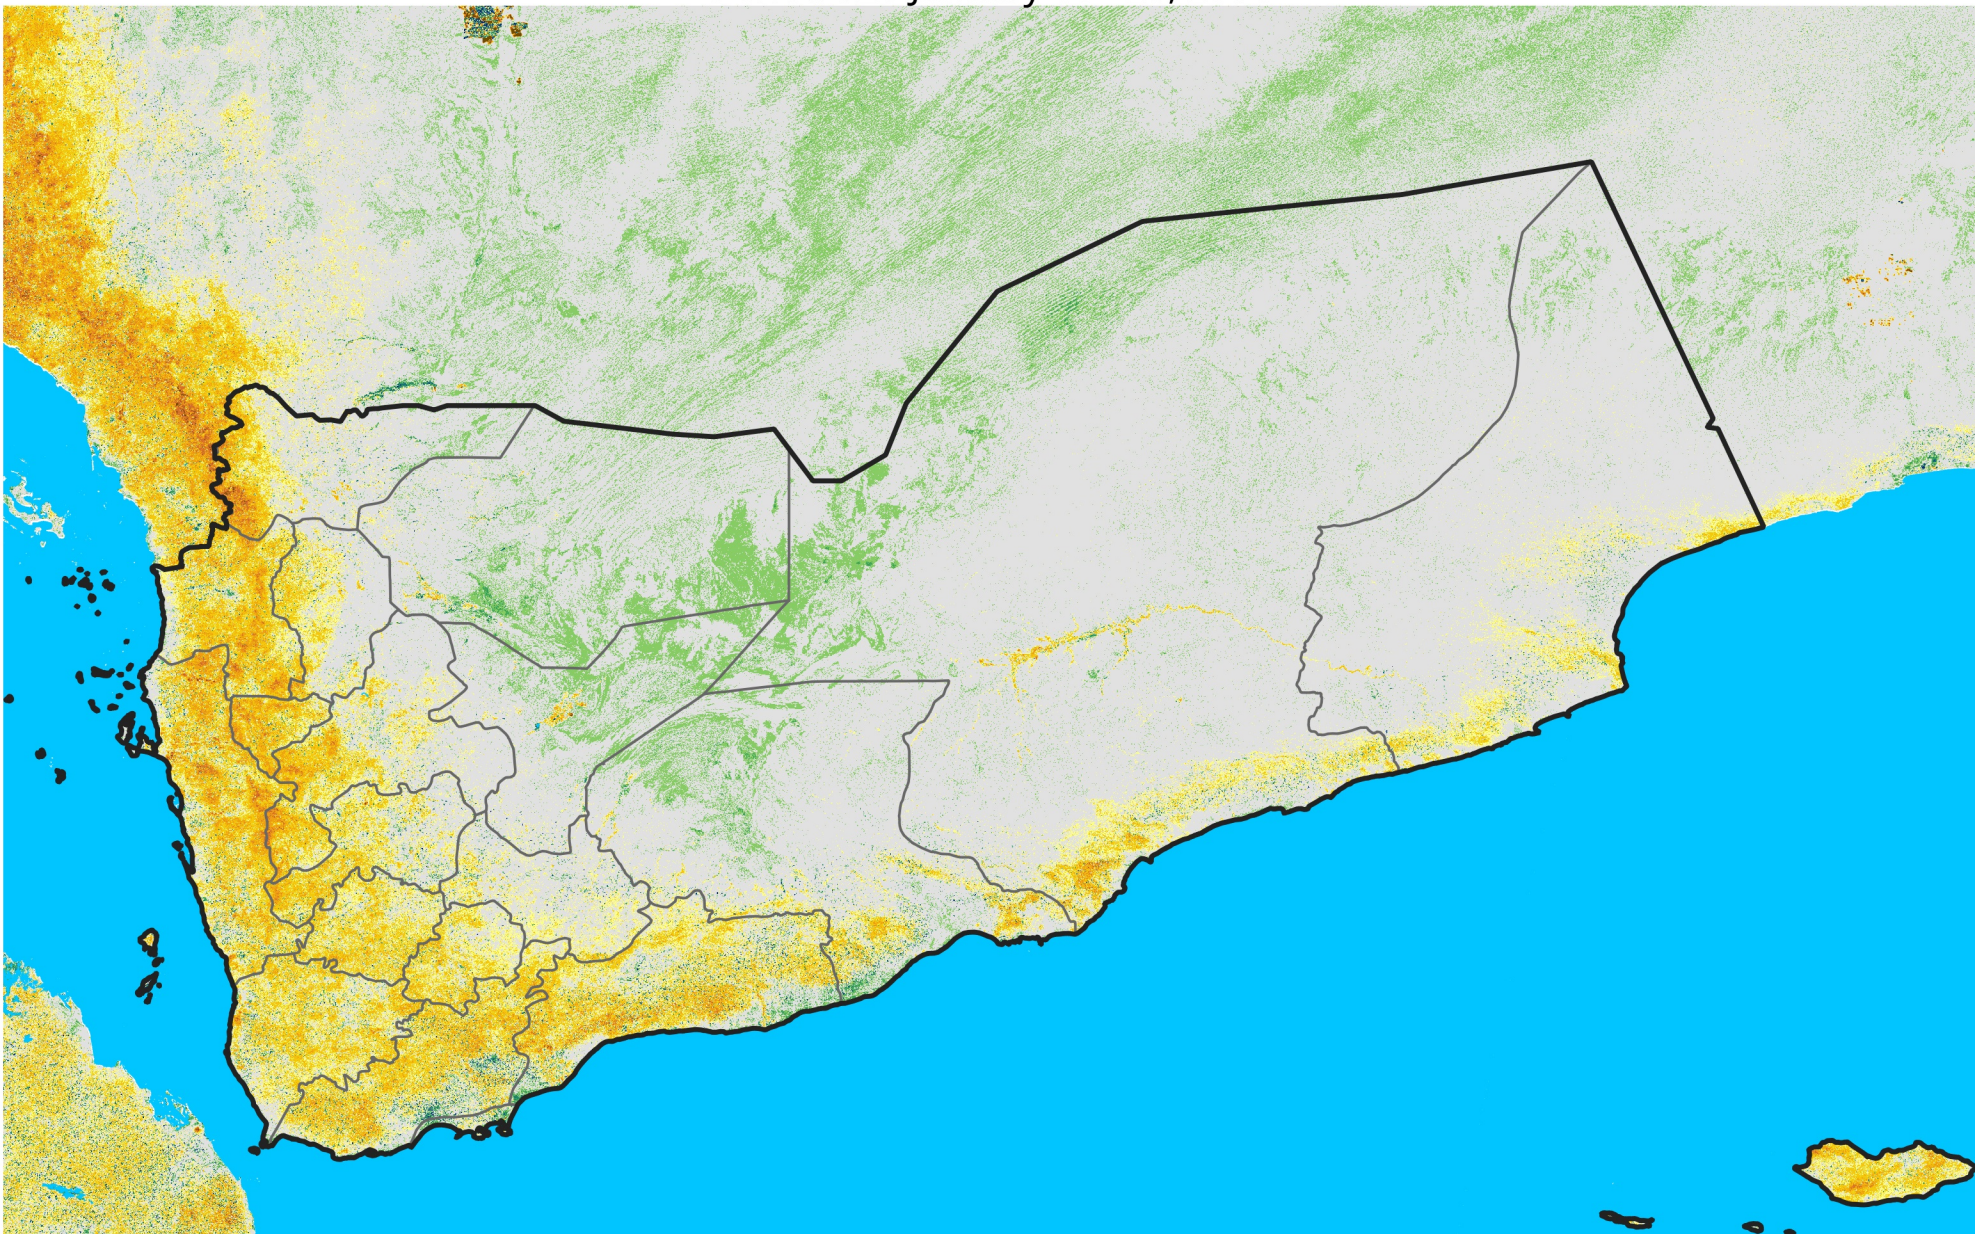

Yemen

Percent of Mean NDVI

2006 / mean (2003 - 2022)

Period 02 / January 11 - 20, 2006

Percent of Normal