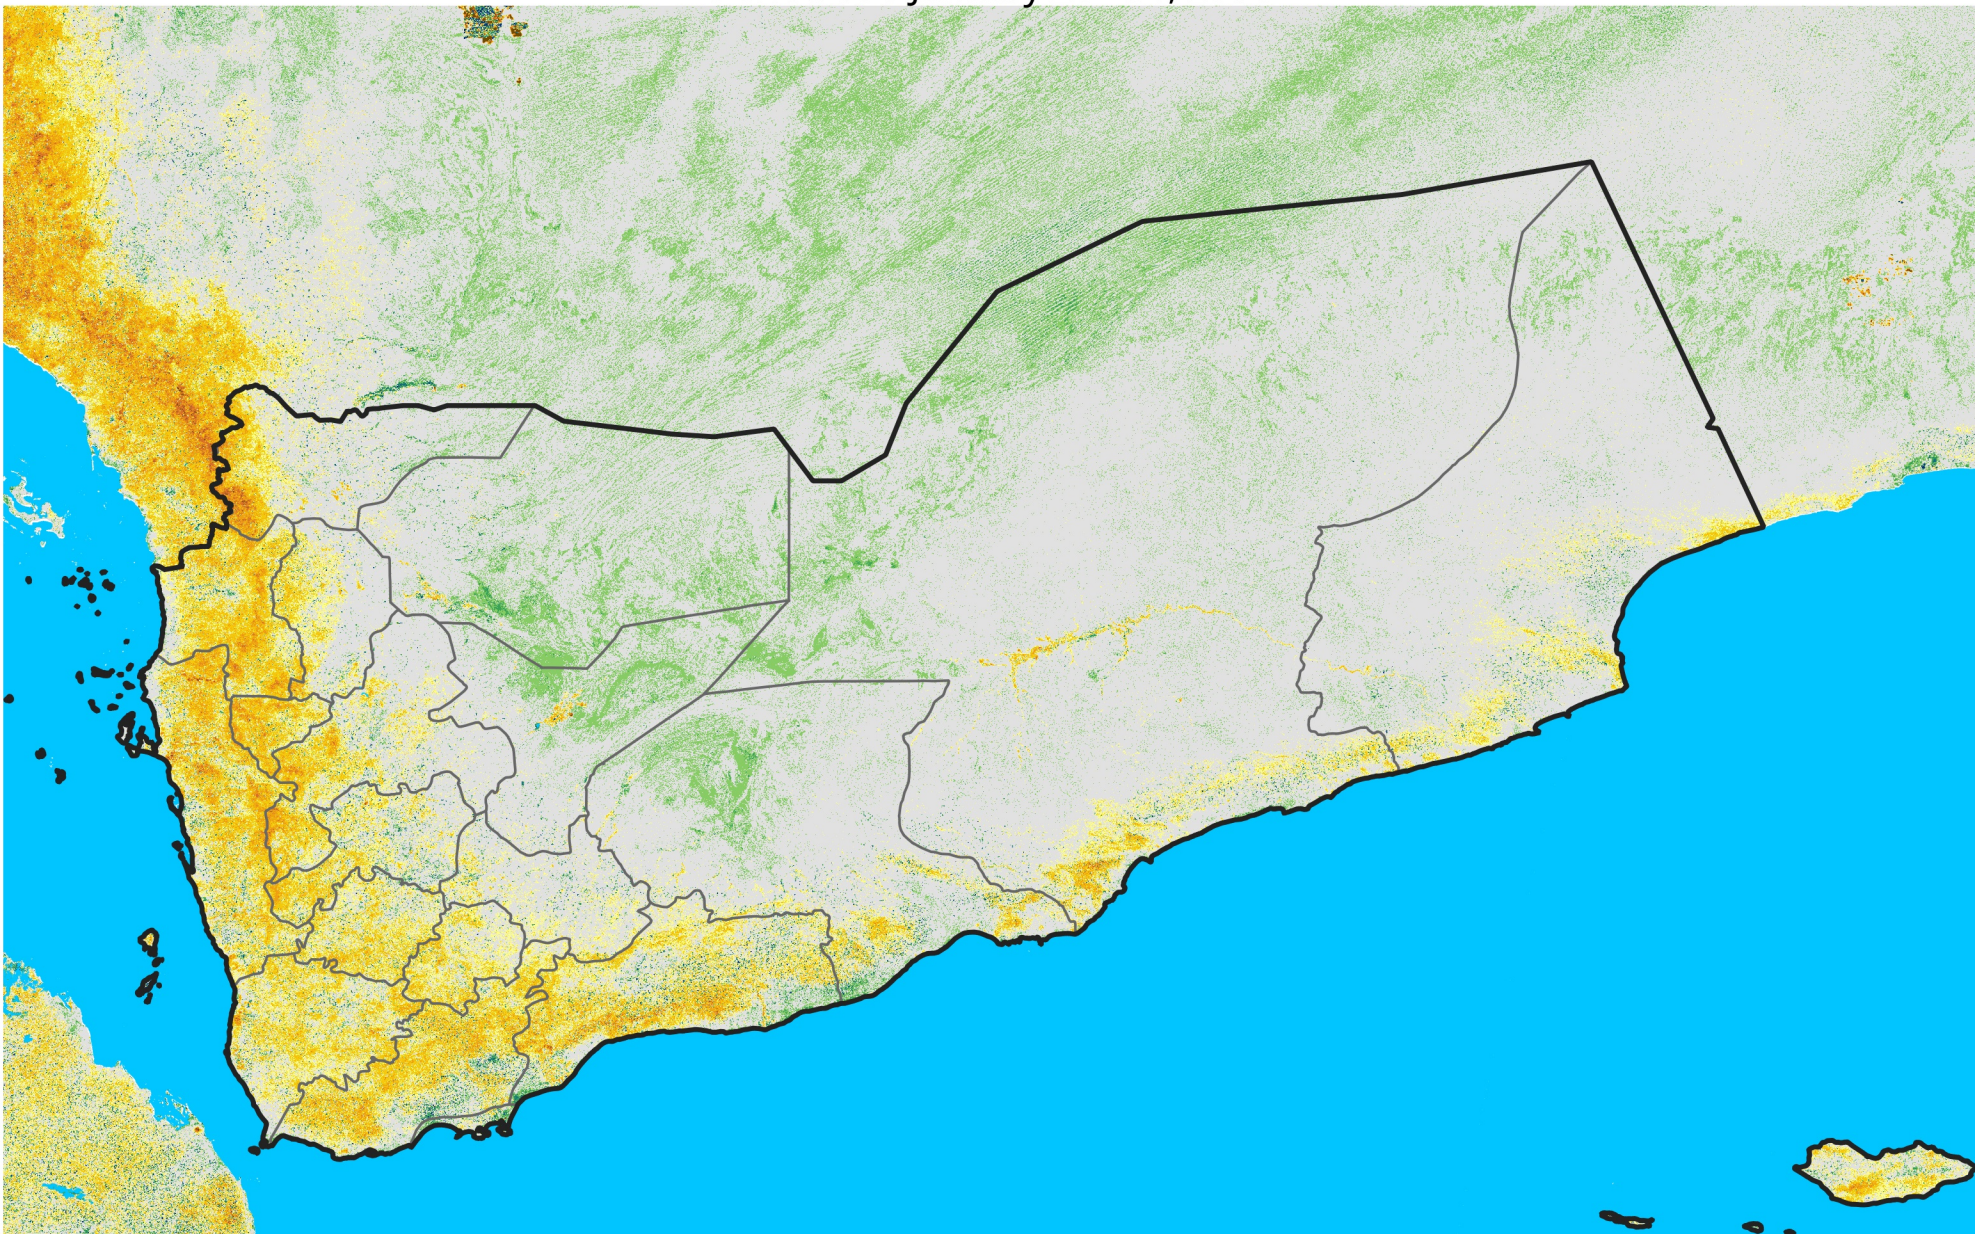

Yemen

Percent of Mean NDVI

2006 / mean (2003 - 2022)

Period 03 / January 21 - 31, 2006

Percent of Normal