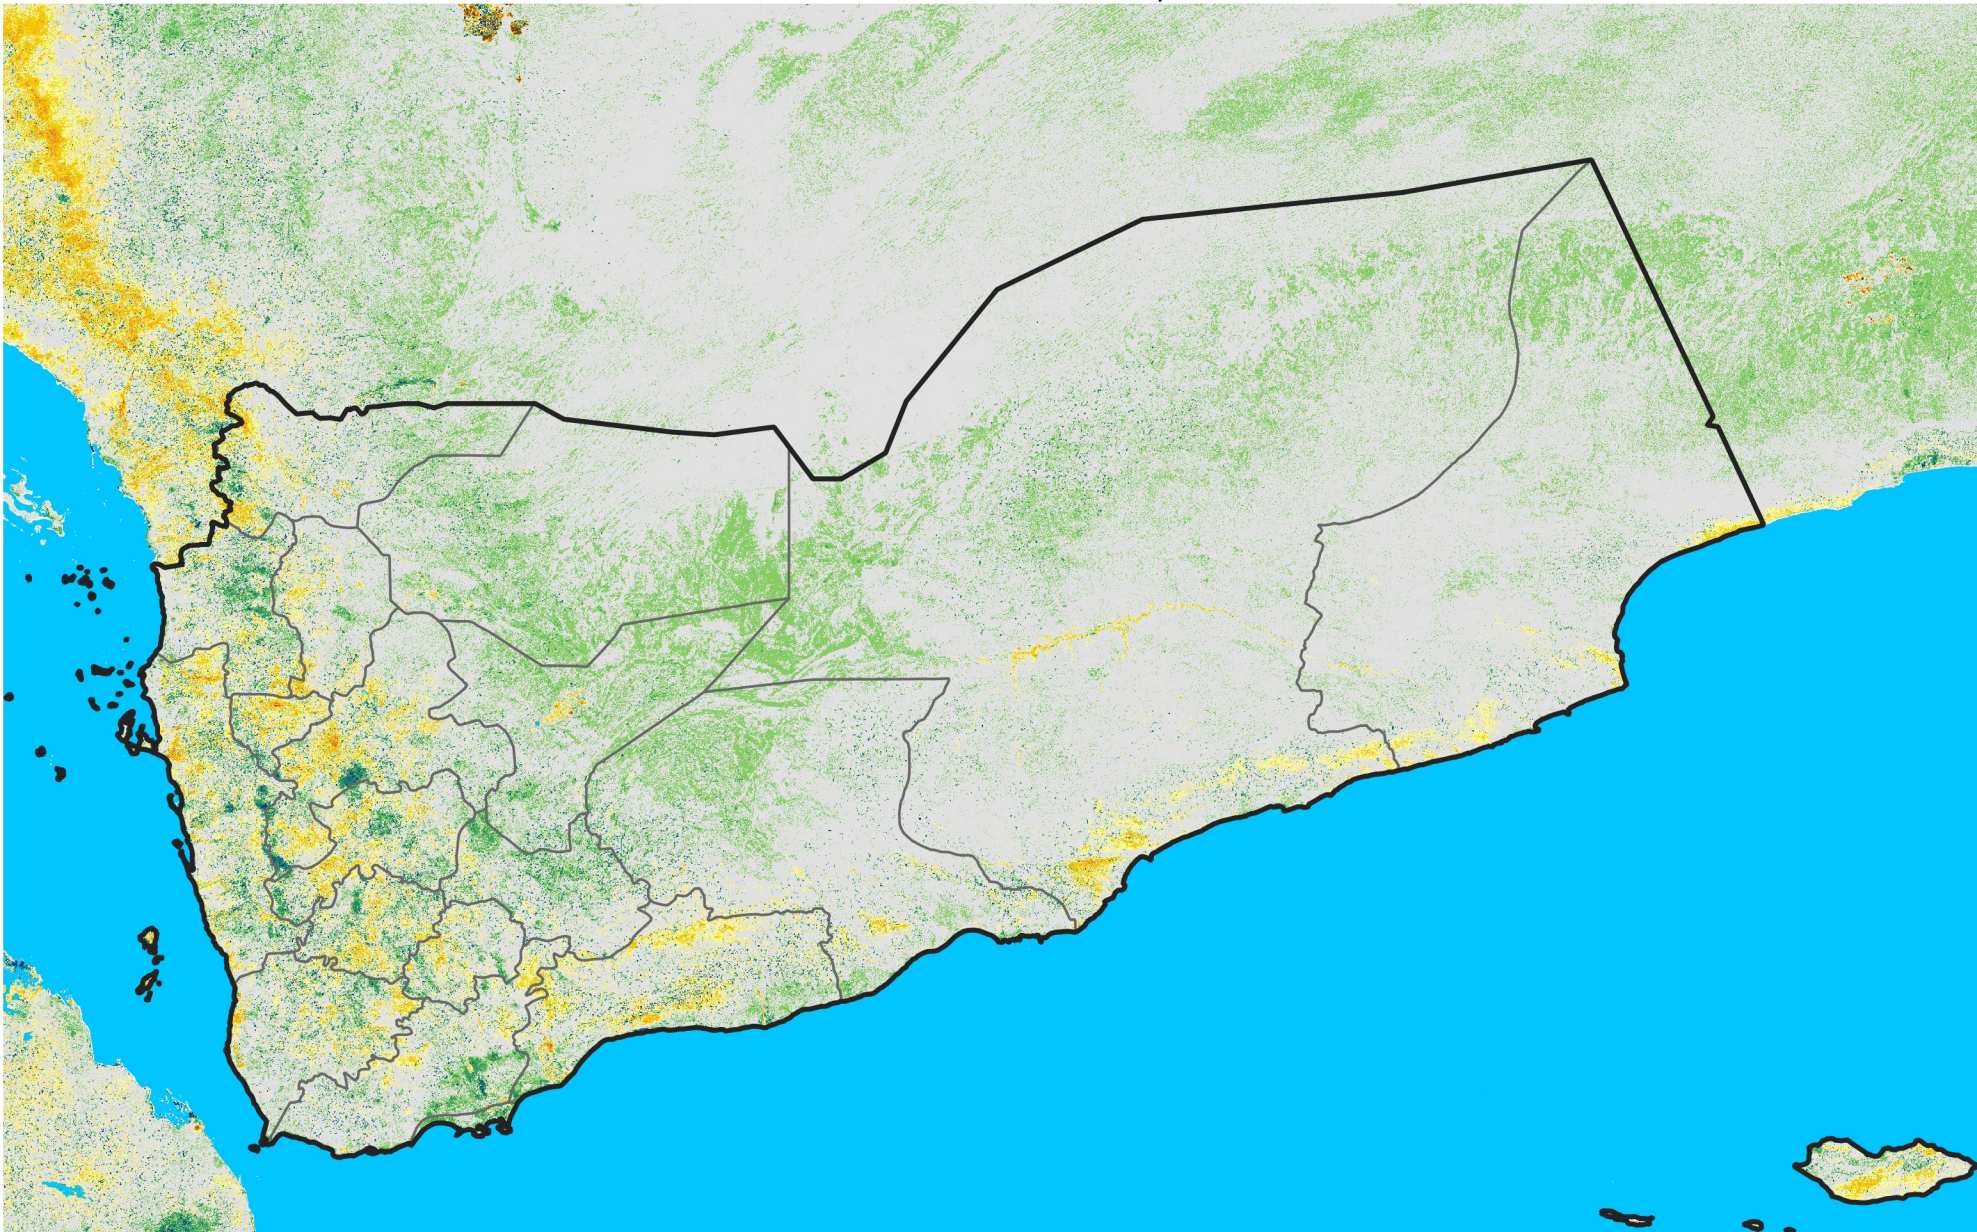

Yemen

Percent of Mean NDVI

2006 / mean (2003 - 2022)

Period 08 / March 11 - 20, 2006

Percent of Normal