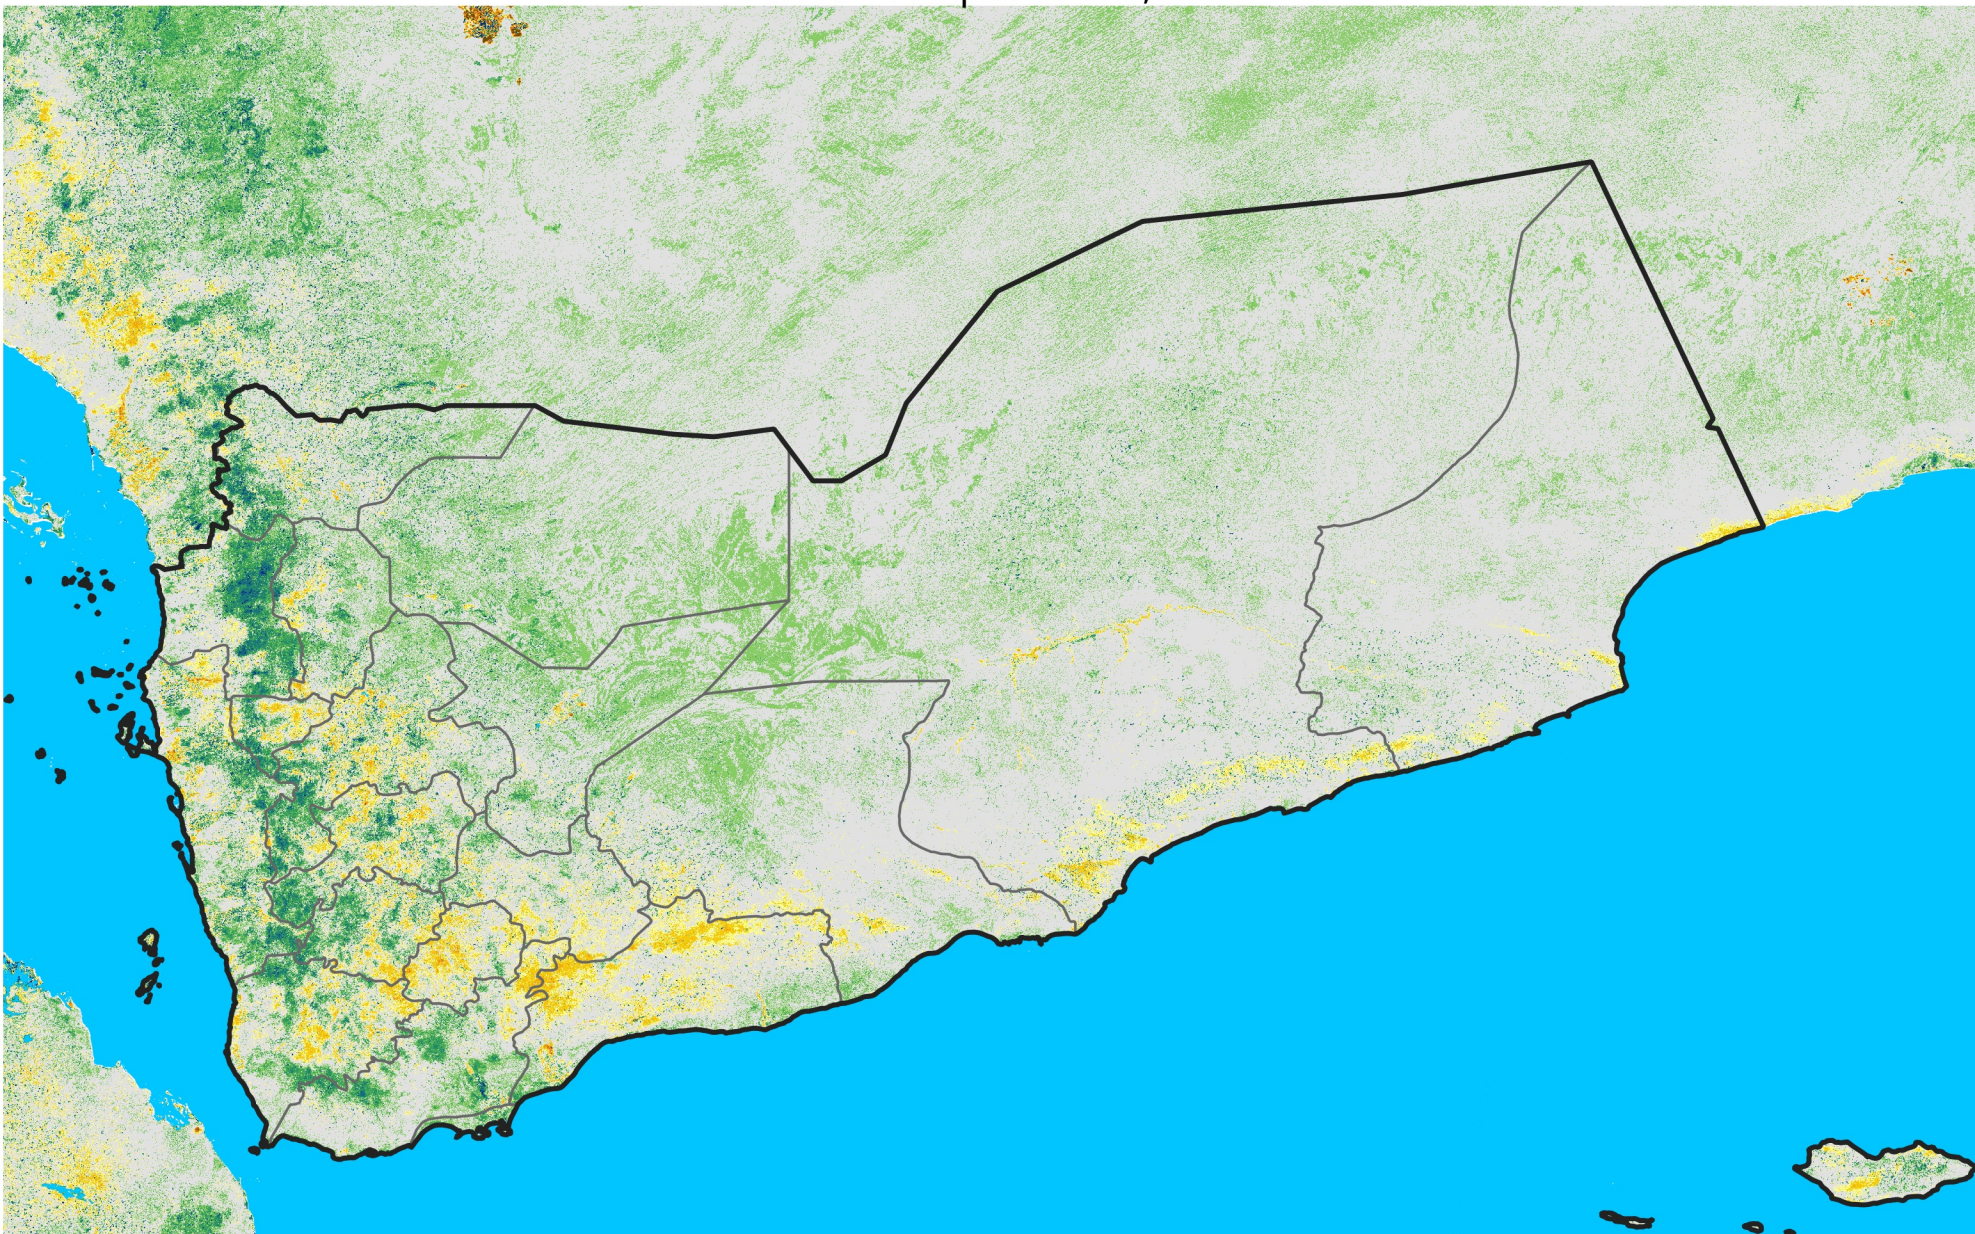

Yemen

Percent of Mean NDVI

2006 / mean (2003 - 2022)

Period 11 / April 11 - 20, 2006

Percent of Normal