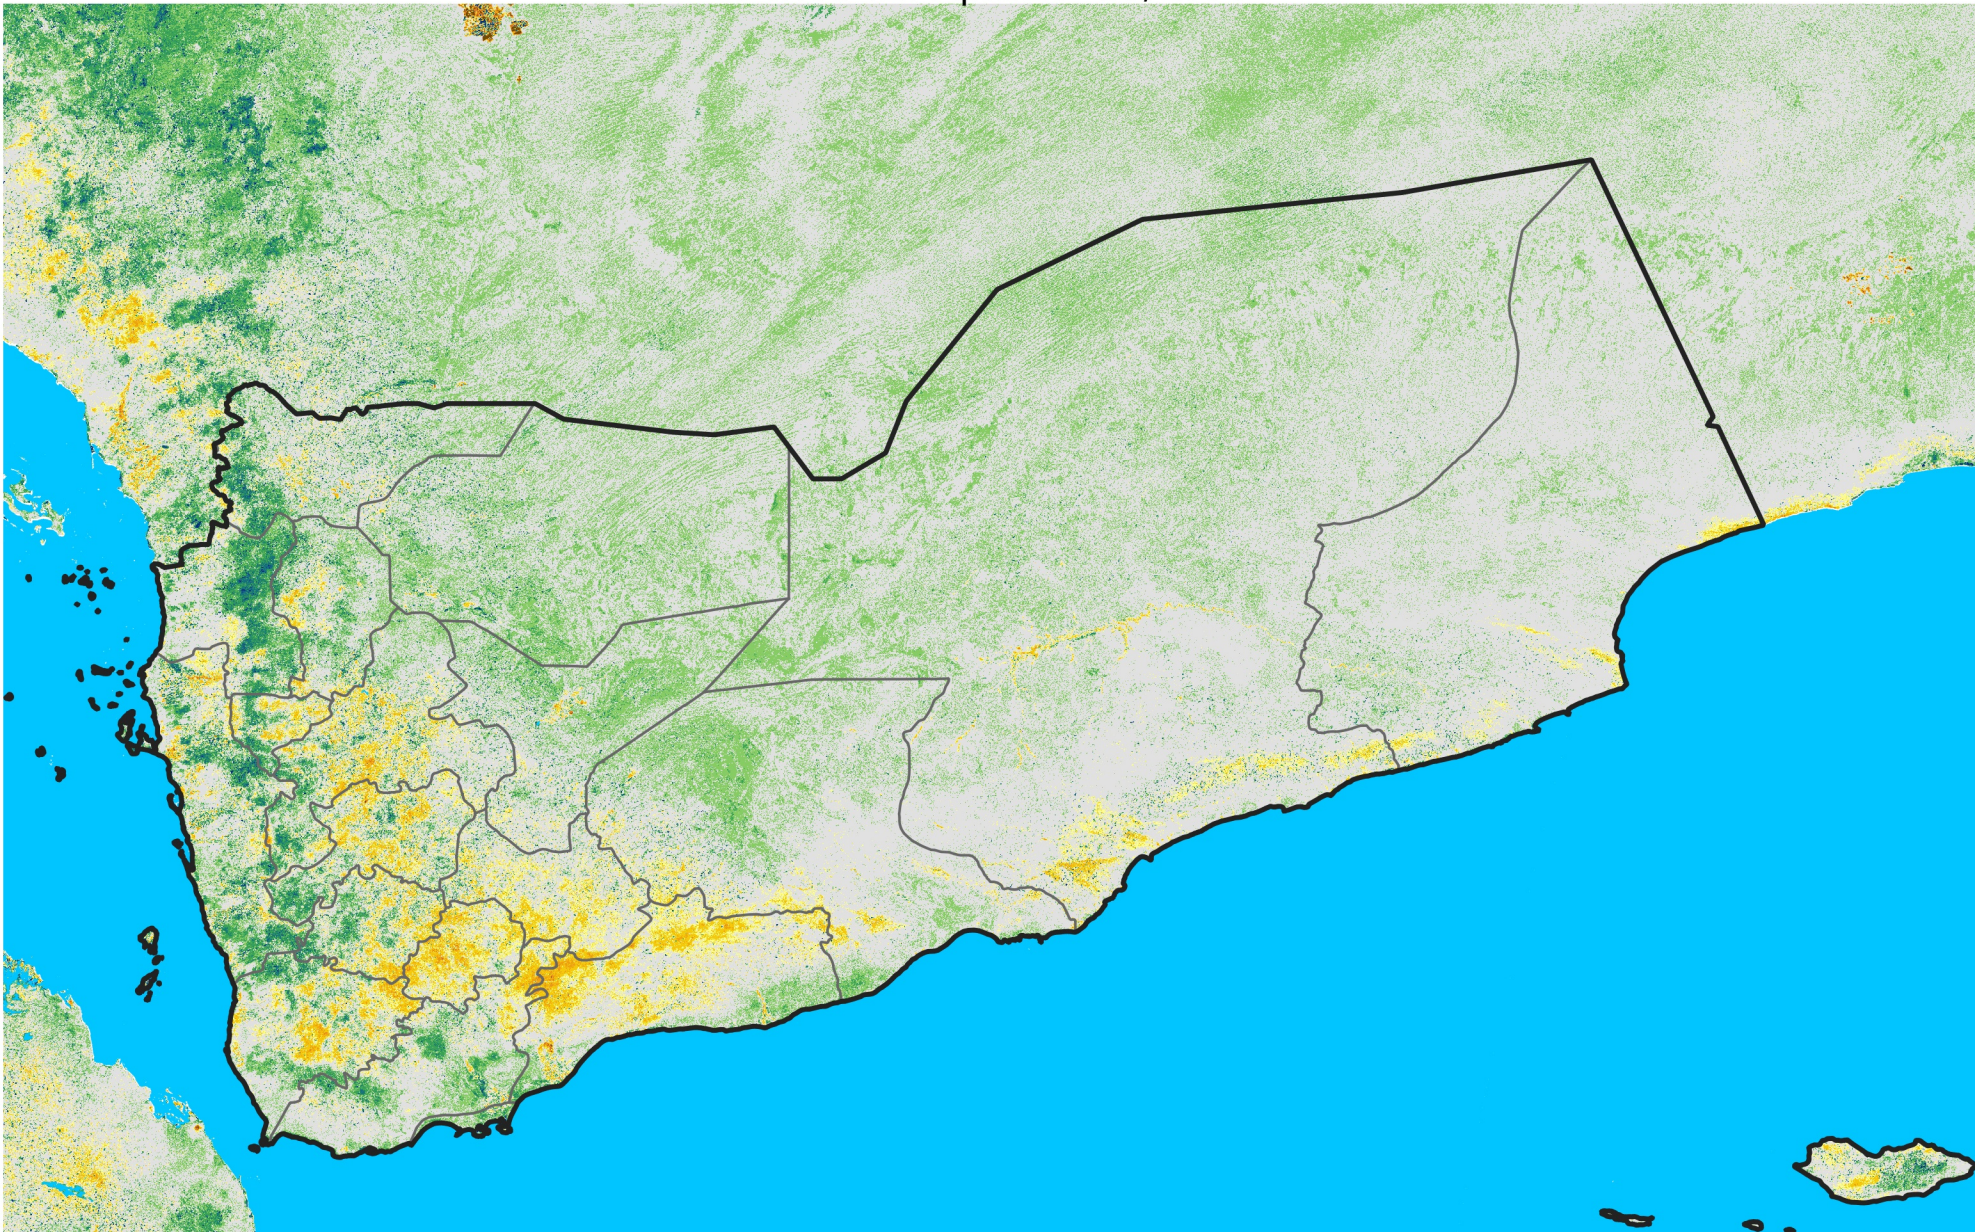

Yemen

Percent of Mean NDVI

2006 / mean (2003 - 2022)

Period 12 / April 21 - 30, 2006

Percent of Normal