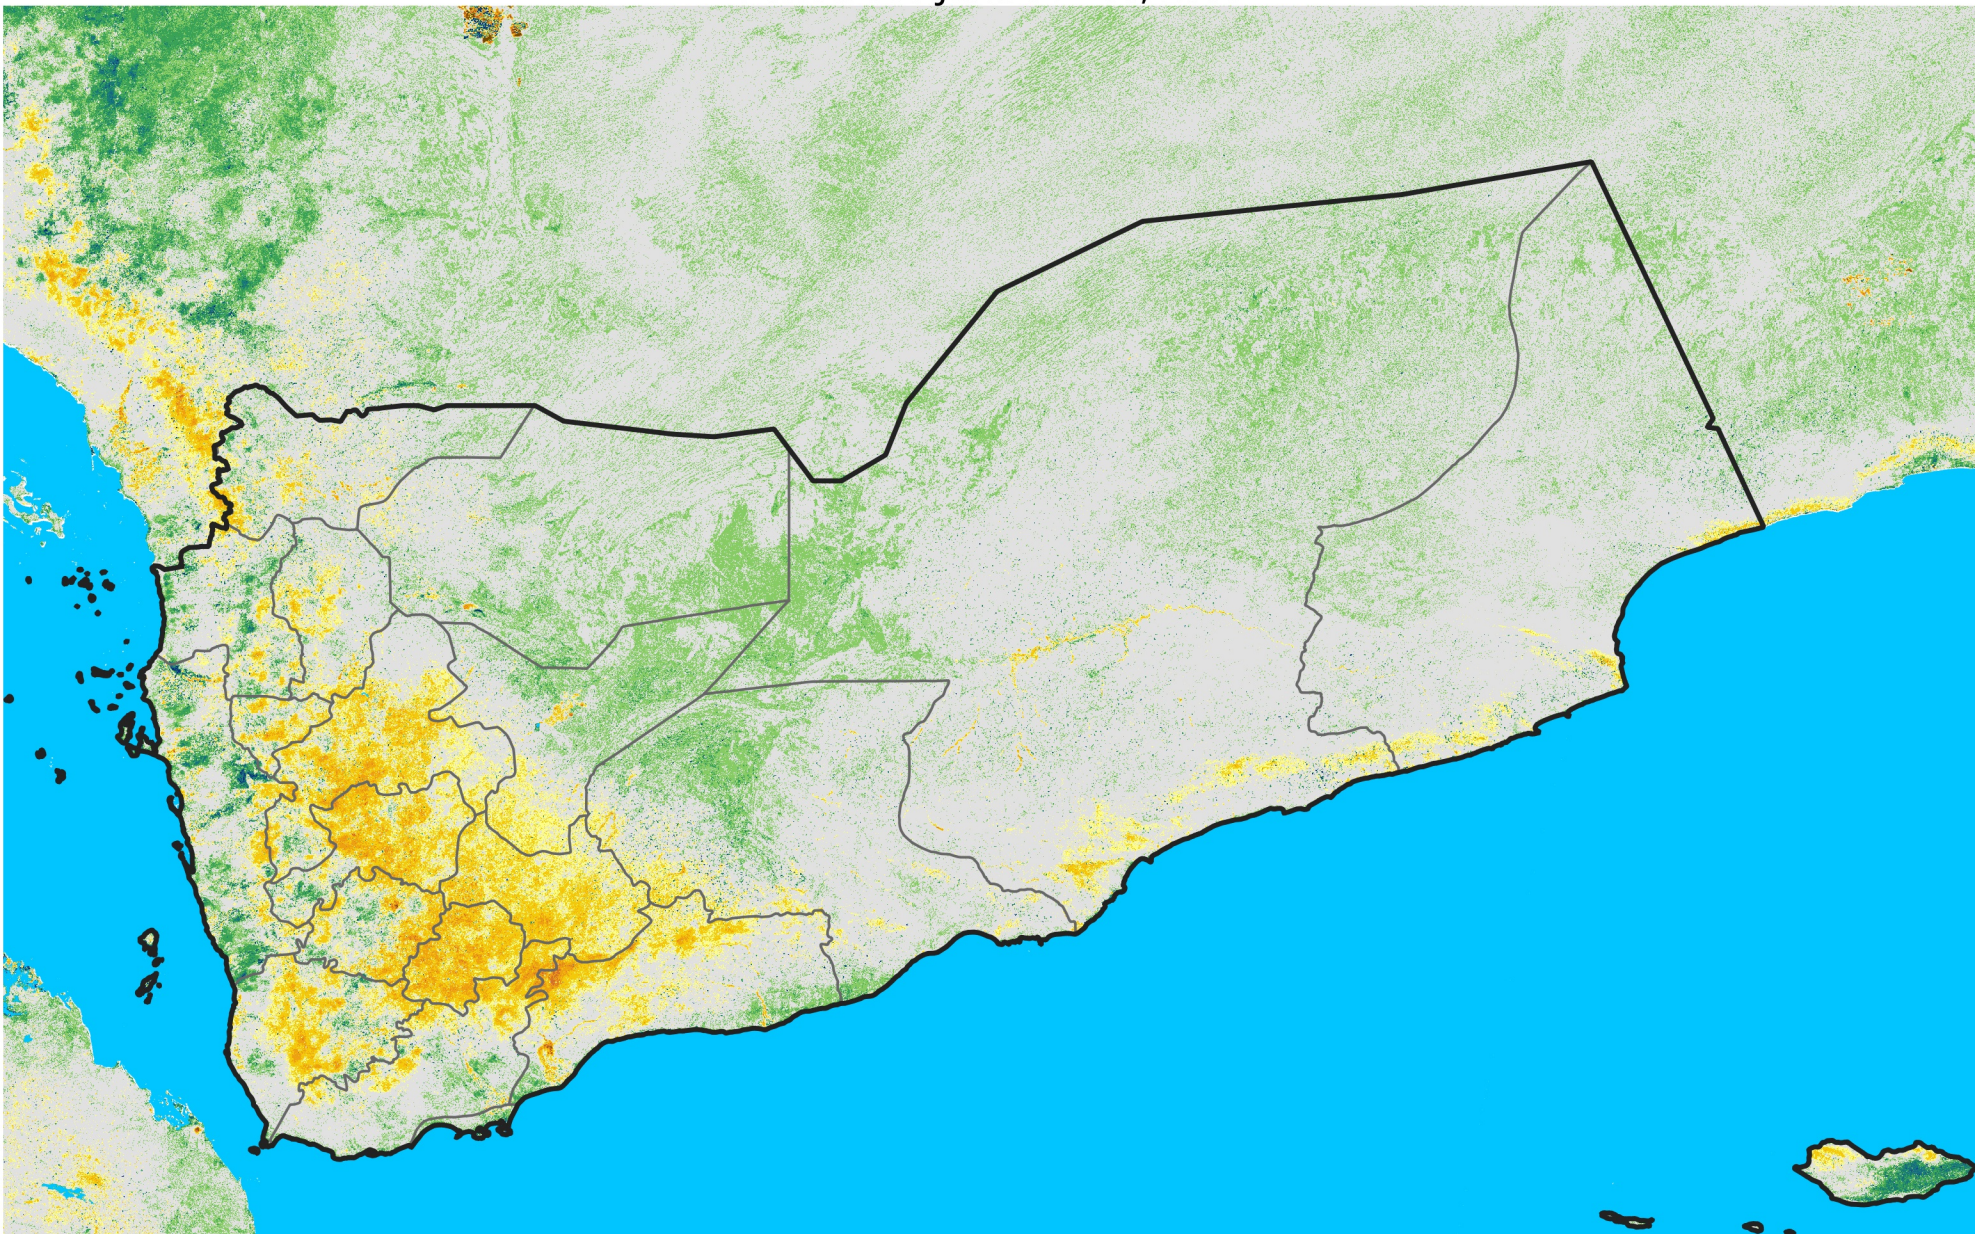

# Yemen

## Percent of Mean NDVI

2006 / mean (2003 - 2022)

Period 16 / June 01 - 10, 2006