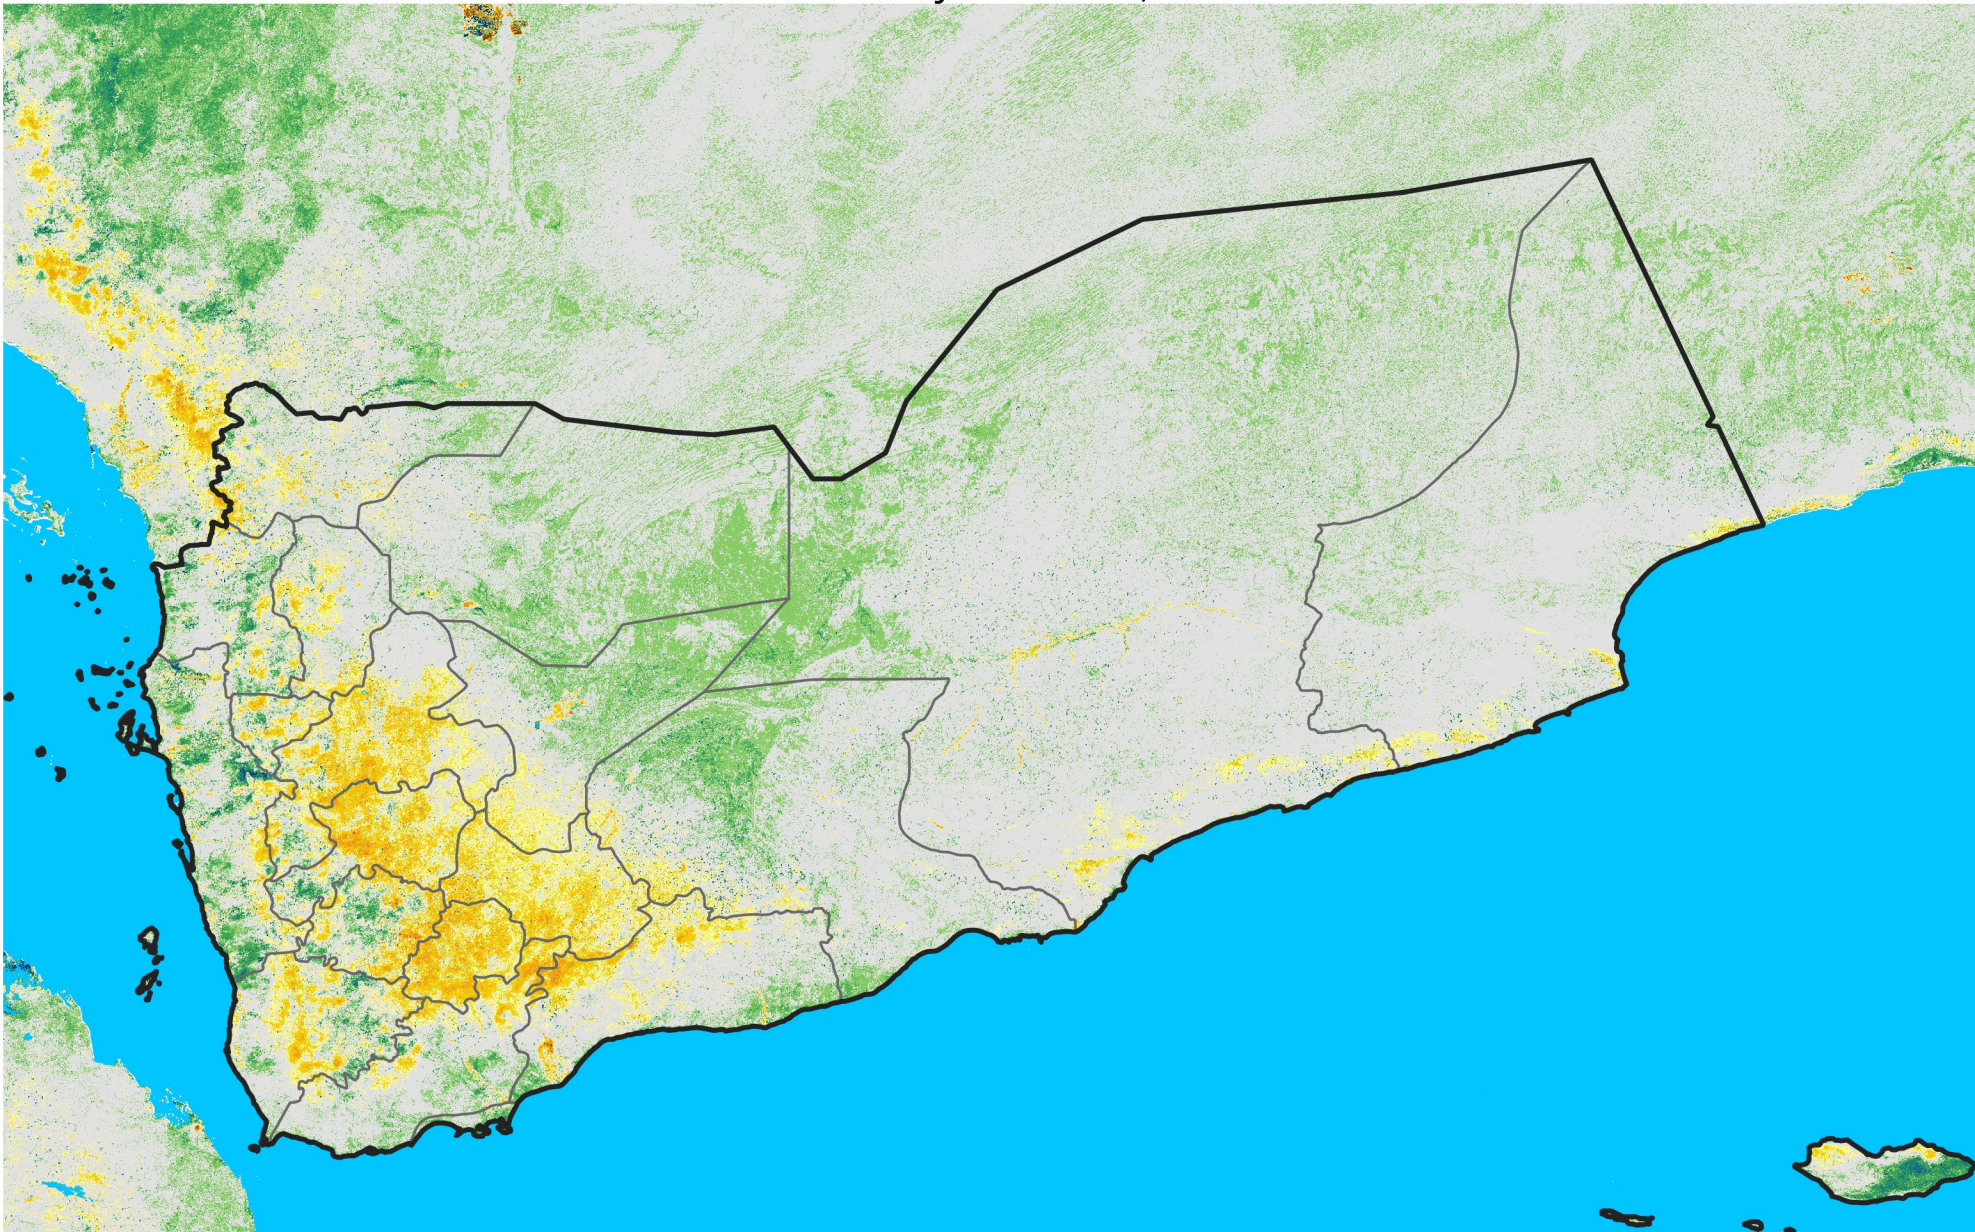

Yemen

Percent of Mean NDVI

2006 / mean (2003 - 2022)

Period 17 / June 11 - 20, 2006

Percent of Normal