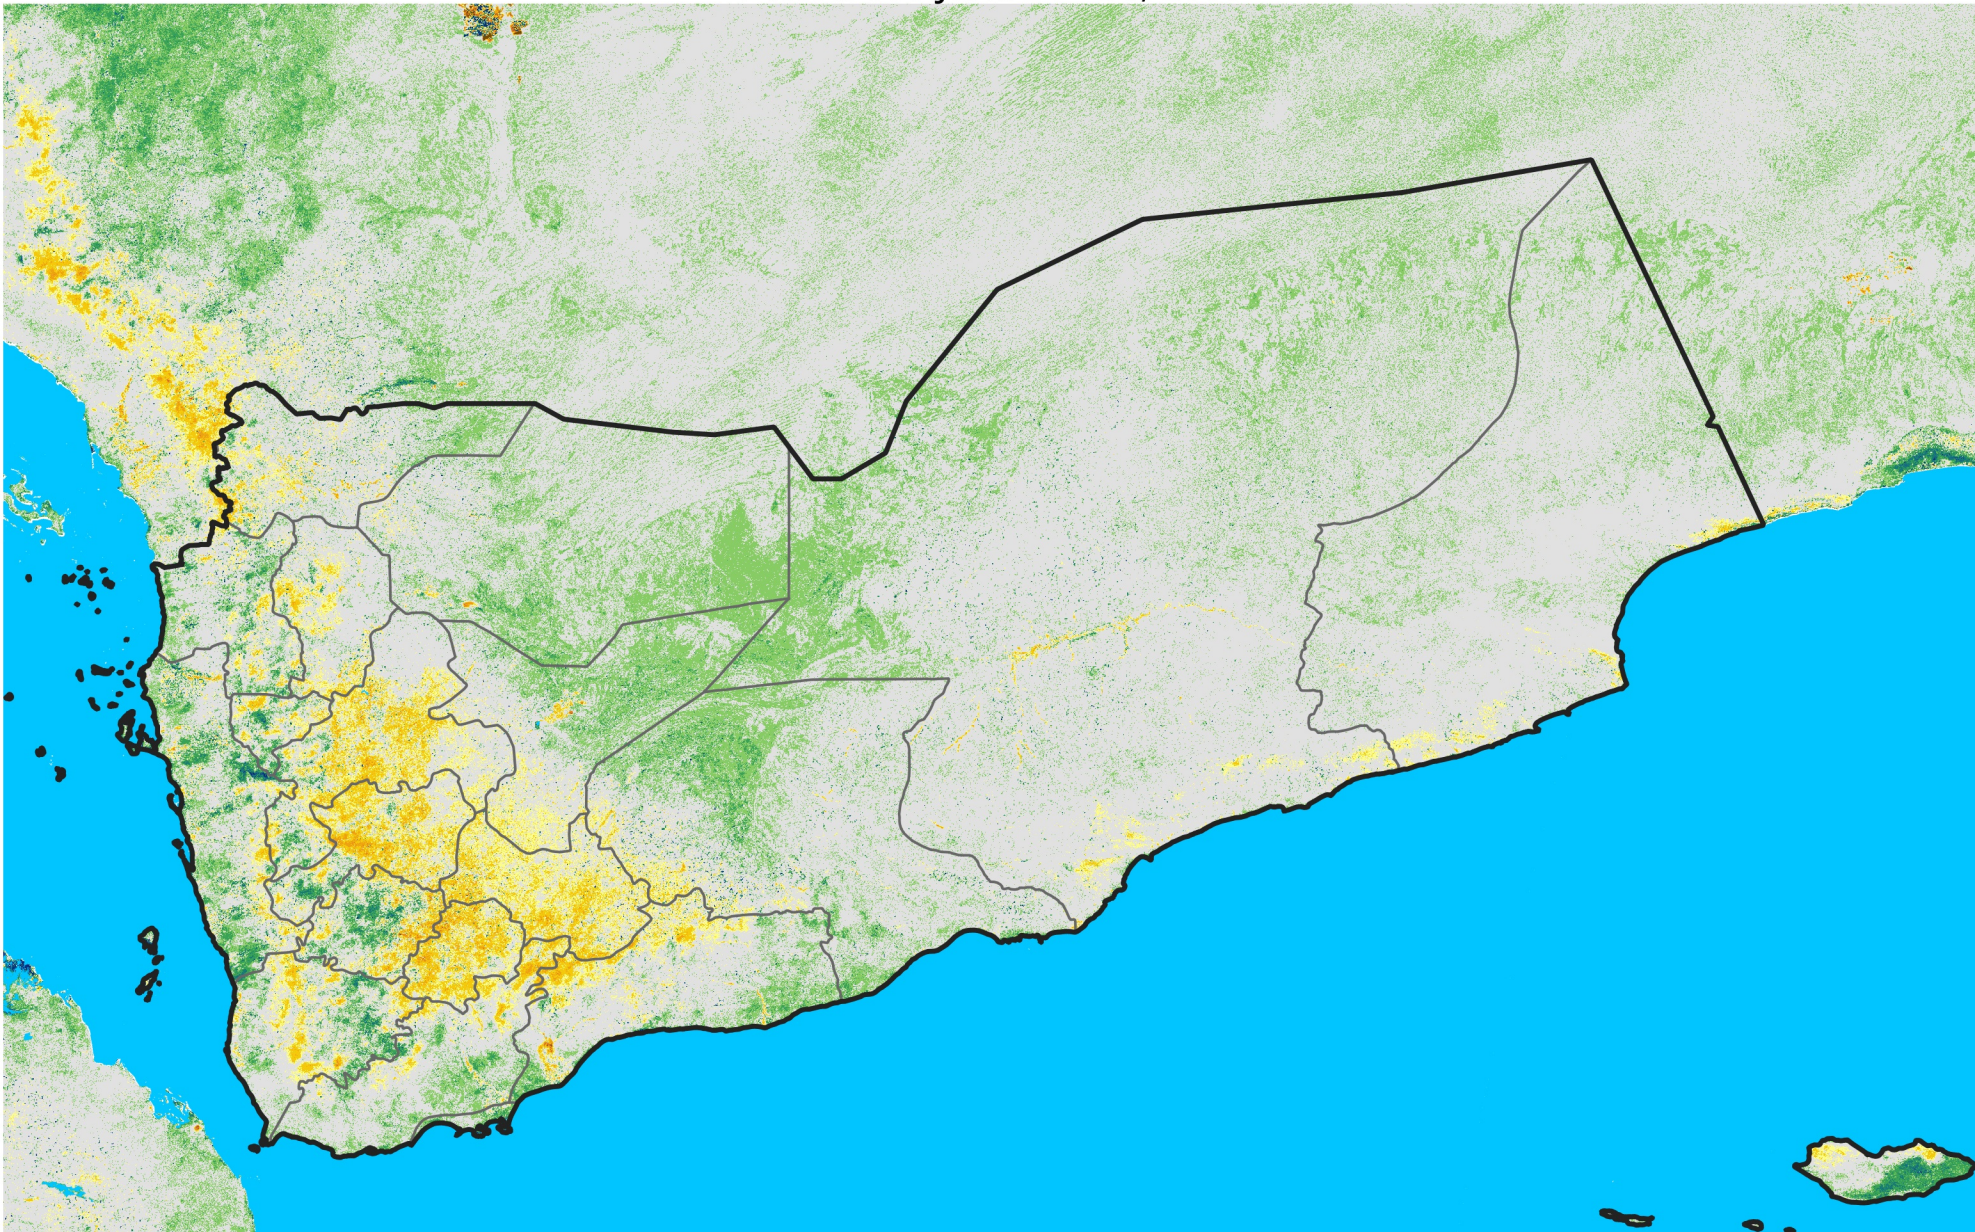

Yemen

Percent of Mean NDVI

2006 / mean (2003 - 2022)

Period 18 / June 21 - 30, 2006

Percent of Normal