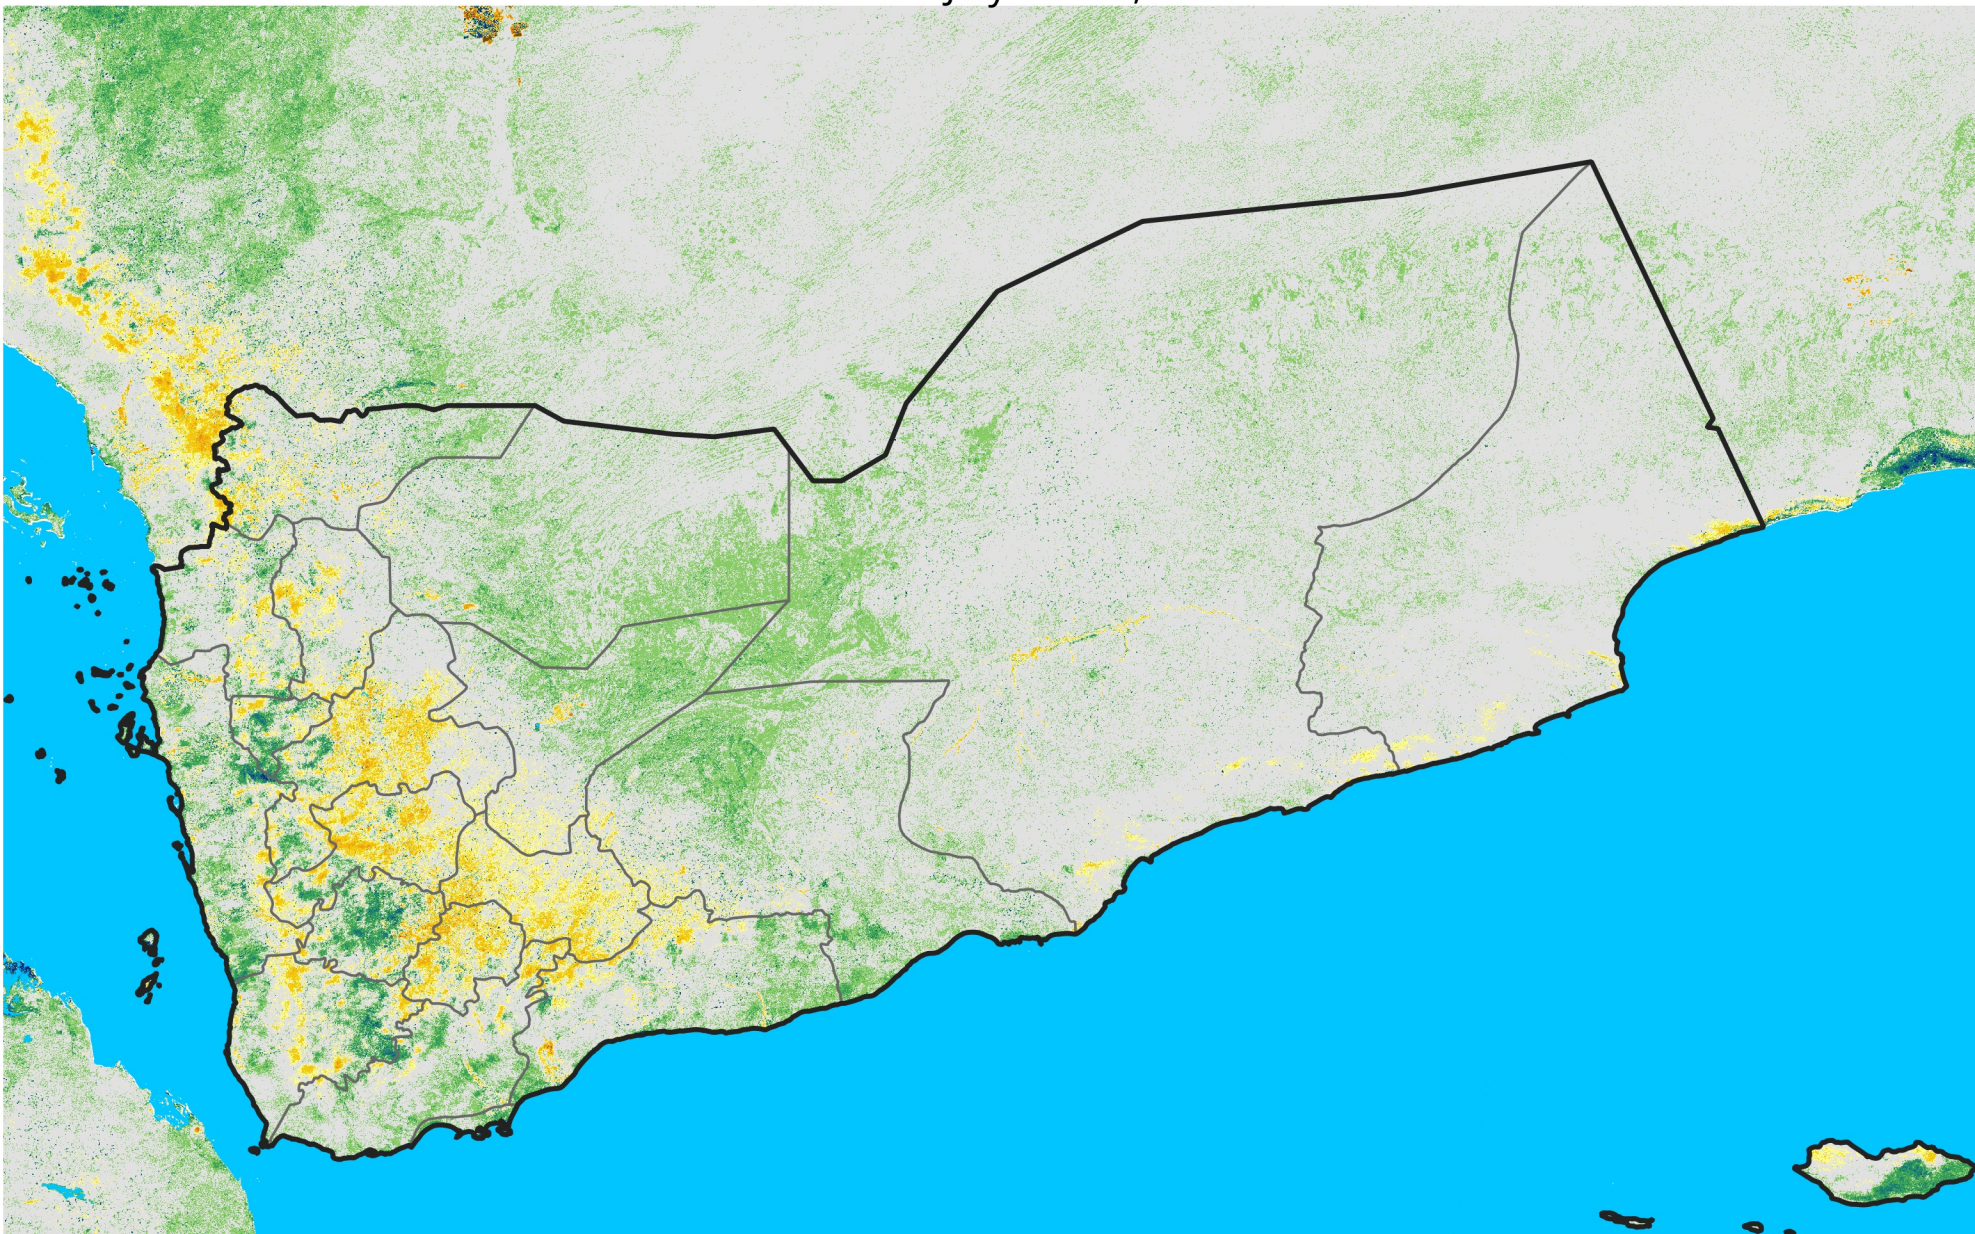

Yemen

Percent of Mean NDVI

2006 / mean (2003 - 2022)

Period 19 / July 01 - 10, 2006

Percent of Normal