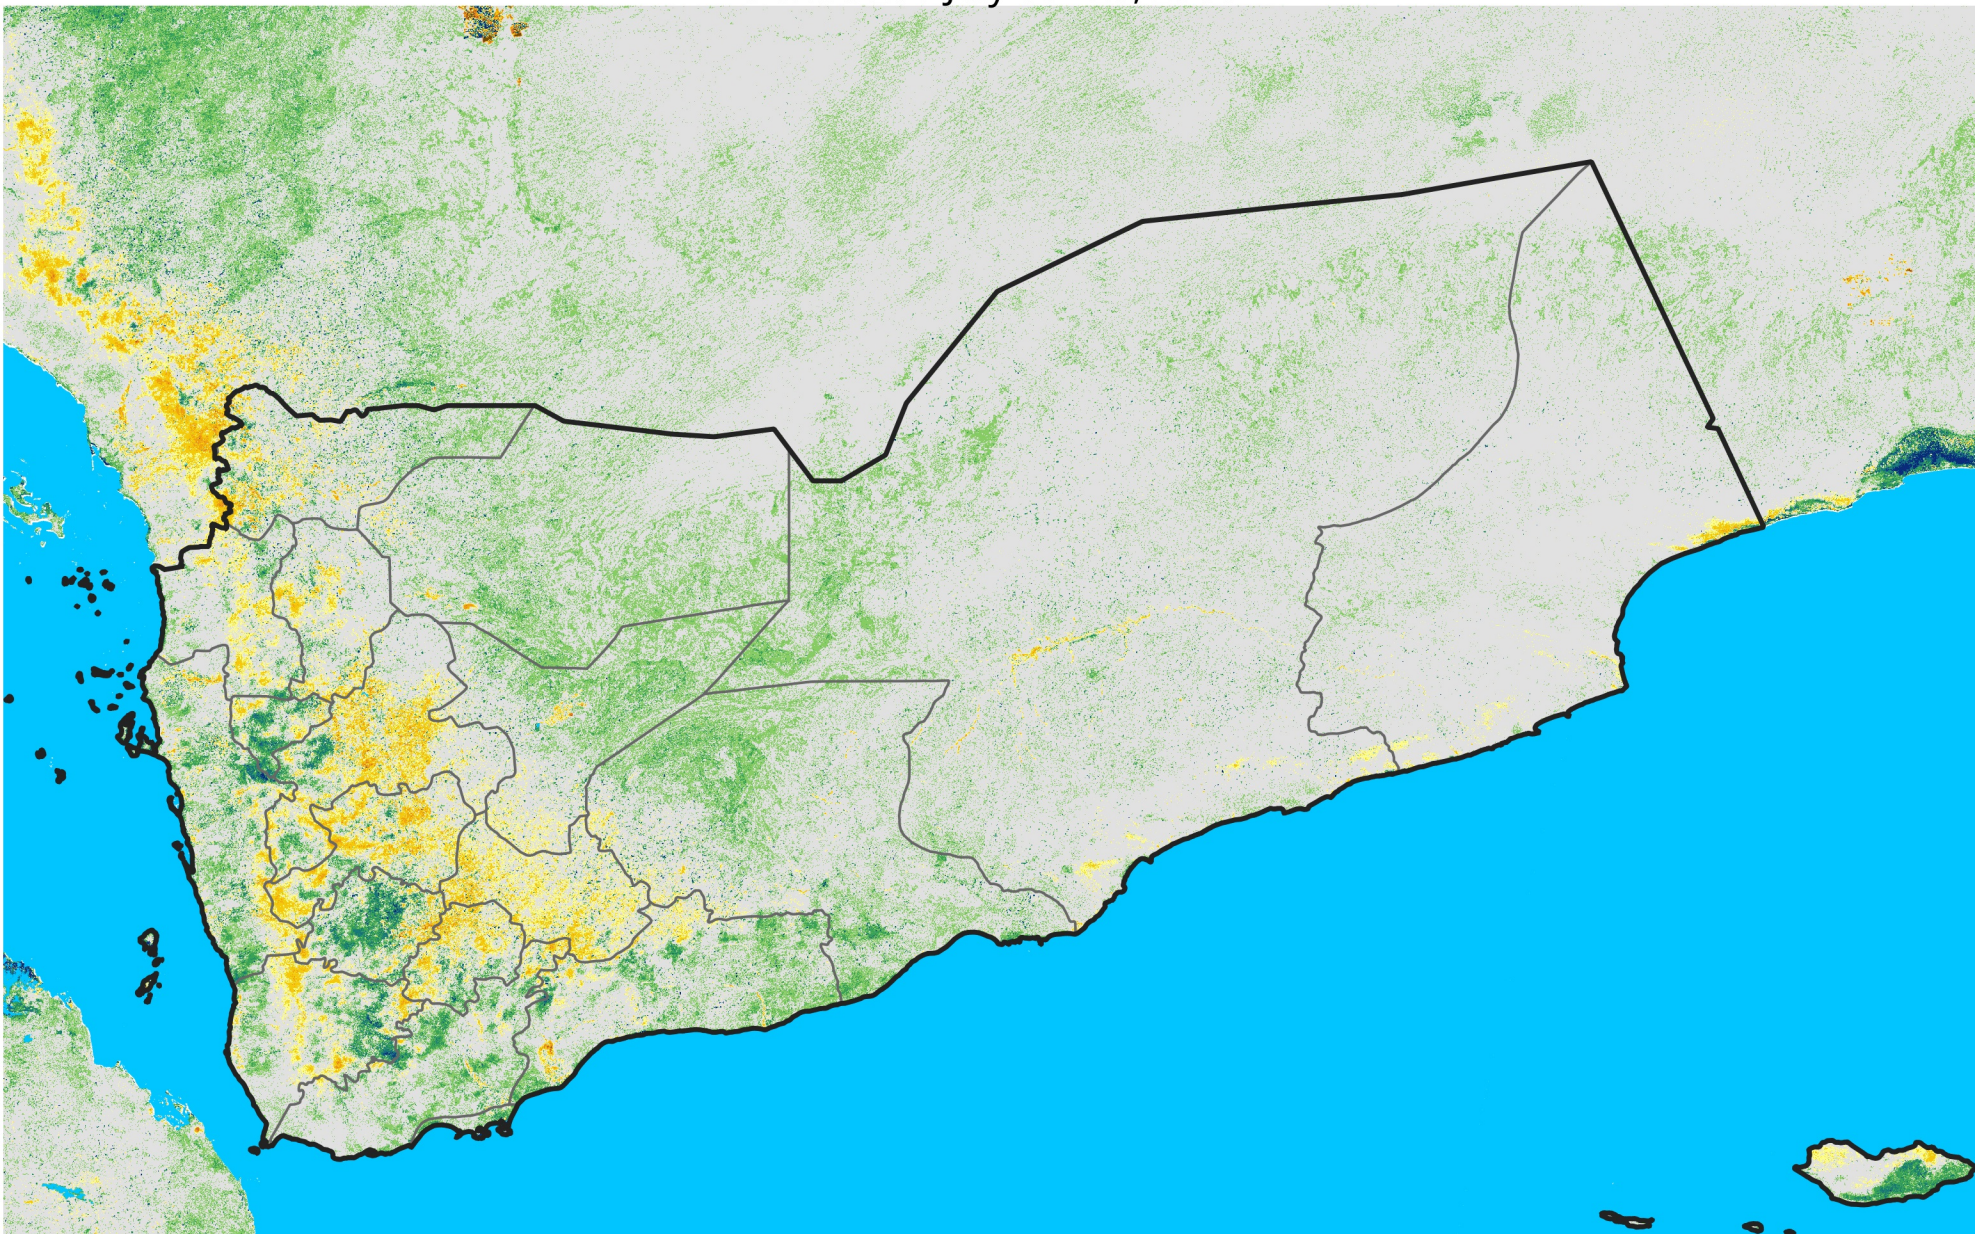

Yemen

Percent of Mean NDVI

2006 / mean (2003 - 2022)

Period 20 / July 11 - 20, 2006

Percent of Normal