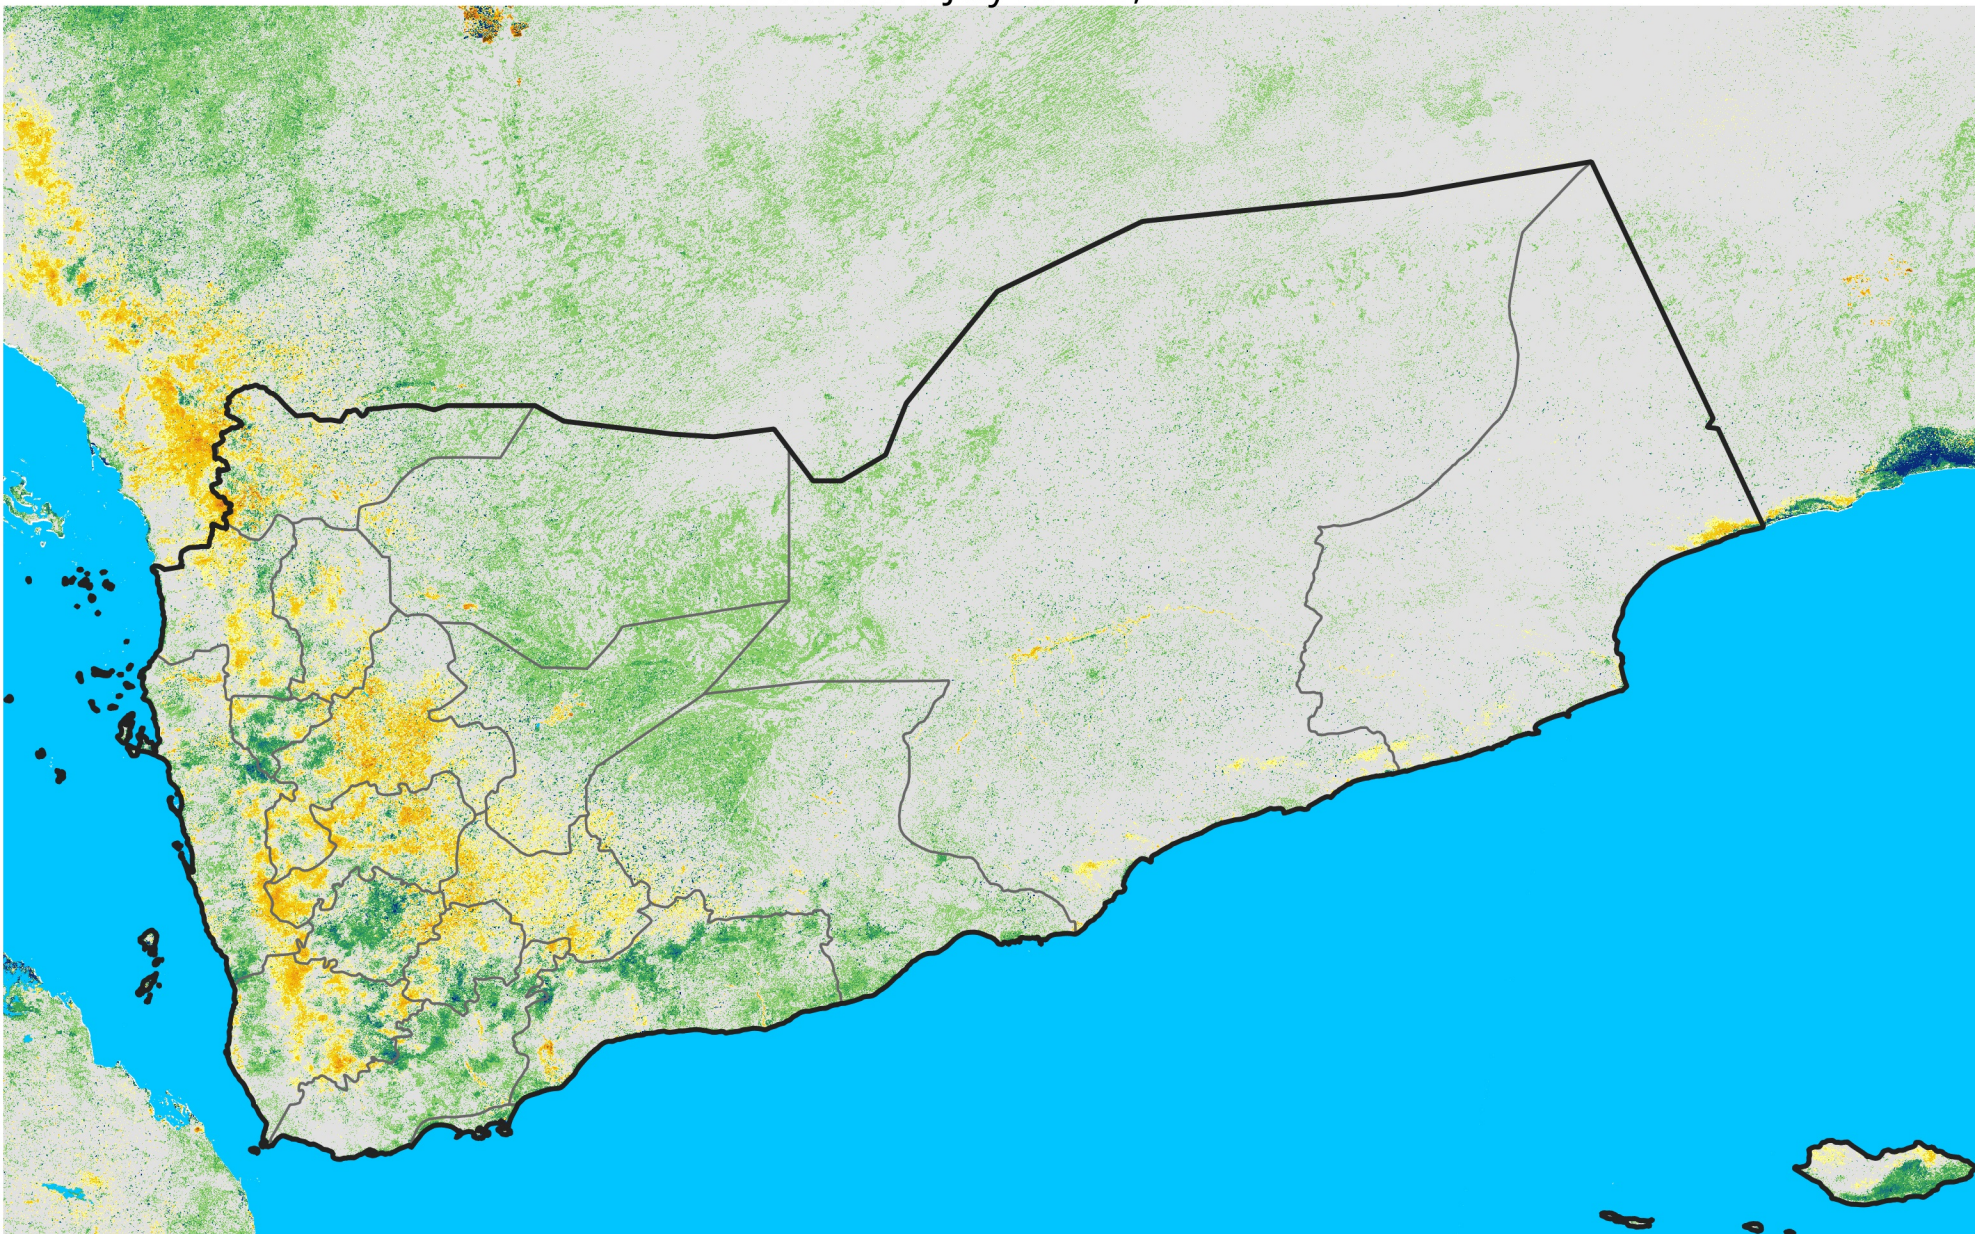

# Yemen

## Percent of Mean NDVI

2006 / mean (2003 - 2022)

Period 21 / July 21 - 31, 2006