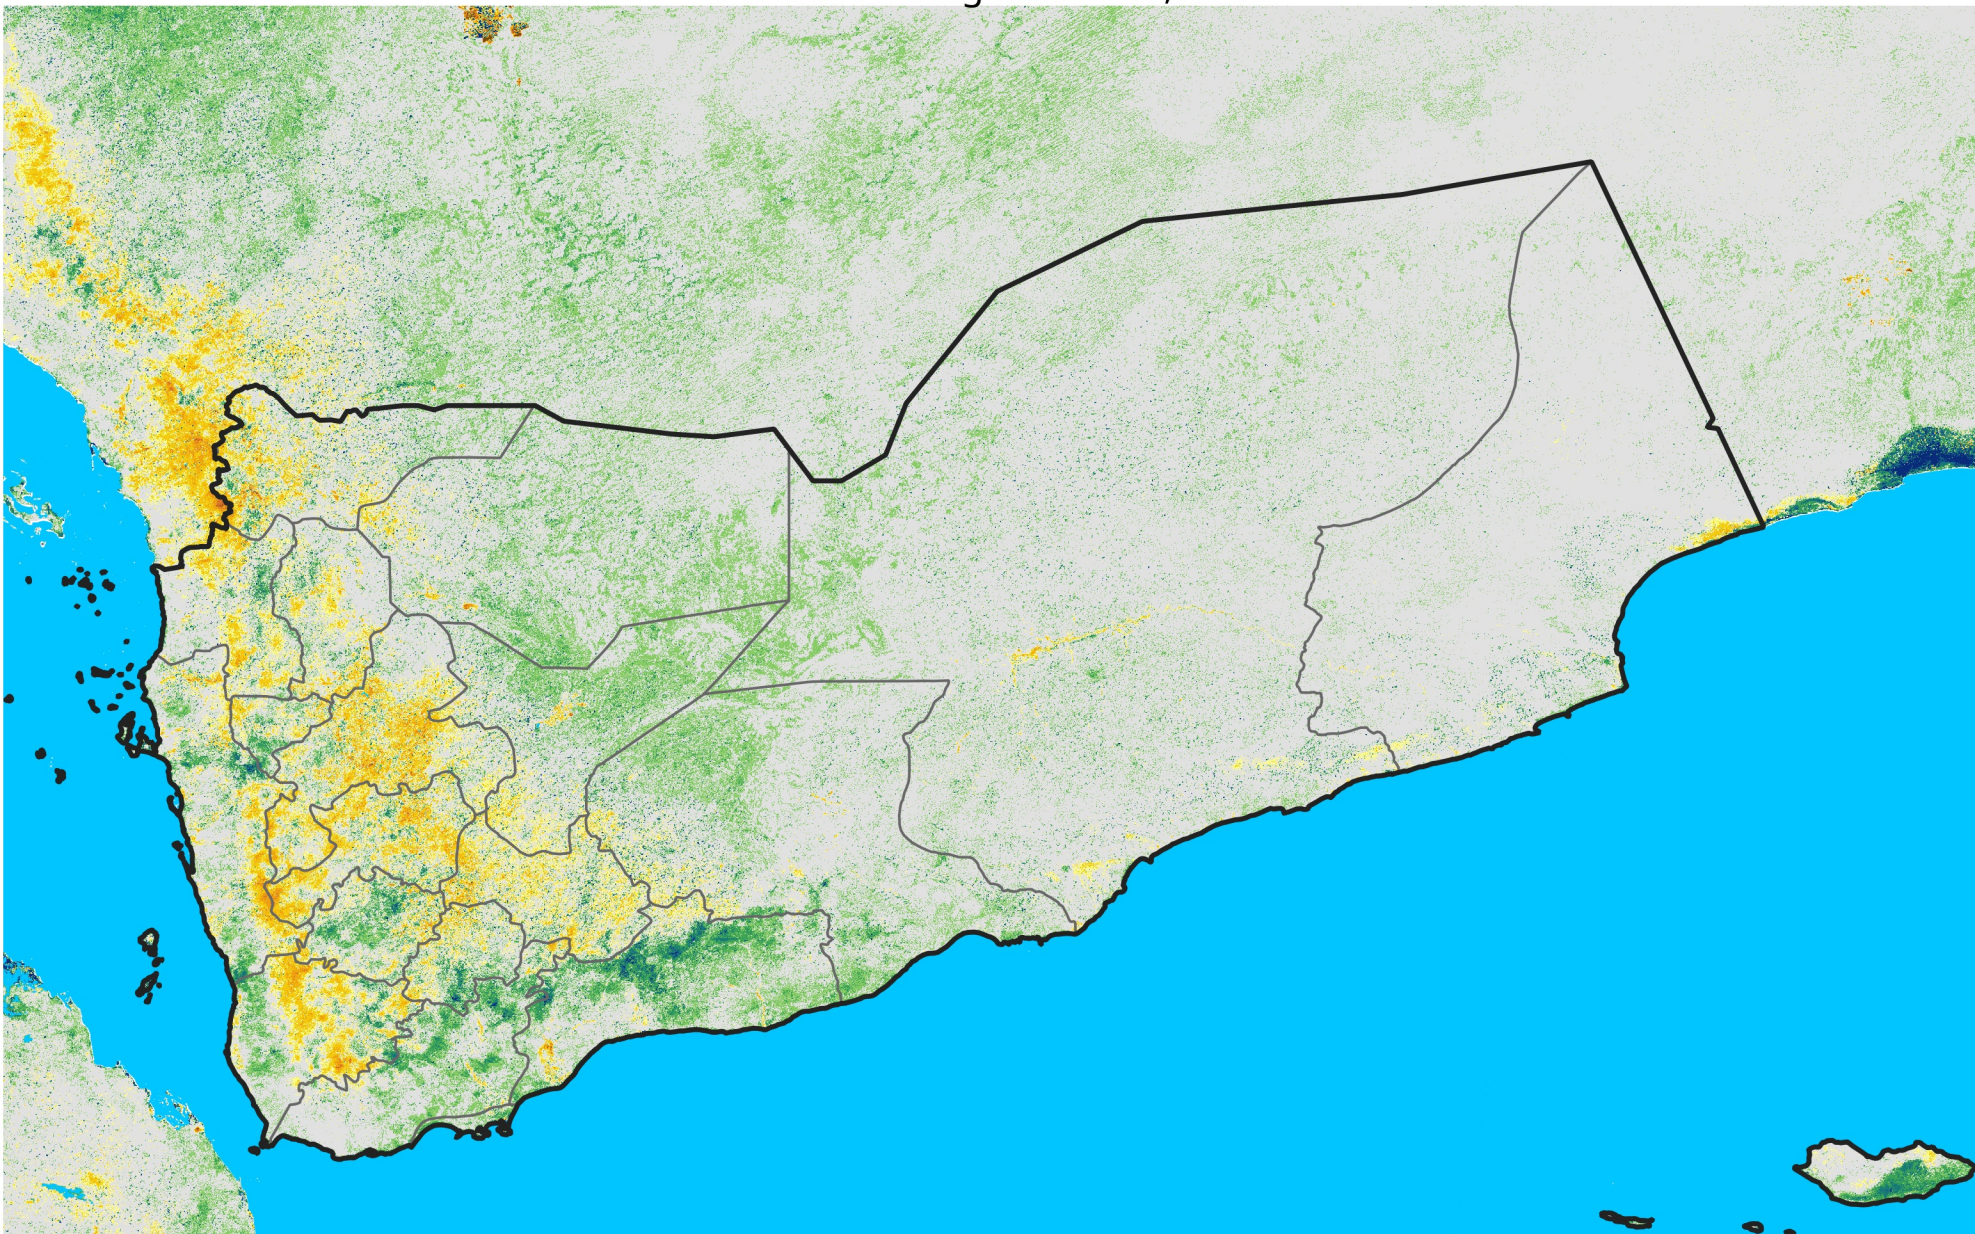

Yemen

Percent of Mean NDVI

2006 / mean (2003 - 2022)

Period 22 / August 01 - 10, 2006

Percent of Normal