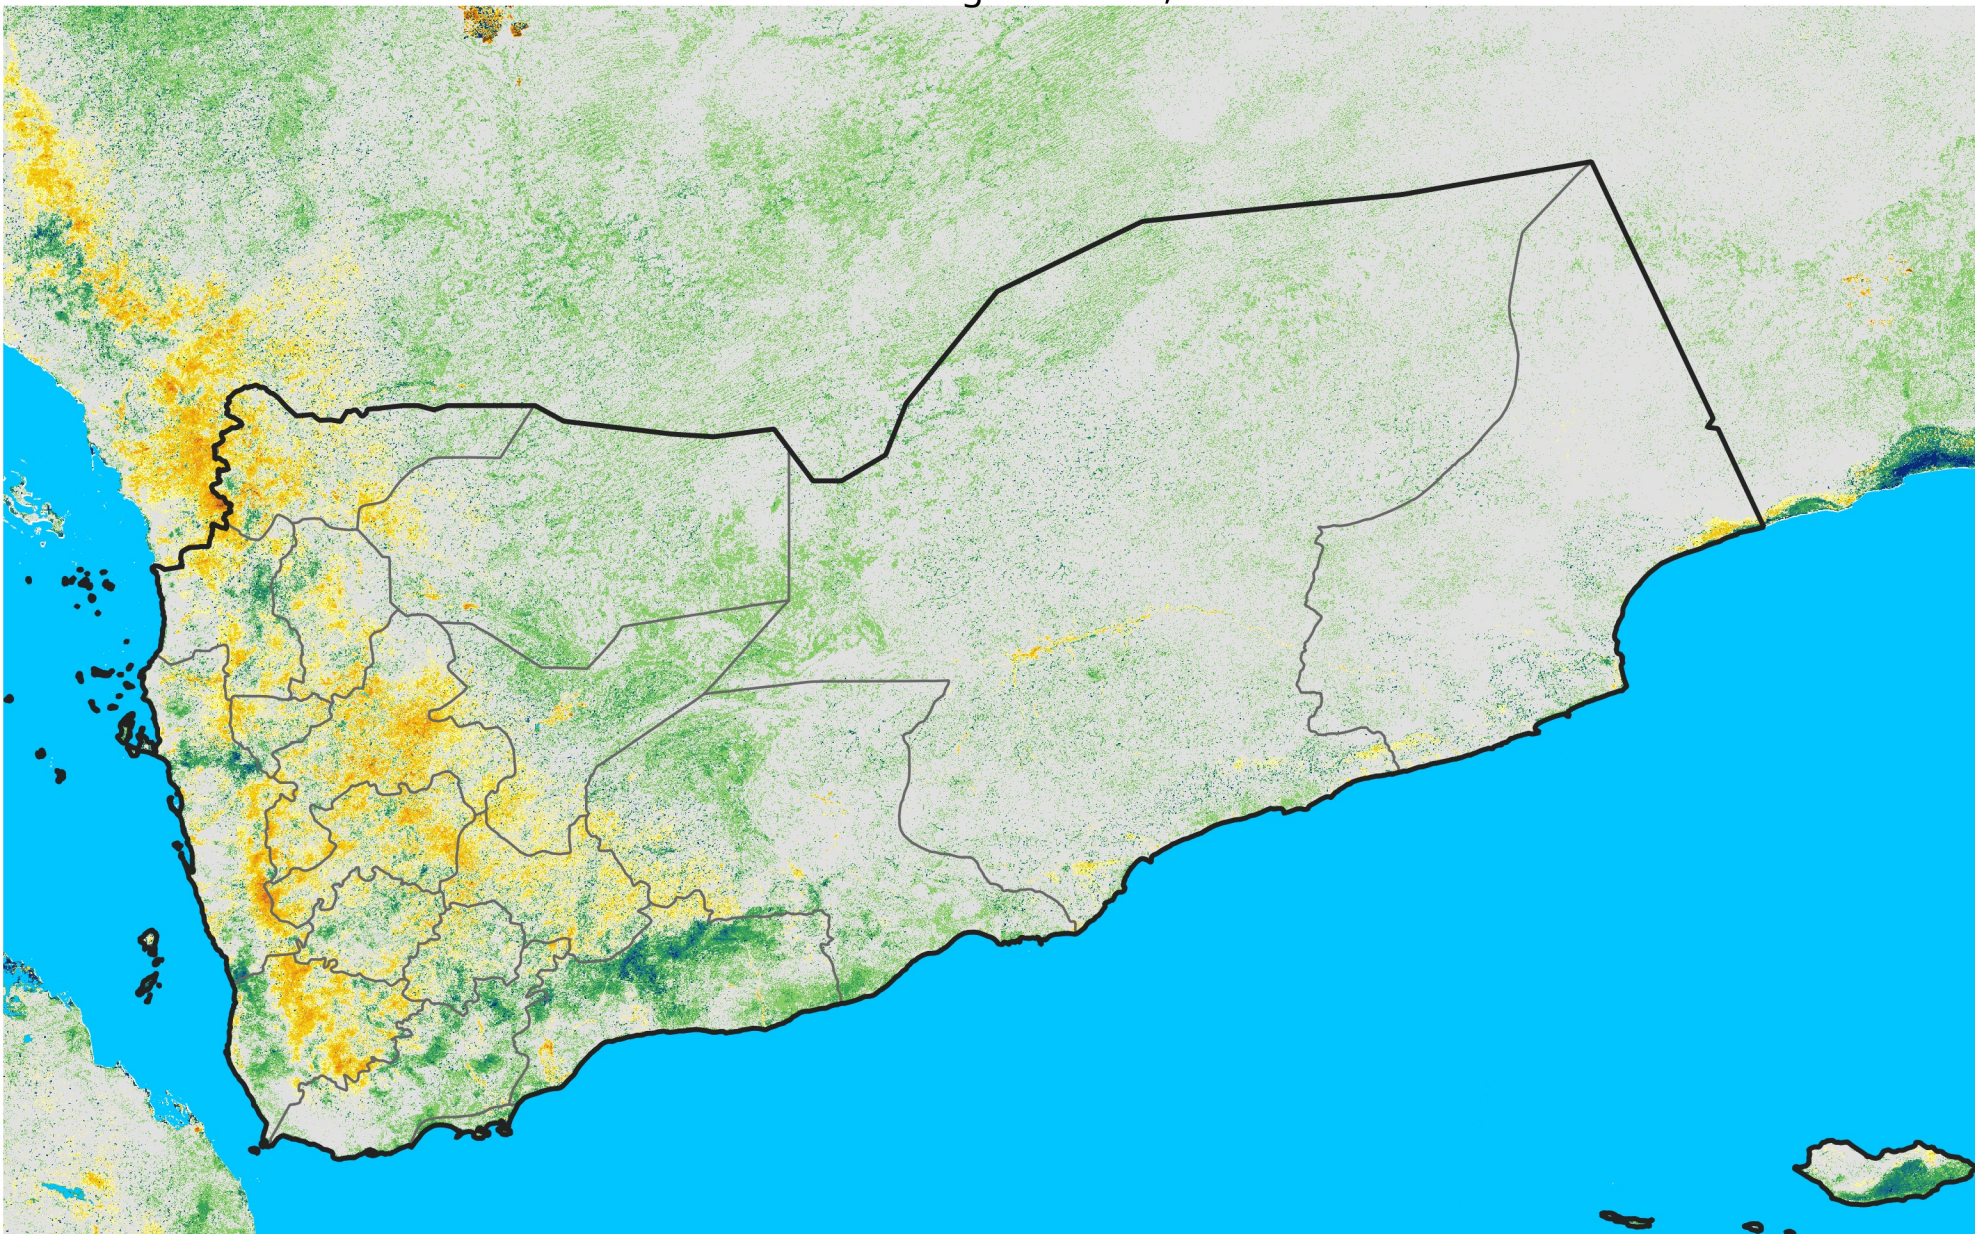

Yemen

Percent of Mean NDVI

2006 / mean (2003 - 2022)

Period 23 / August 11 - 20, 2006

Percent of Normal