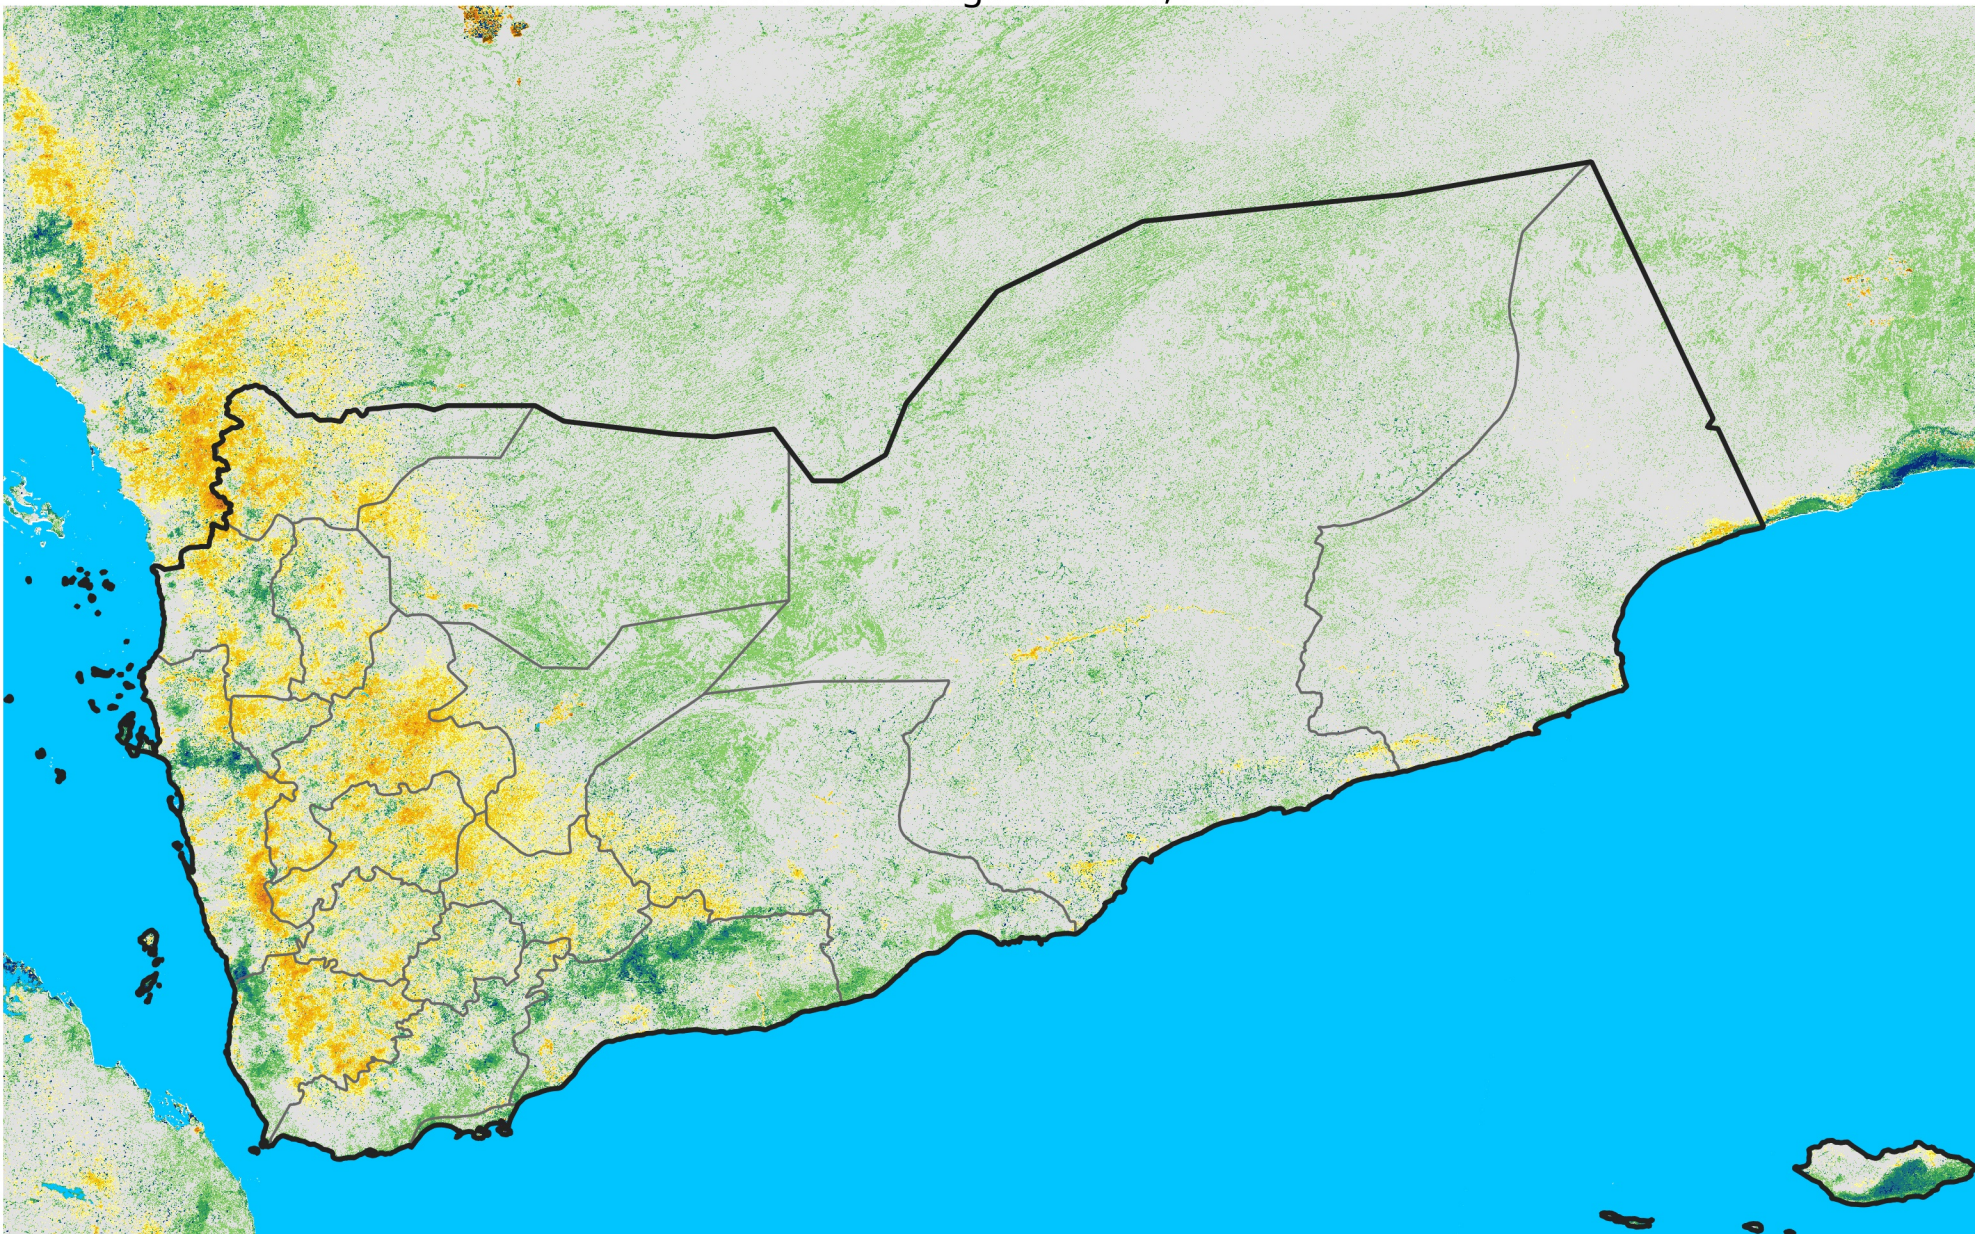

Yemen

Percent of Mean NDVI

2006 / mean (2003 - 2022)

Period 24 / August 21 - 31, 2006

Percent of Normal