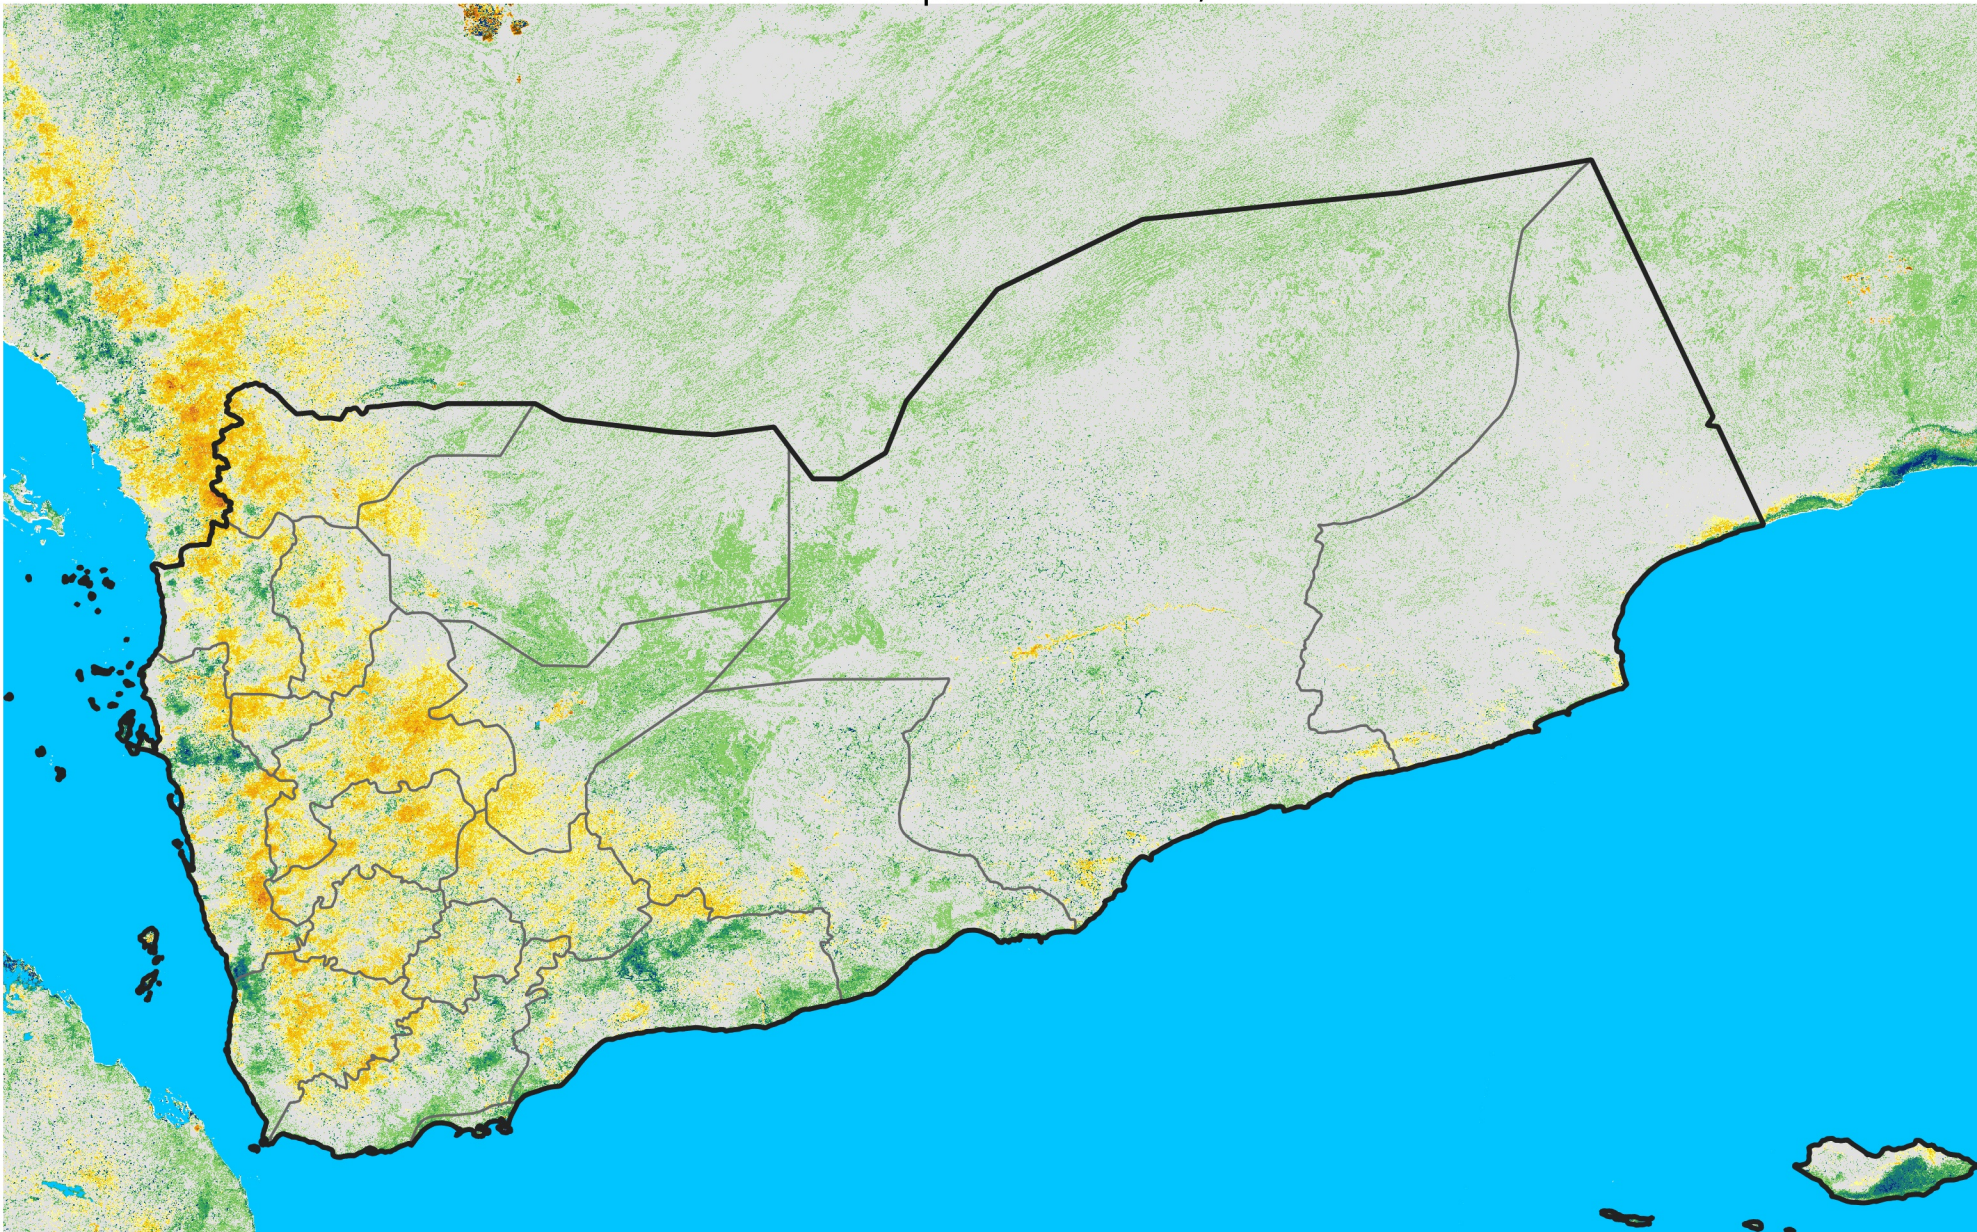

Yemen

Percent of Mean NDVI

2006 / mean (2003 - 2022)

Period 25 / September 01 - 10, 2006

Percent of Normal