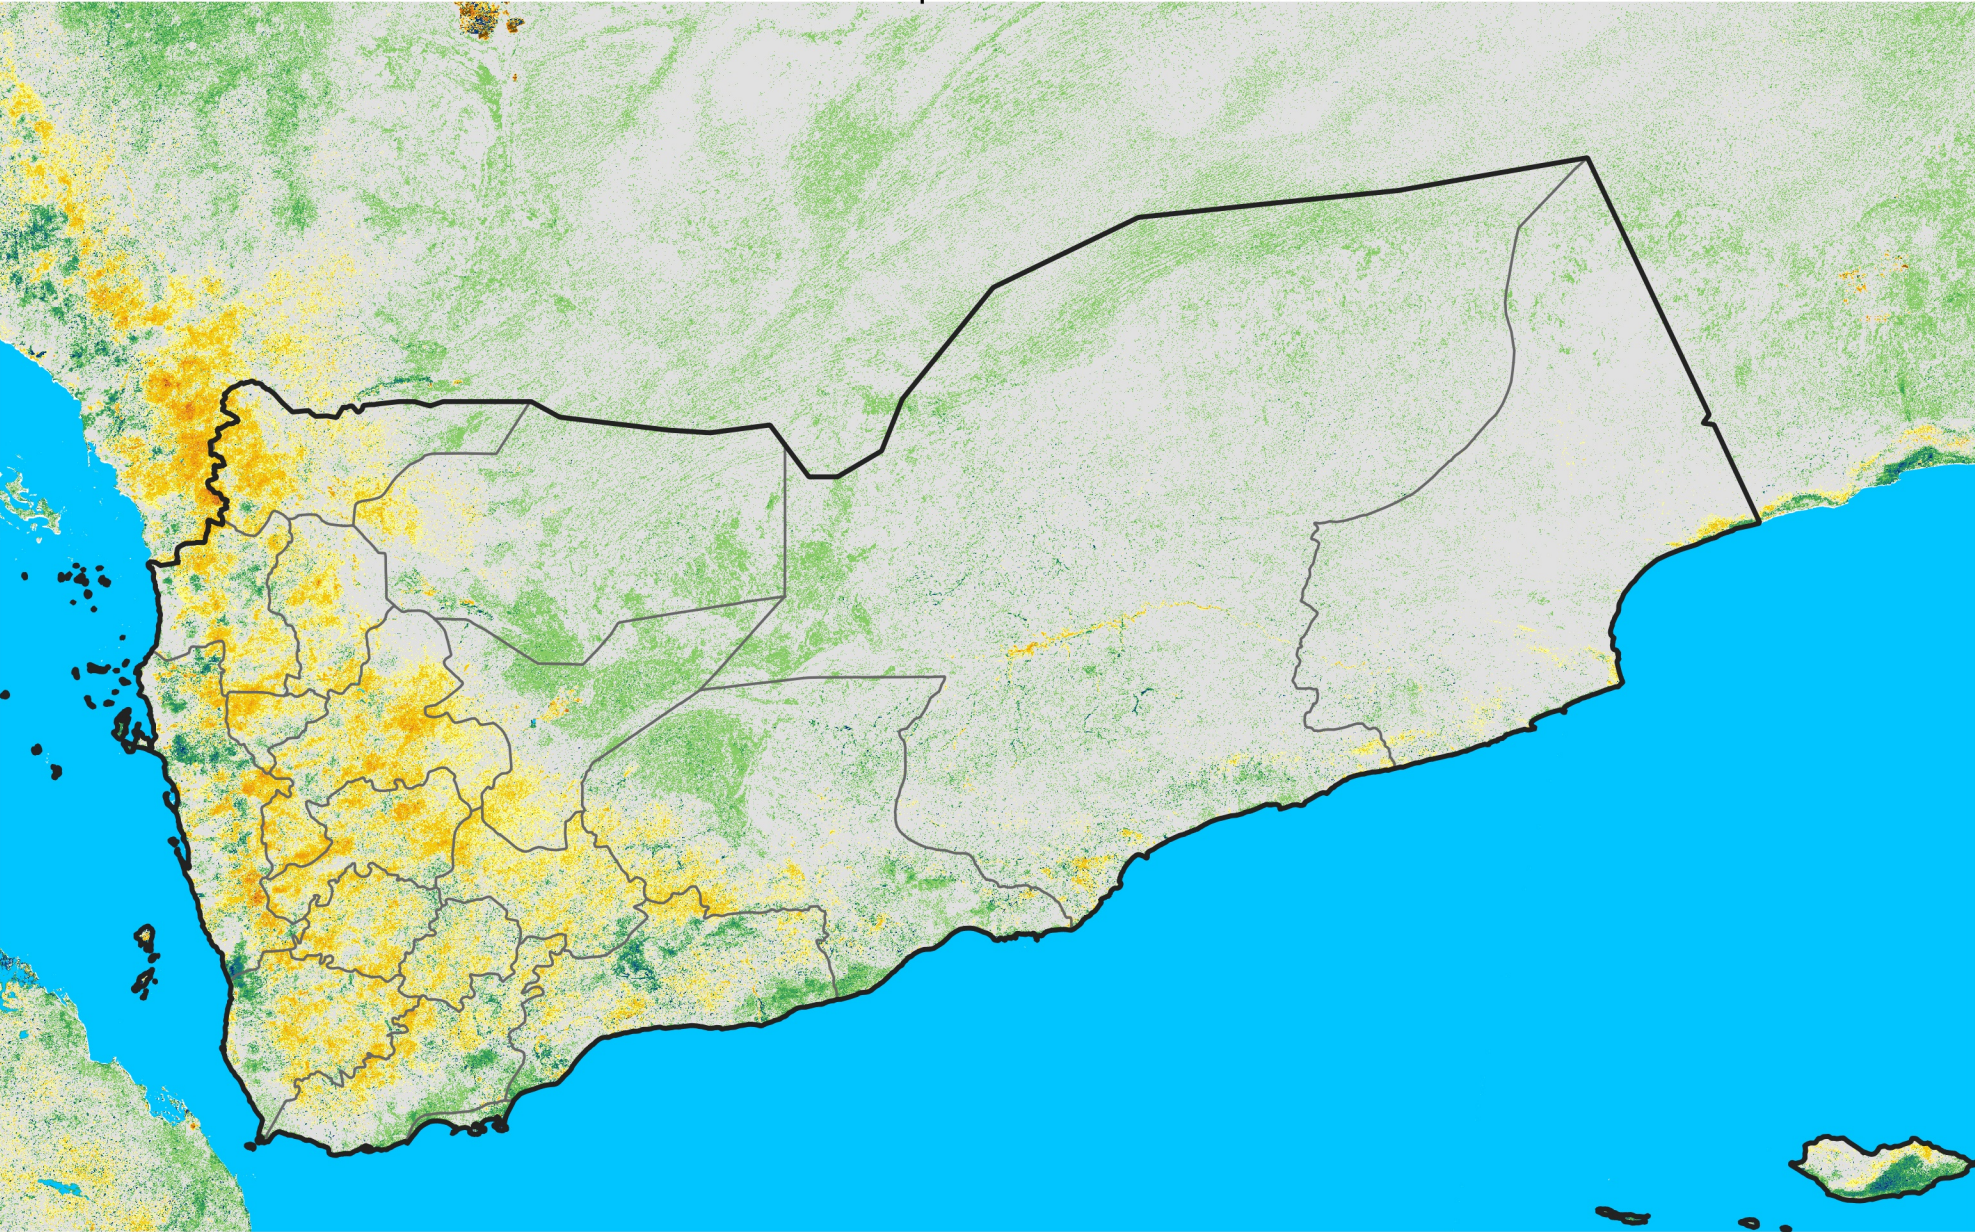

Yemen

Percent of Mean NDVI

2006 / mean (2003 - 2022)

Period 26 / September 11 - 20, 2006

Percent of Normal