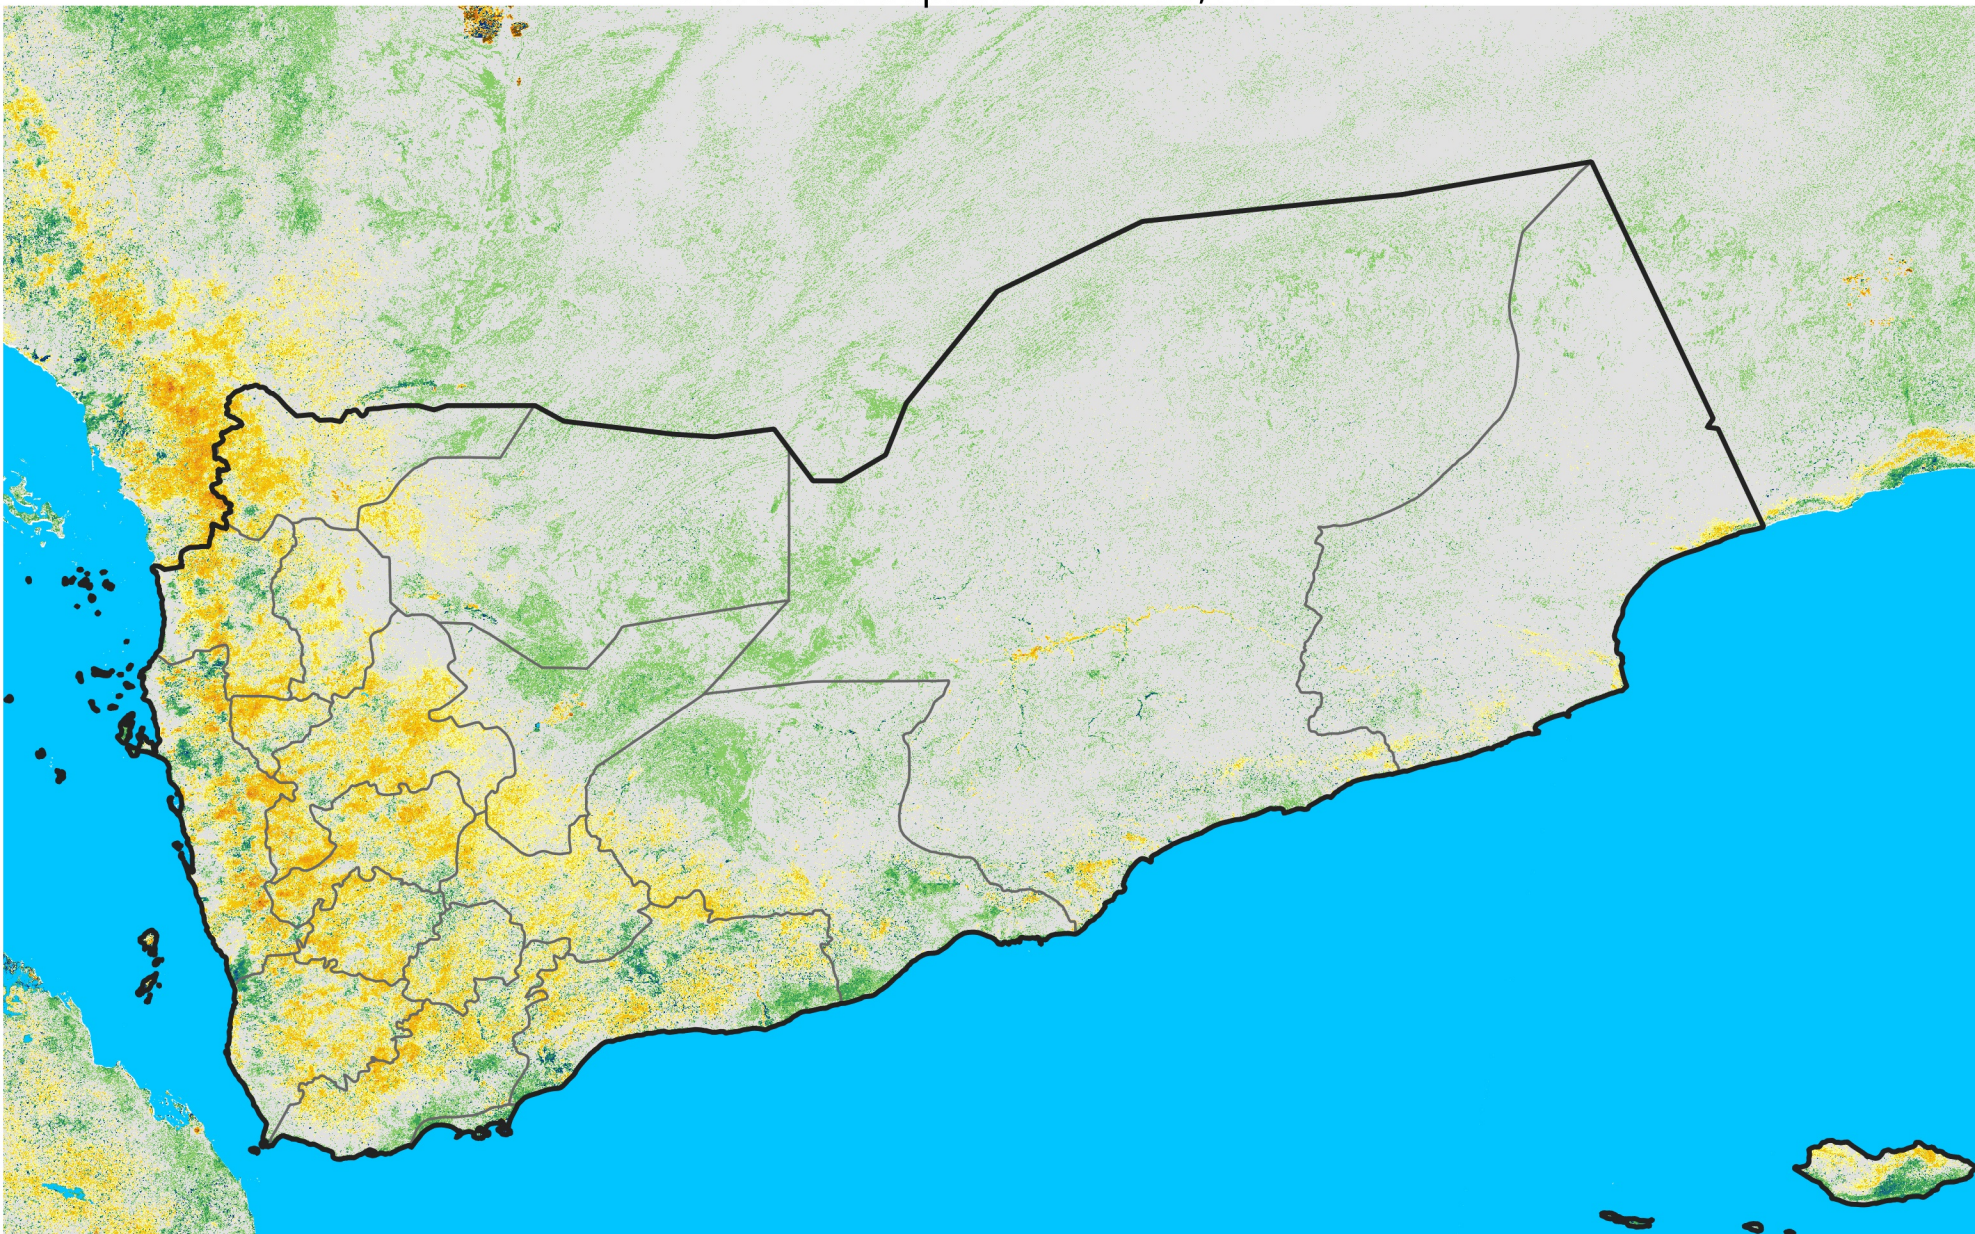

Yemen

Percent of Mean NDVI

2006 / mean (2003 - 2022)

Period 27 / September 21 - 30, 2006

Percent of Normal