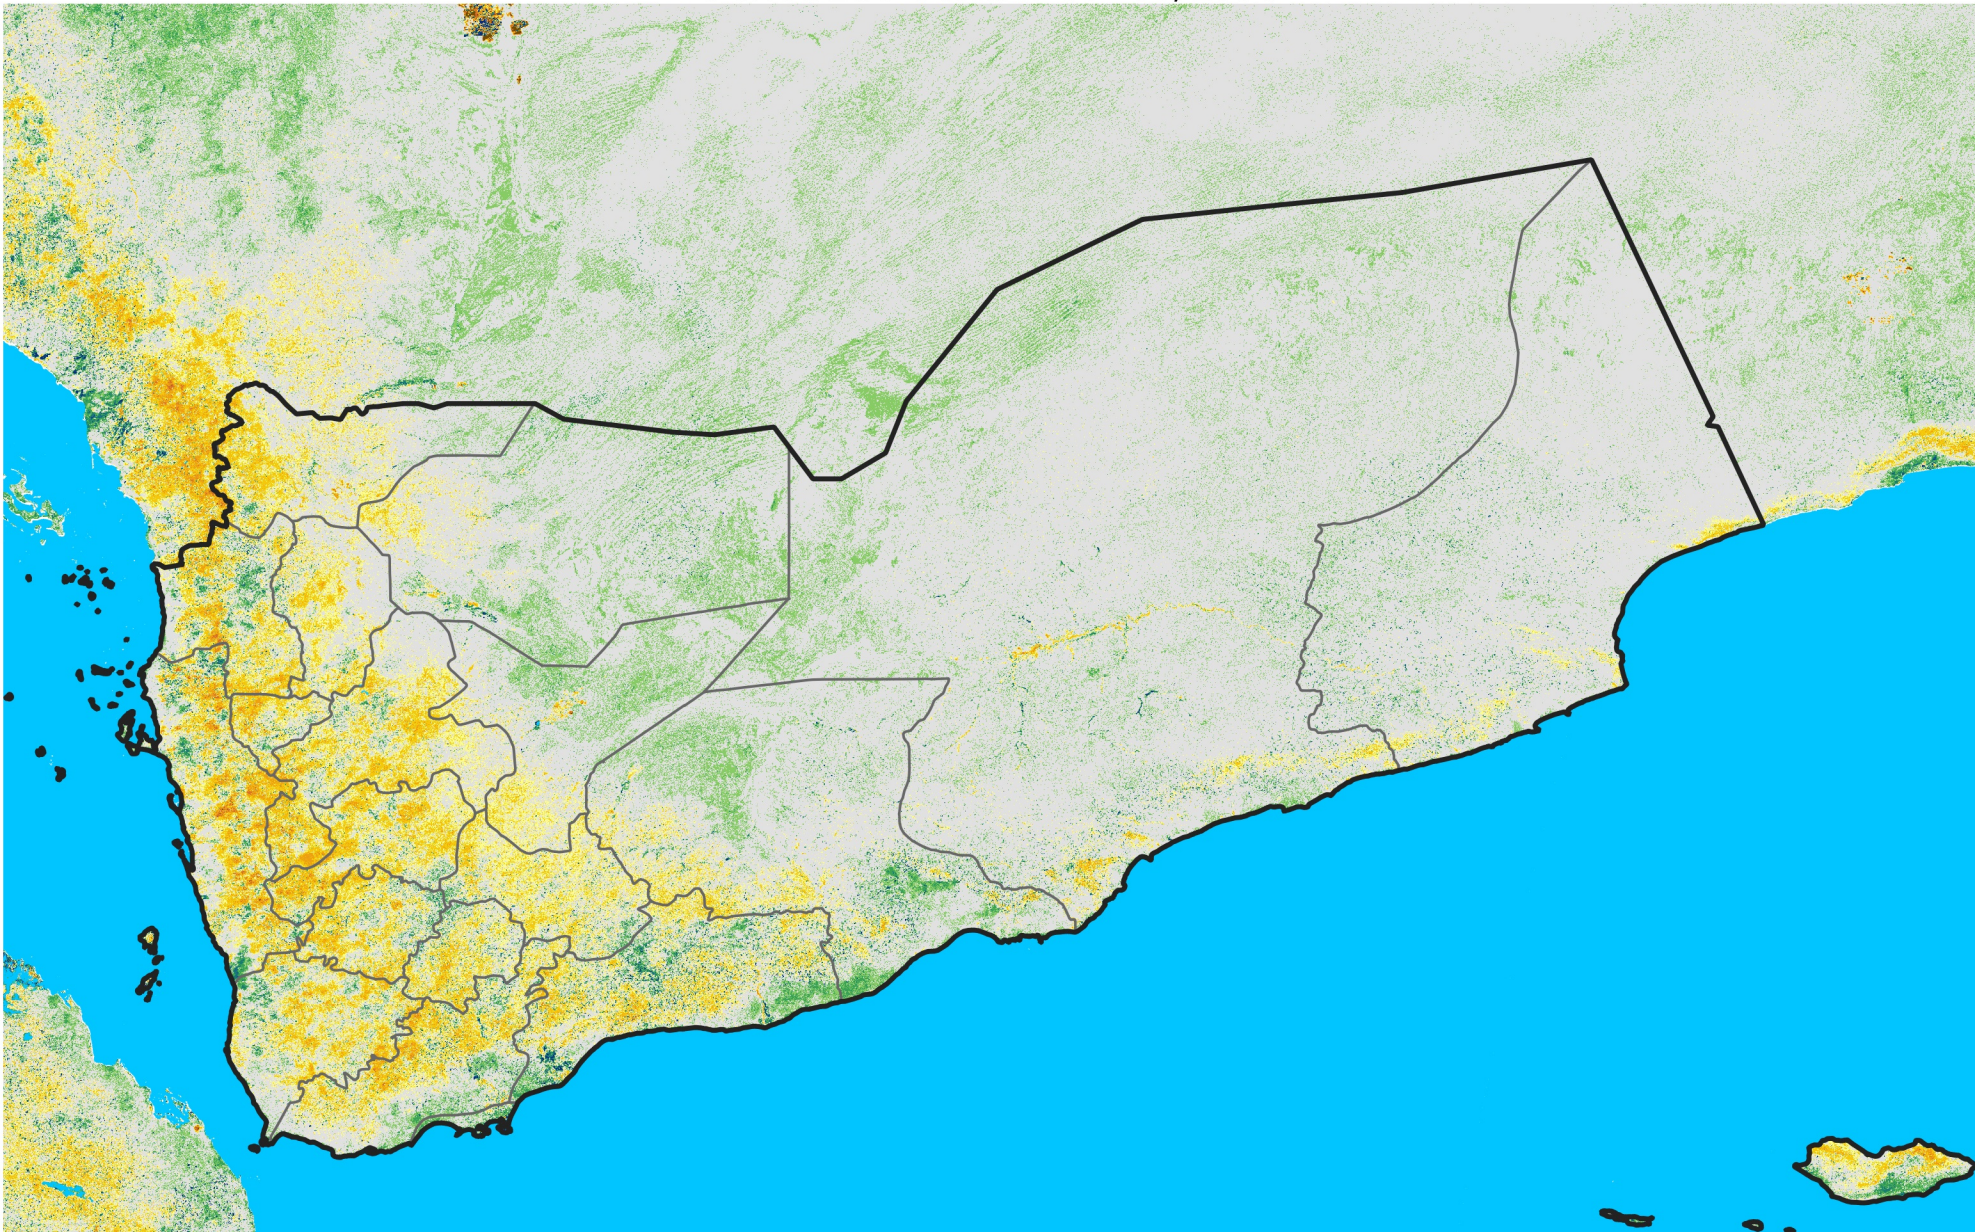

Yemen

Percent of Mean NDVI

2006 / mean (2003 - 2022)

Period 28 / October 01 - 10, 2006

Percent of Normal