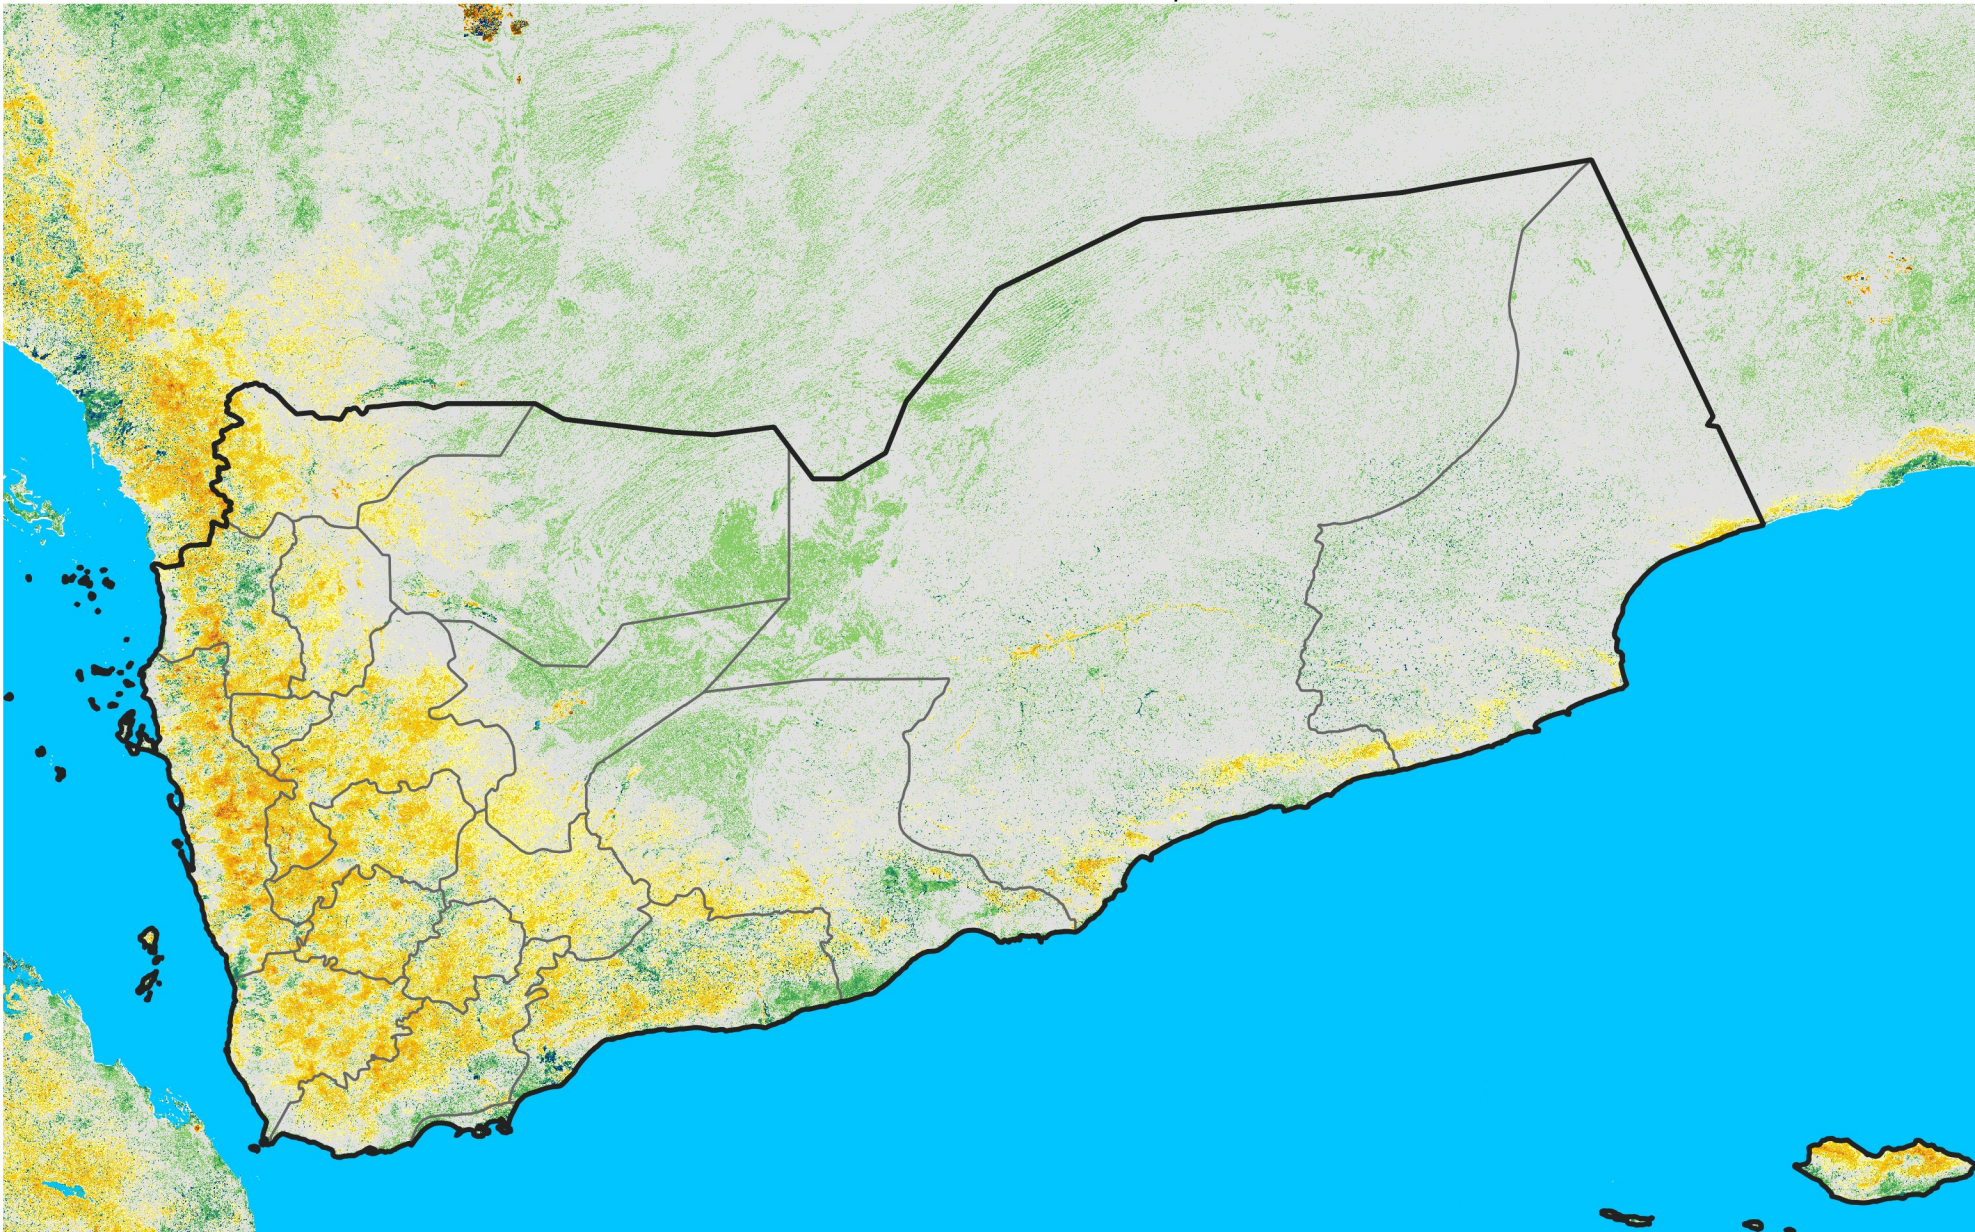

Yemen

Percent of Mean NDVI

2006 / mean (2003 - 2022)

Period 29 / October 11 - 20, 2006

Percent of Normal