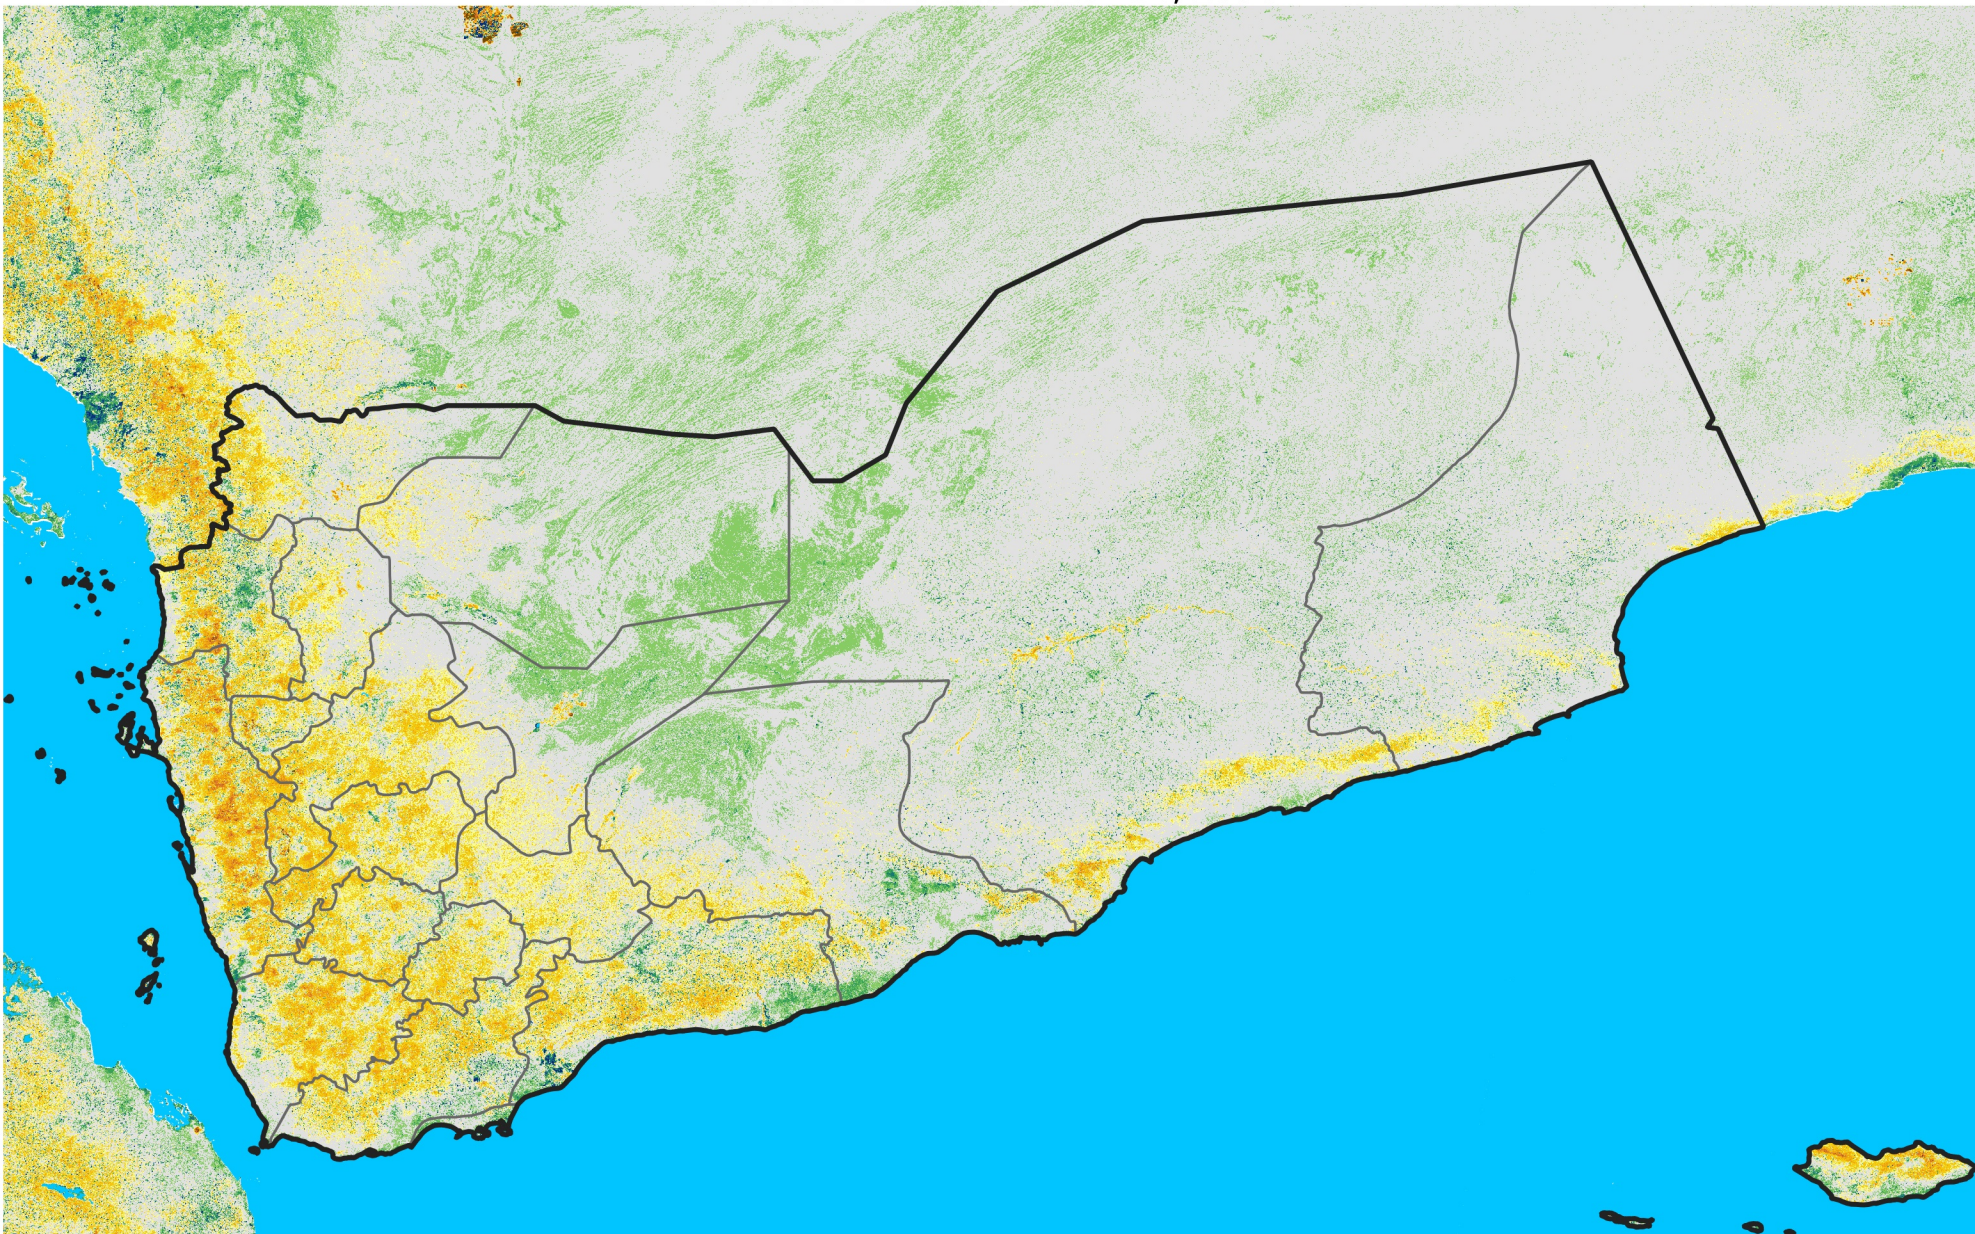

Yemen

Percent of Mean NDVI

2006 / mean (2003 - 2022)

Period 30 / October 21 - 31, 2006

Percent of Normal