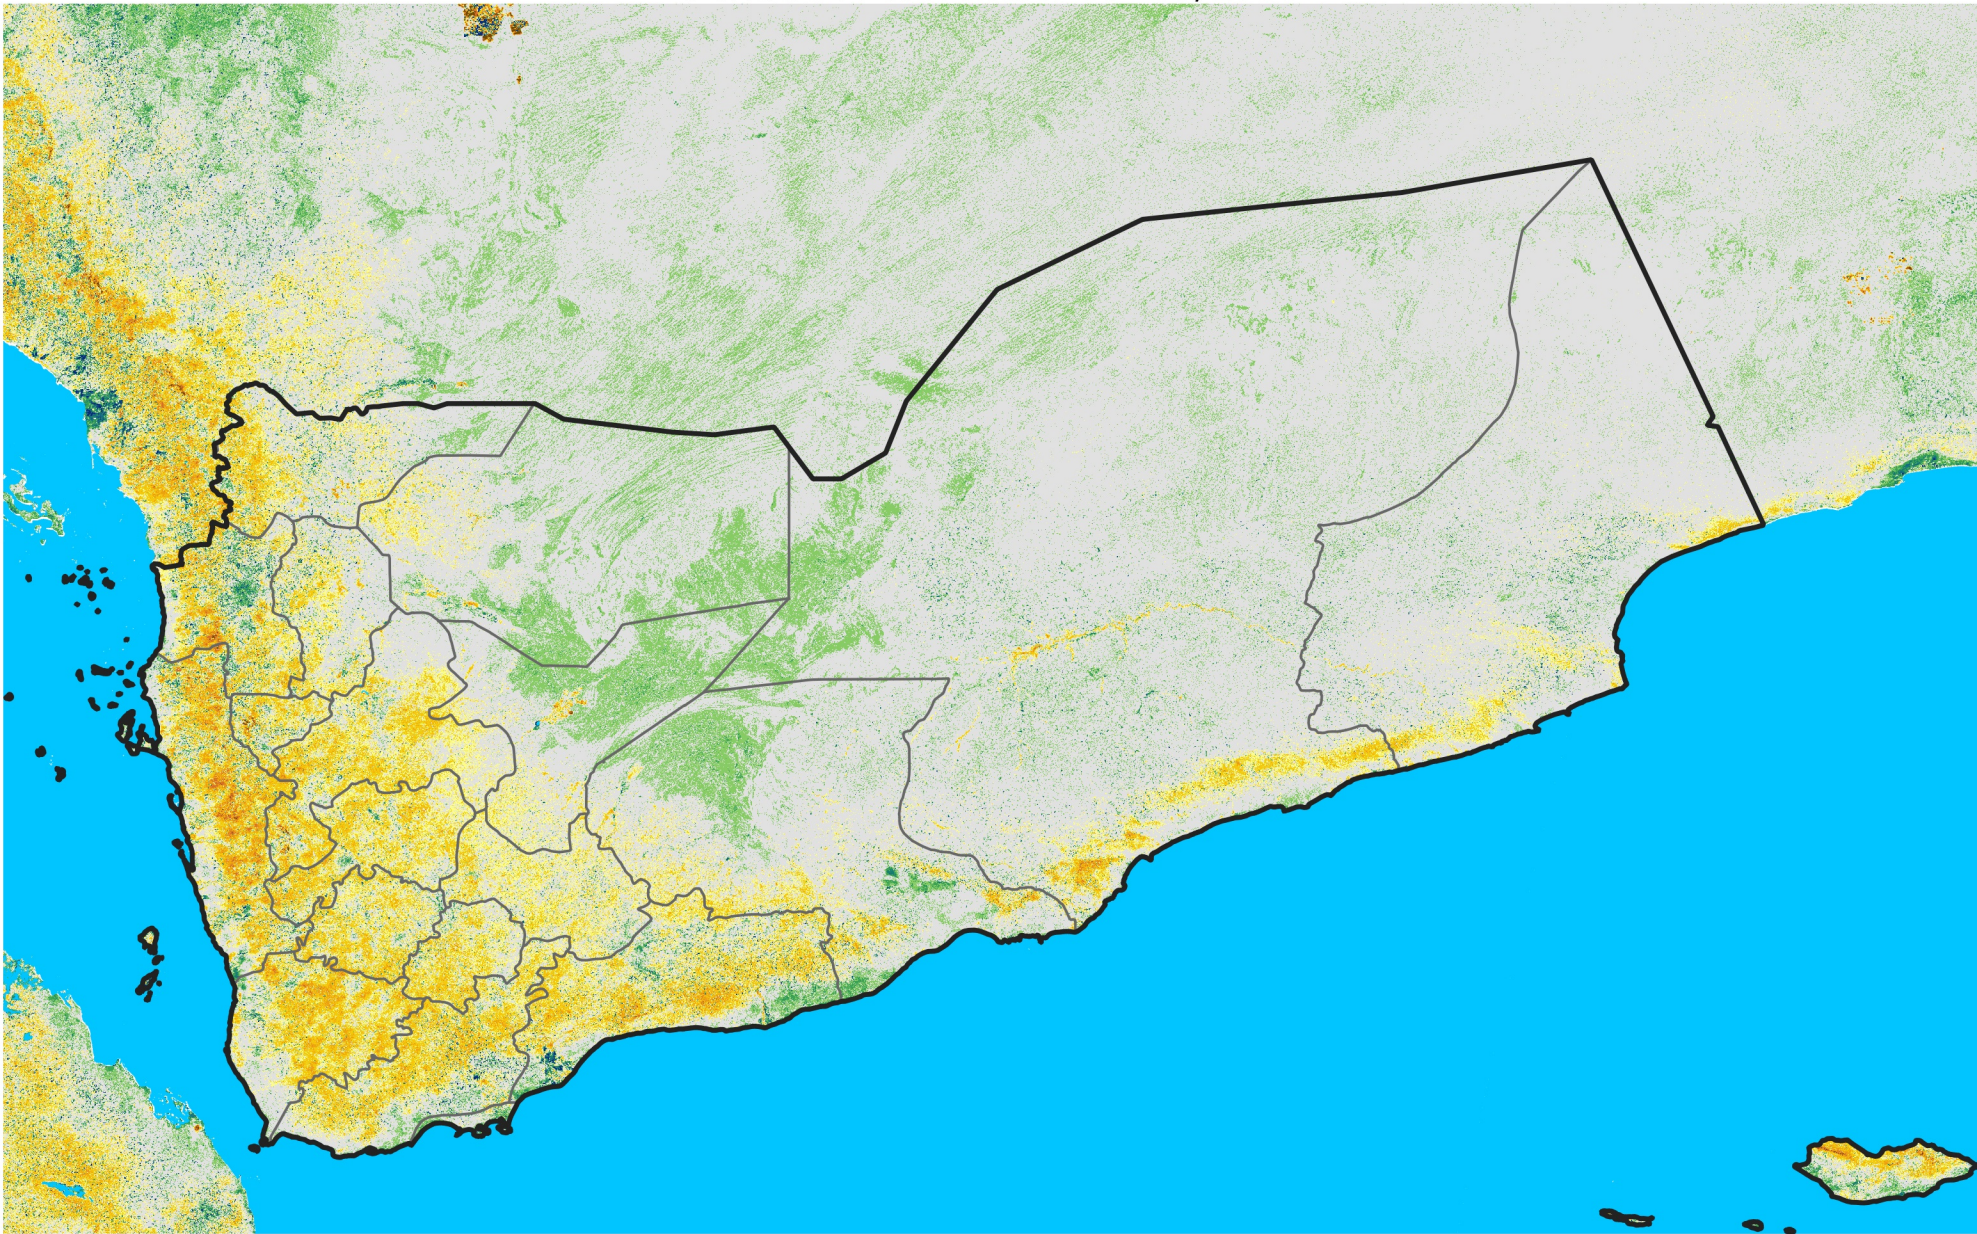

Yemen

Percent of Mean NDVI

2006 / mean (2003 - 2022)

Period 31 / November 01 - 10, 2006

Percent of Normal