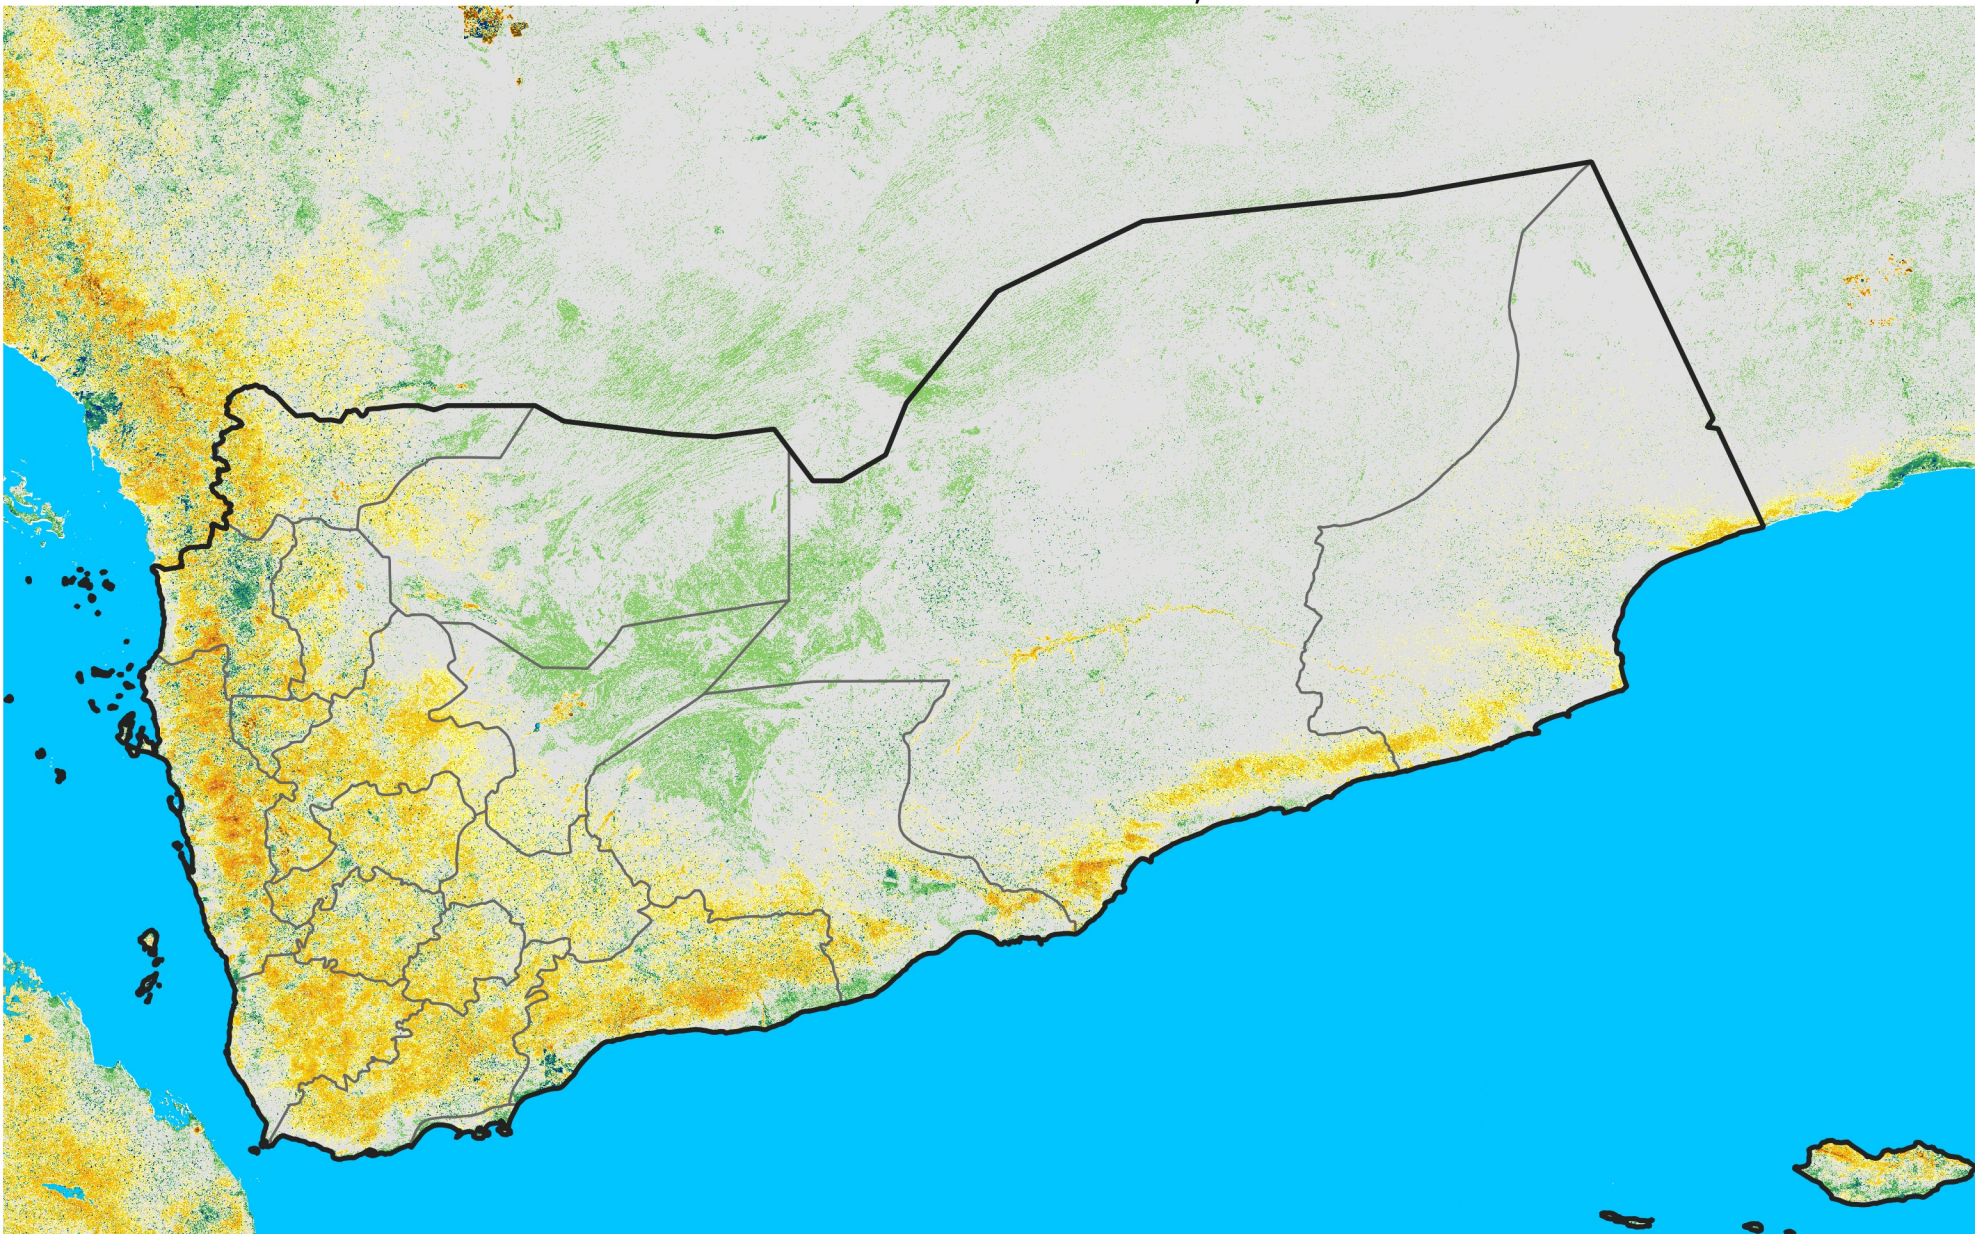

Yemen

Percent of Mean NDVI

2006 / mean (2003 - 2022)

Period 32 / November 11 - 20, 2006

Percent of Normal