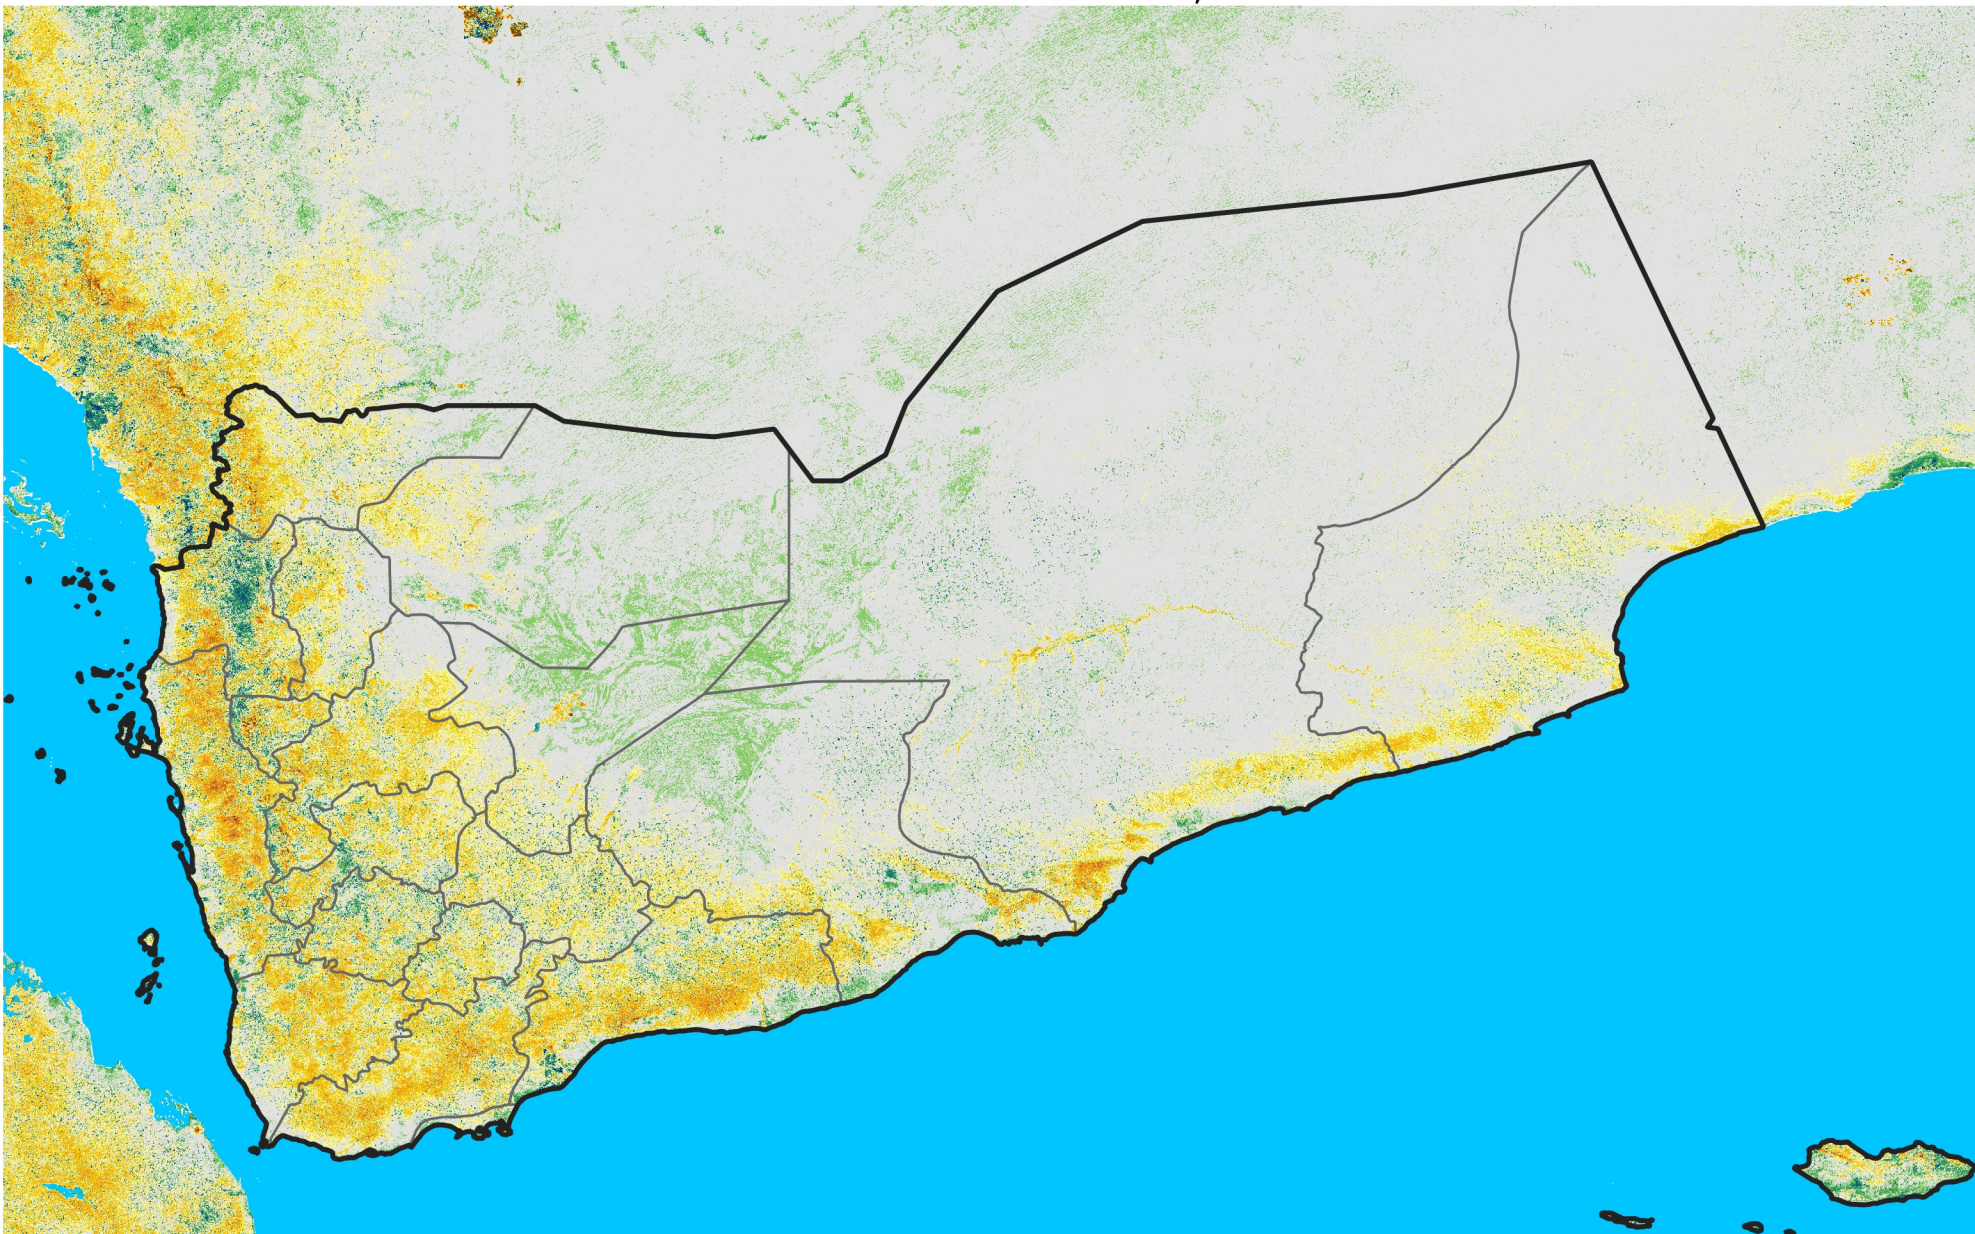

Yemen

Percent of Mean NDVI

2006 / mean (2003 - 2022)

Period 33 / November 21 - 30, 2006

Percent of Normal