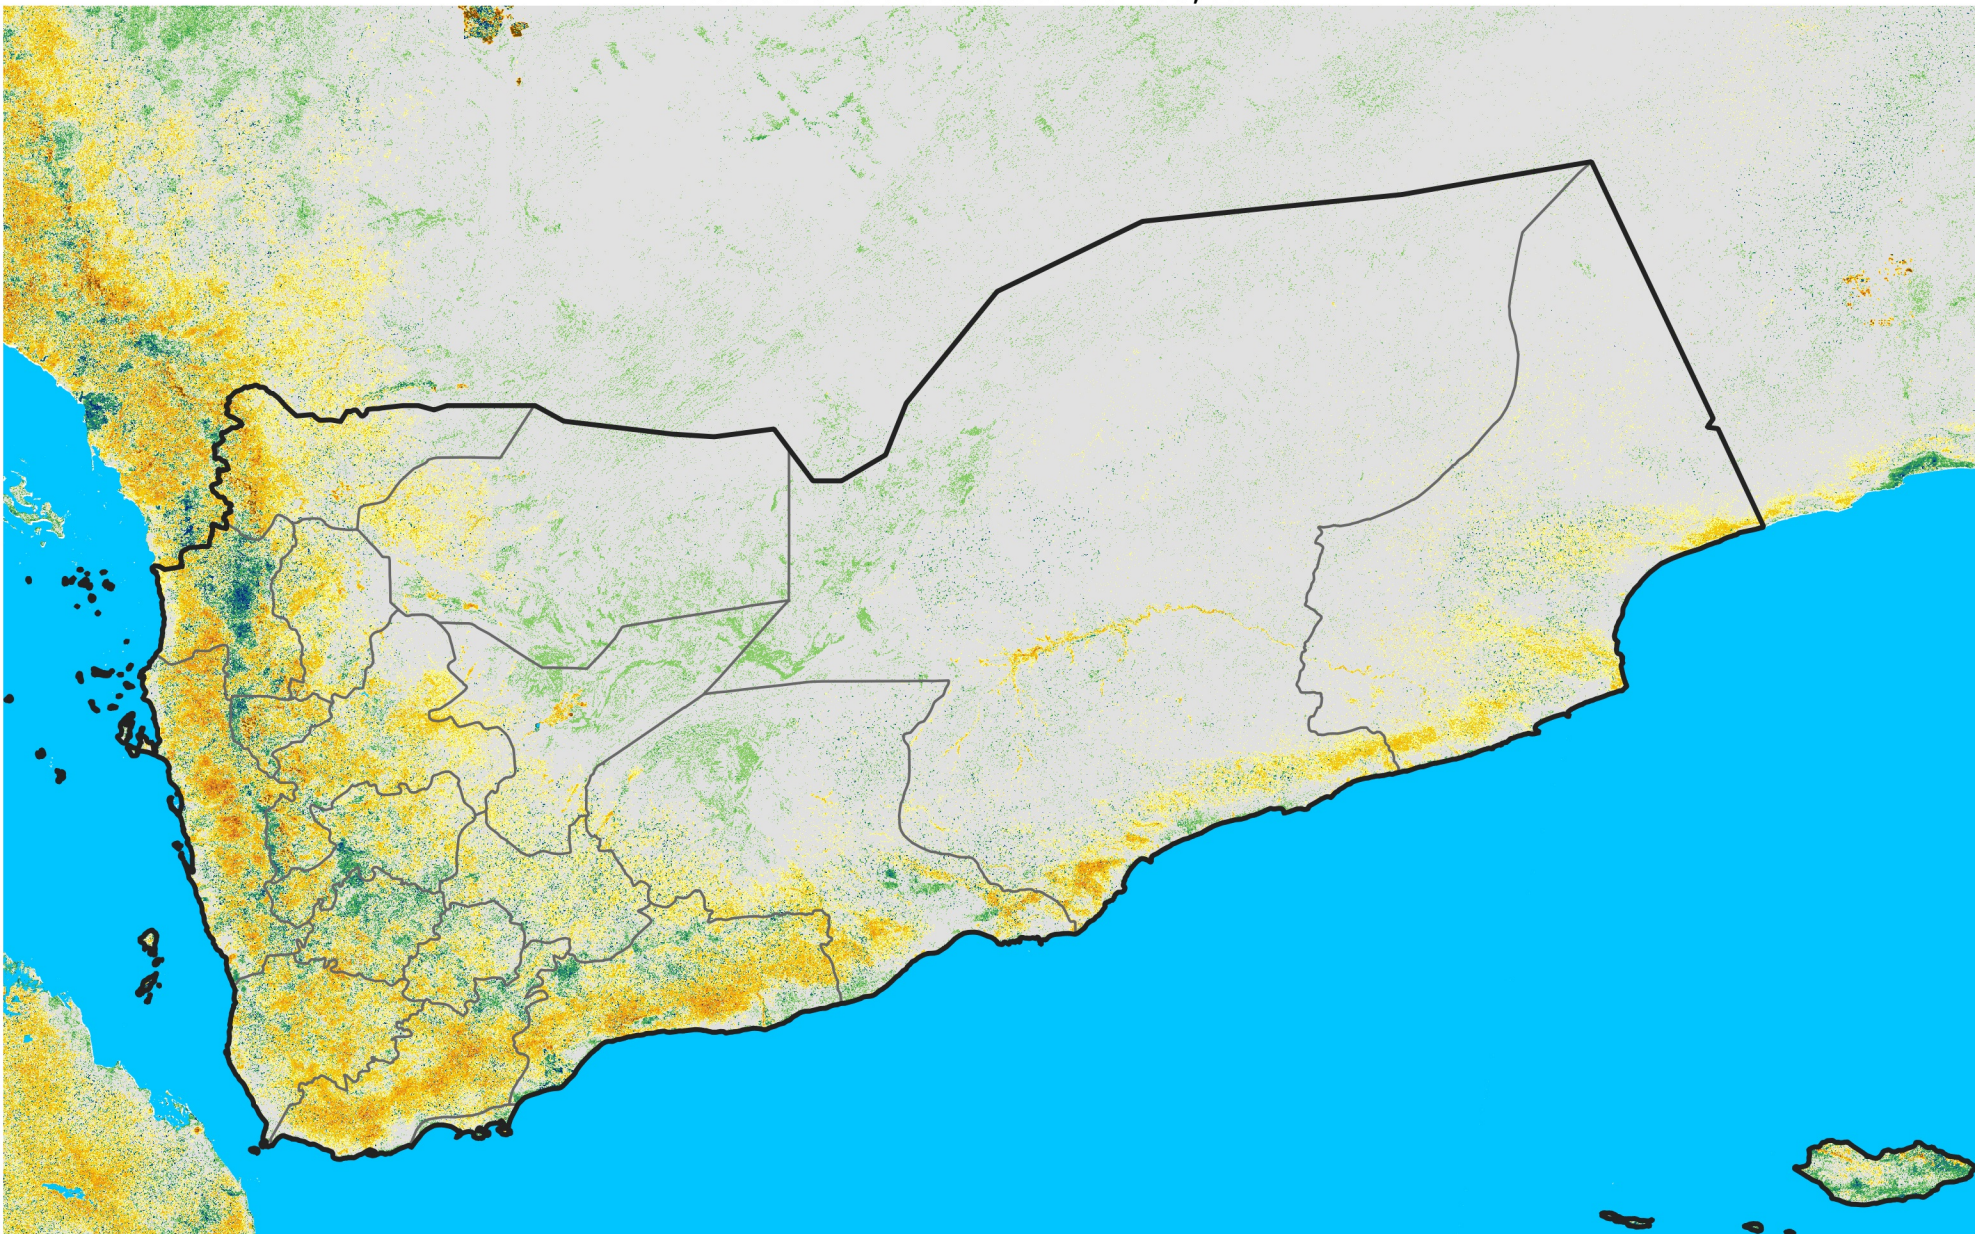

Yemen

Percent of Mean NDVI

2006 / mean (2003 - 2022)

Period 34 / December 01 - 10, 2006

Percent of Normal