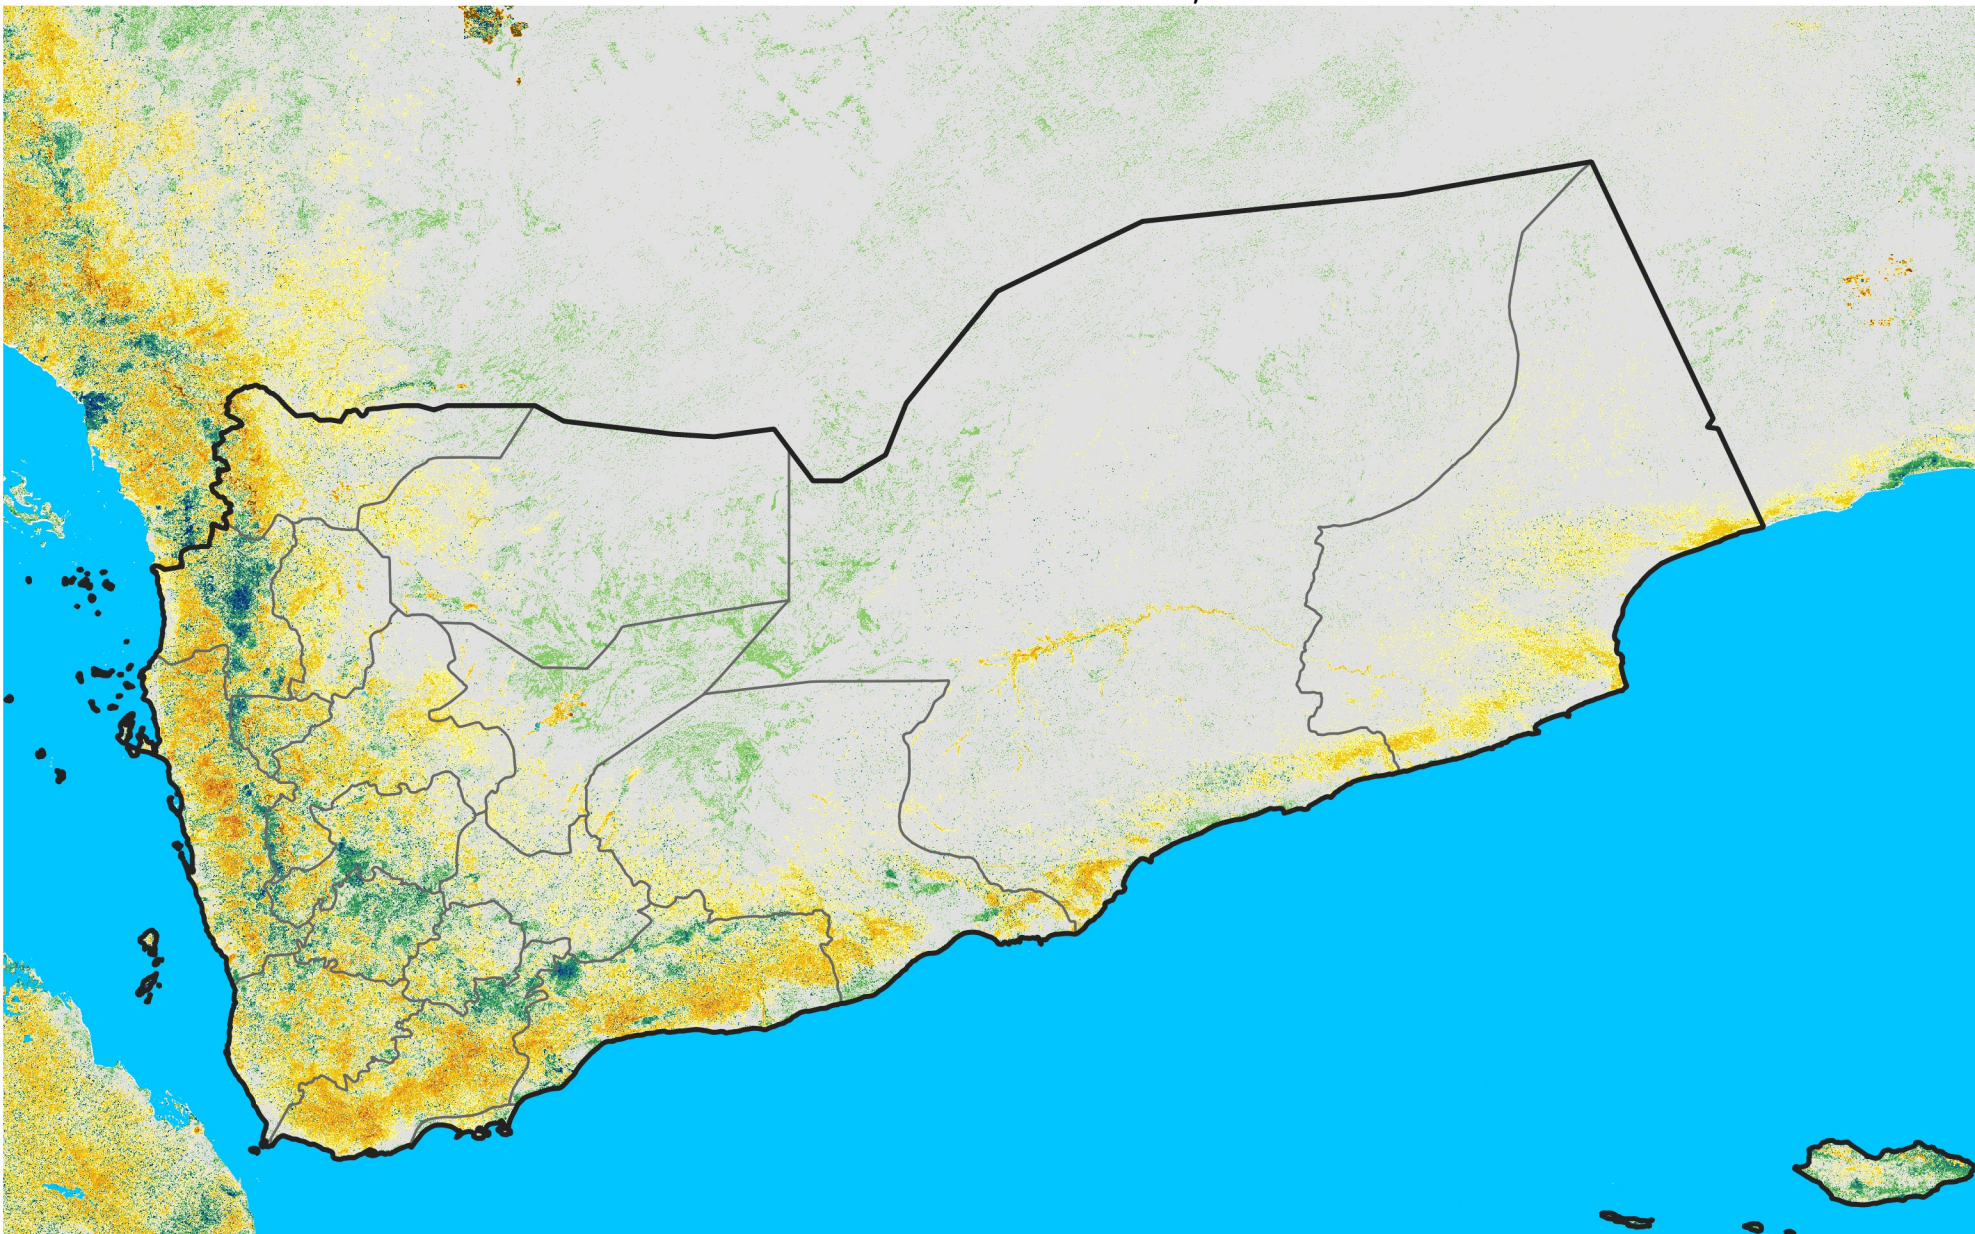

Yemen

Percent of Mean NDVI

2006 / mean (2003 - 2022)

Period 35 / December 11 - 20, 2006

Percent of Normal