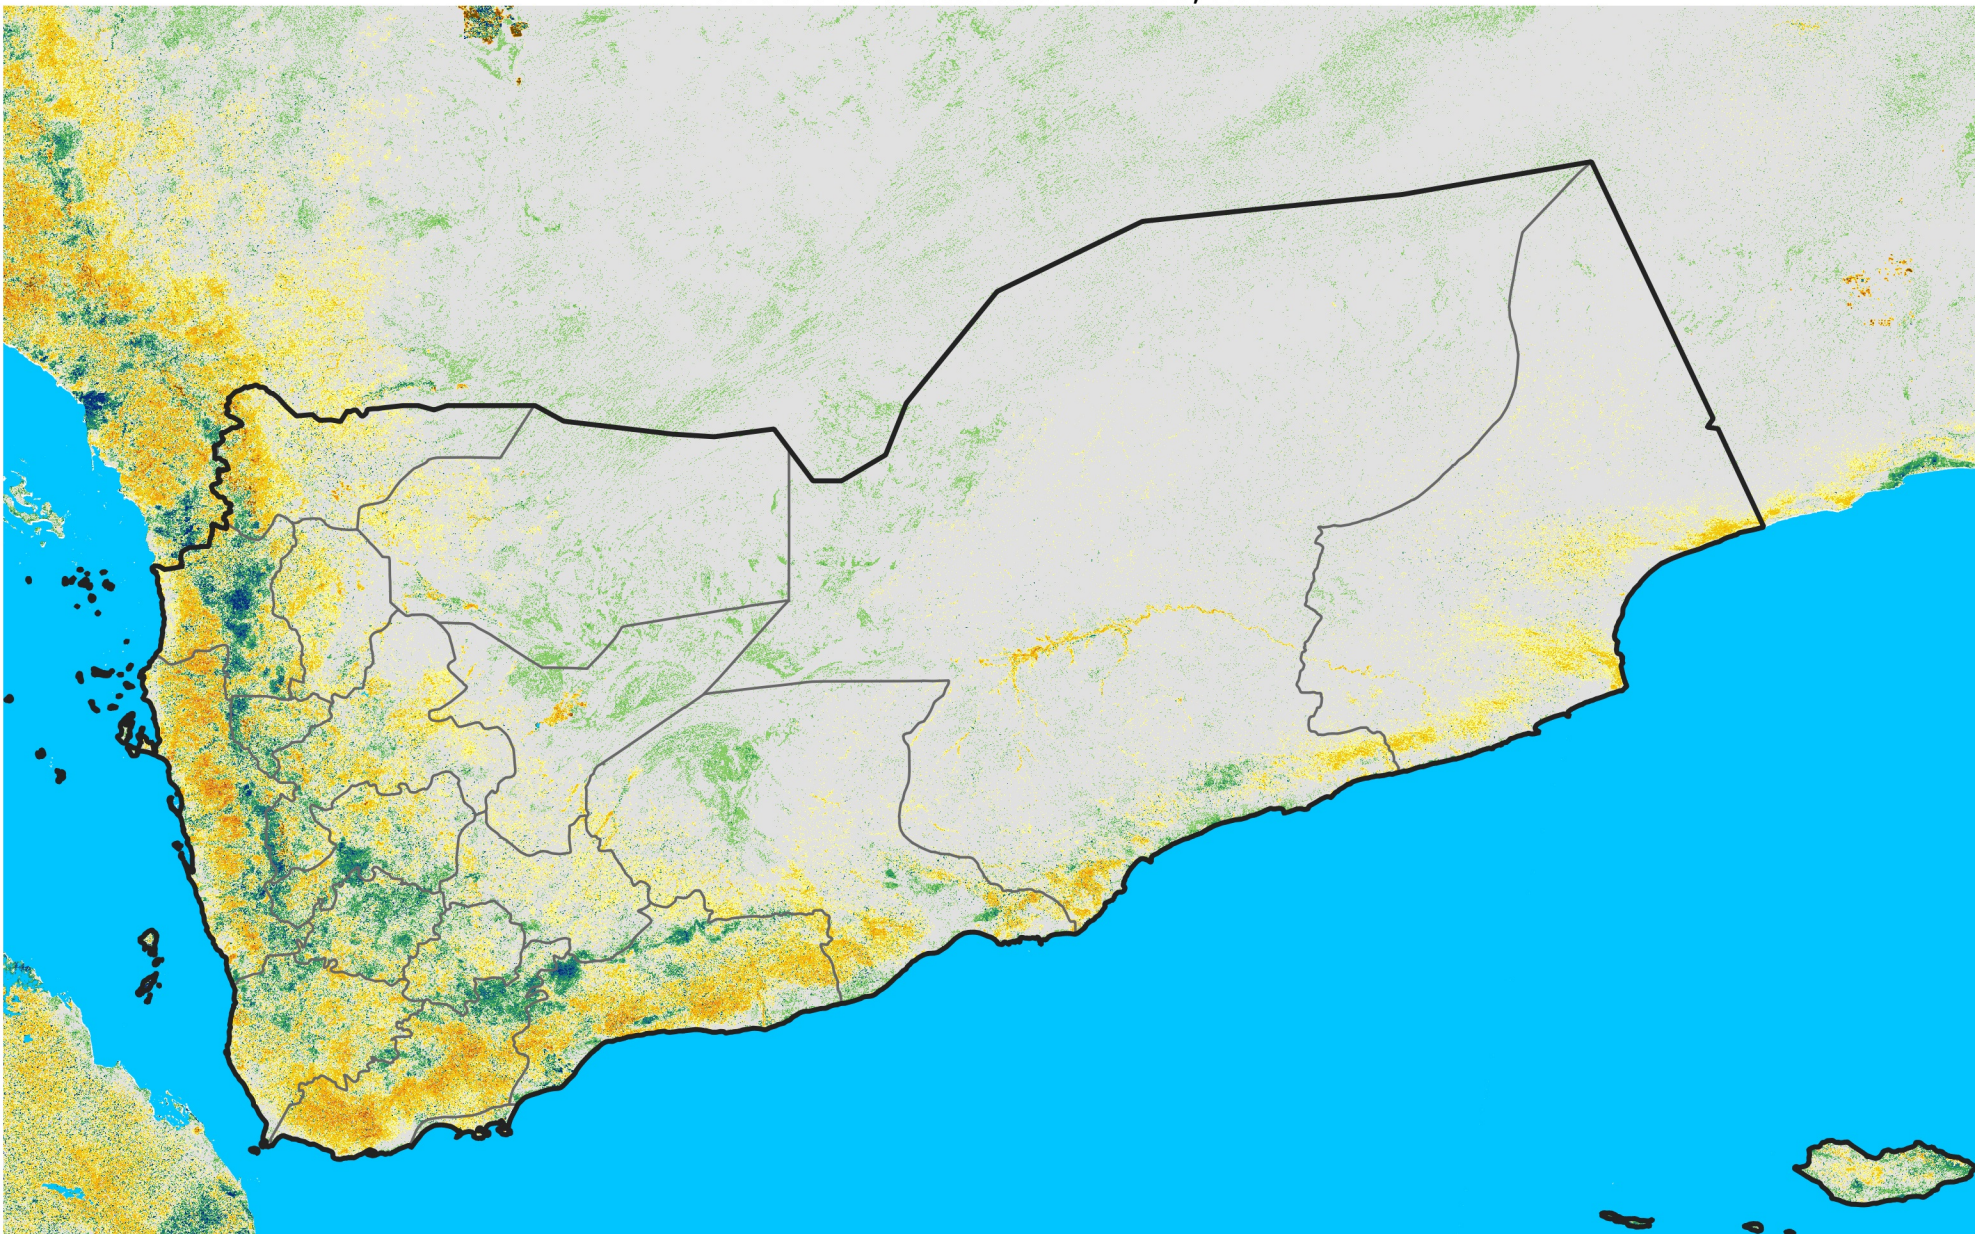

Yemen

Percent of Mean NDVI

2006 / mean (2003 - 2022)

Period 36 / December 21 - 31, 2006

Percent of Normal