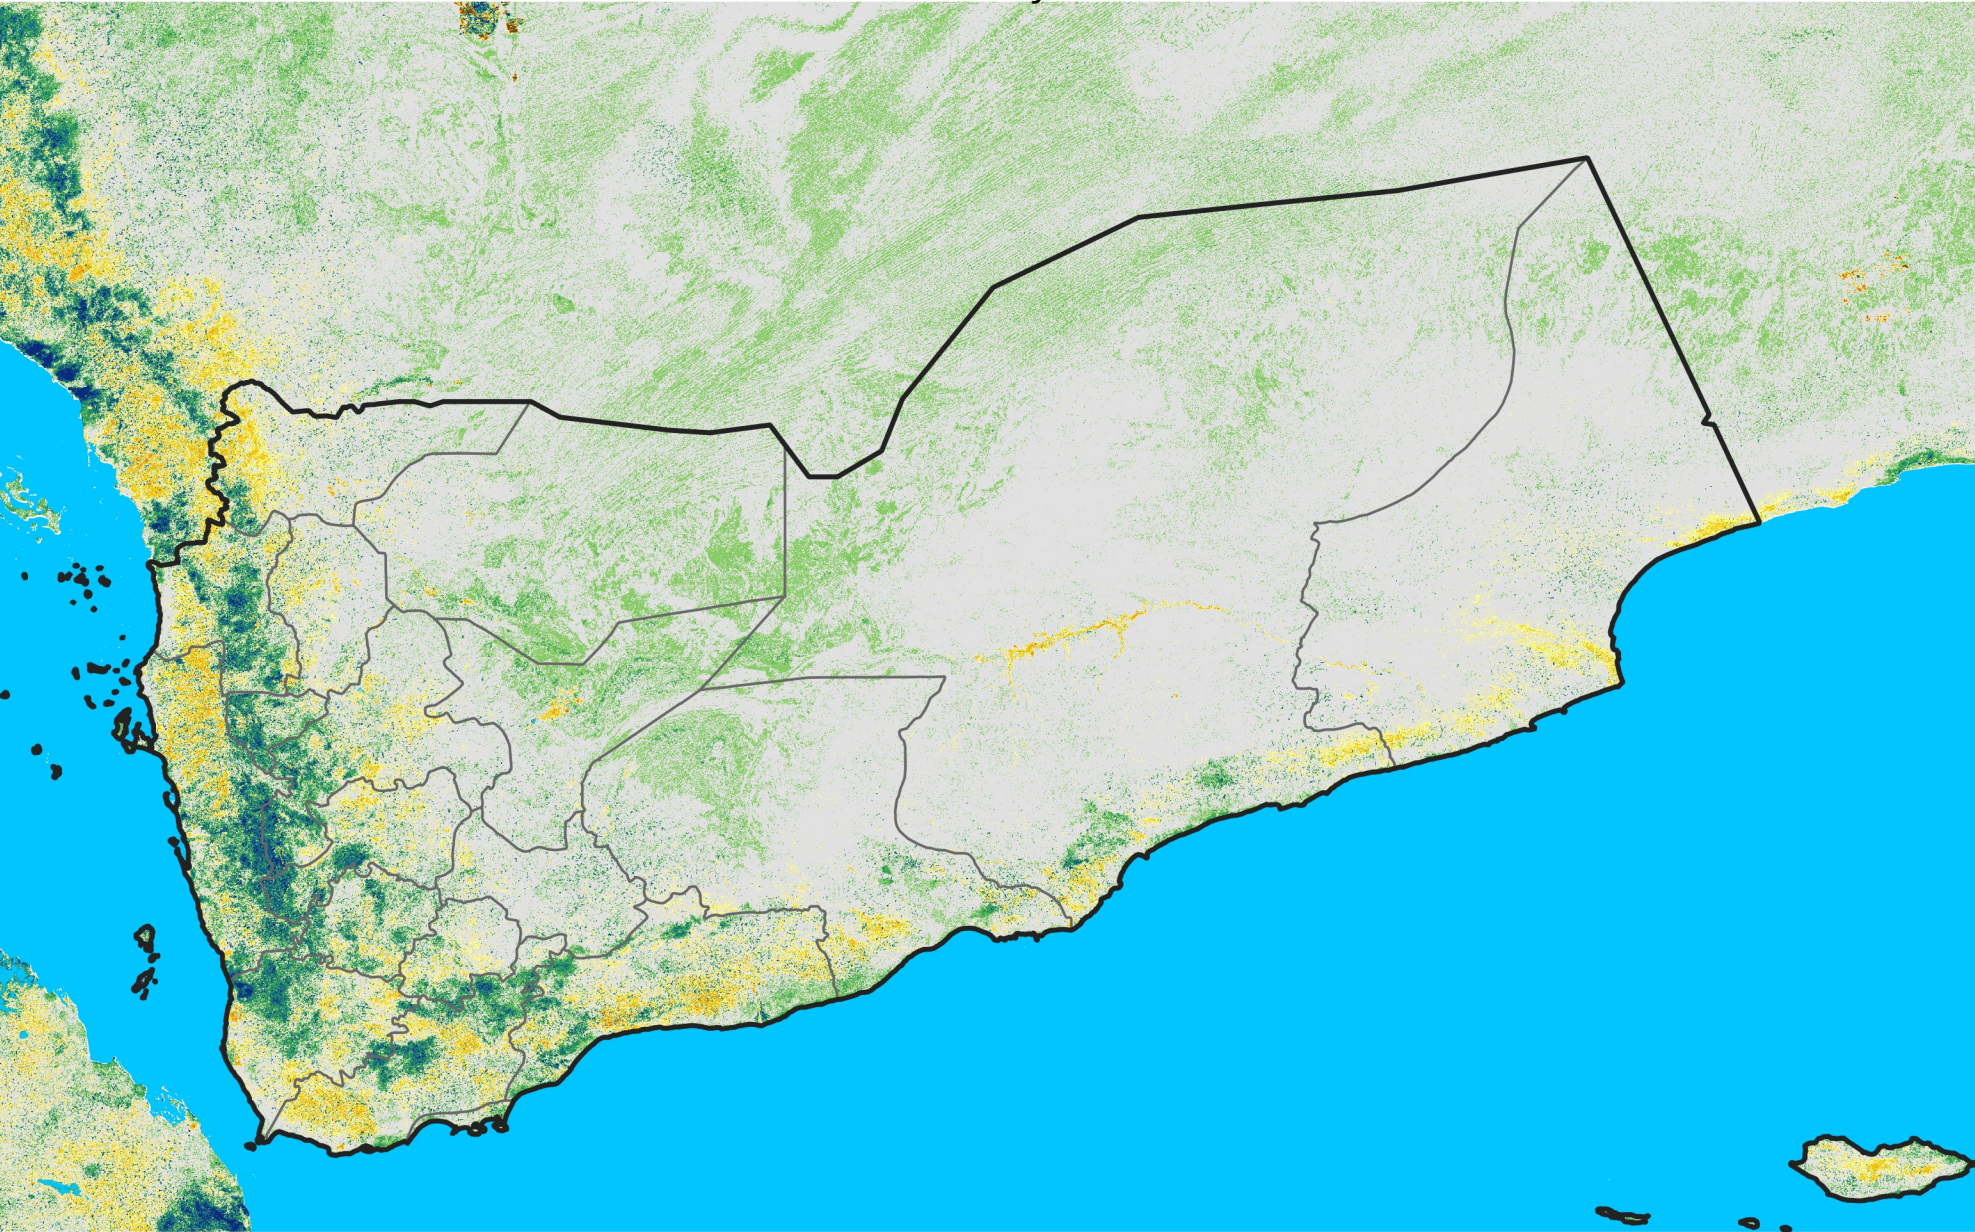

Yemen

Percent of Mean NDVI

2007 / mean (2003 - 2022)

Period 04 / February 01 - 10, 2007

Percent of Normal