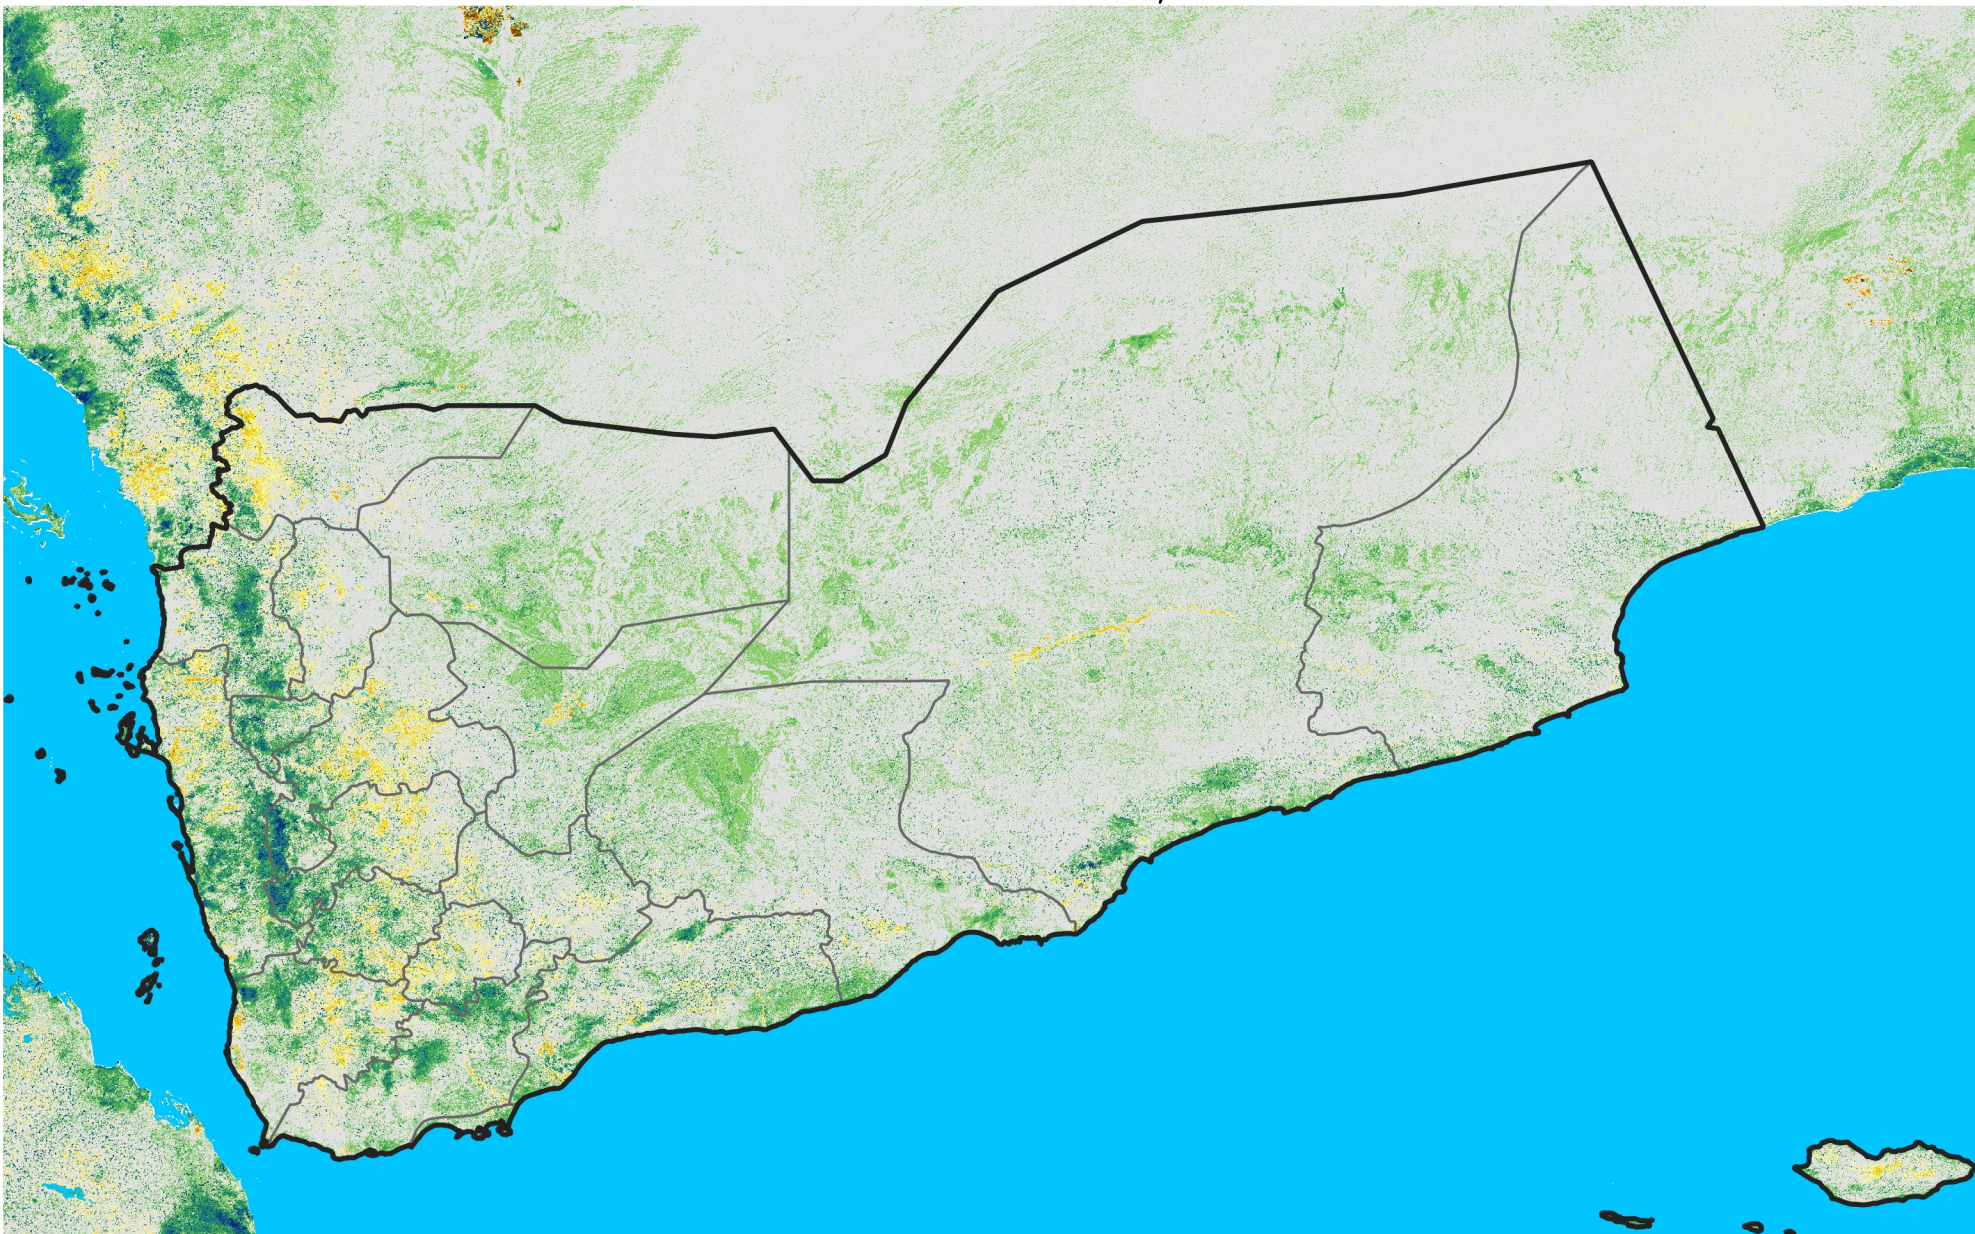

Yemen

Percent of Mean NDVI

2007 / mean (2003 - 2022)

Period 08 / March 11 - 20, 2007

Percent of Normal