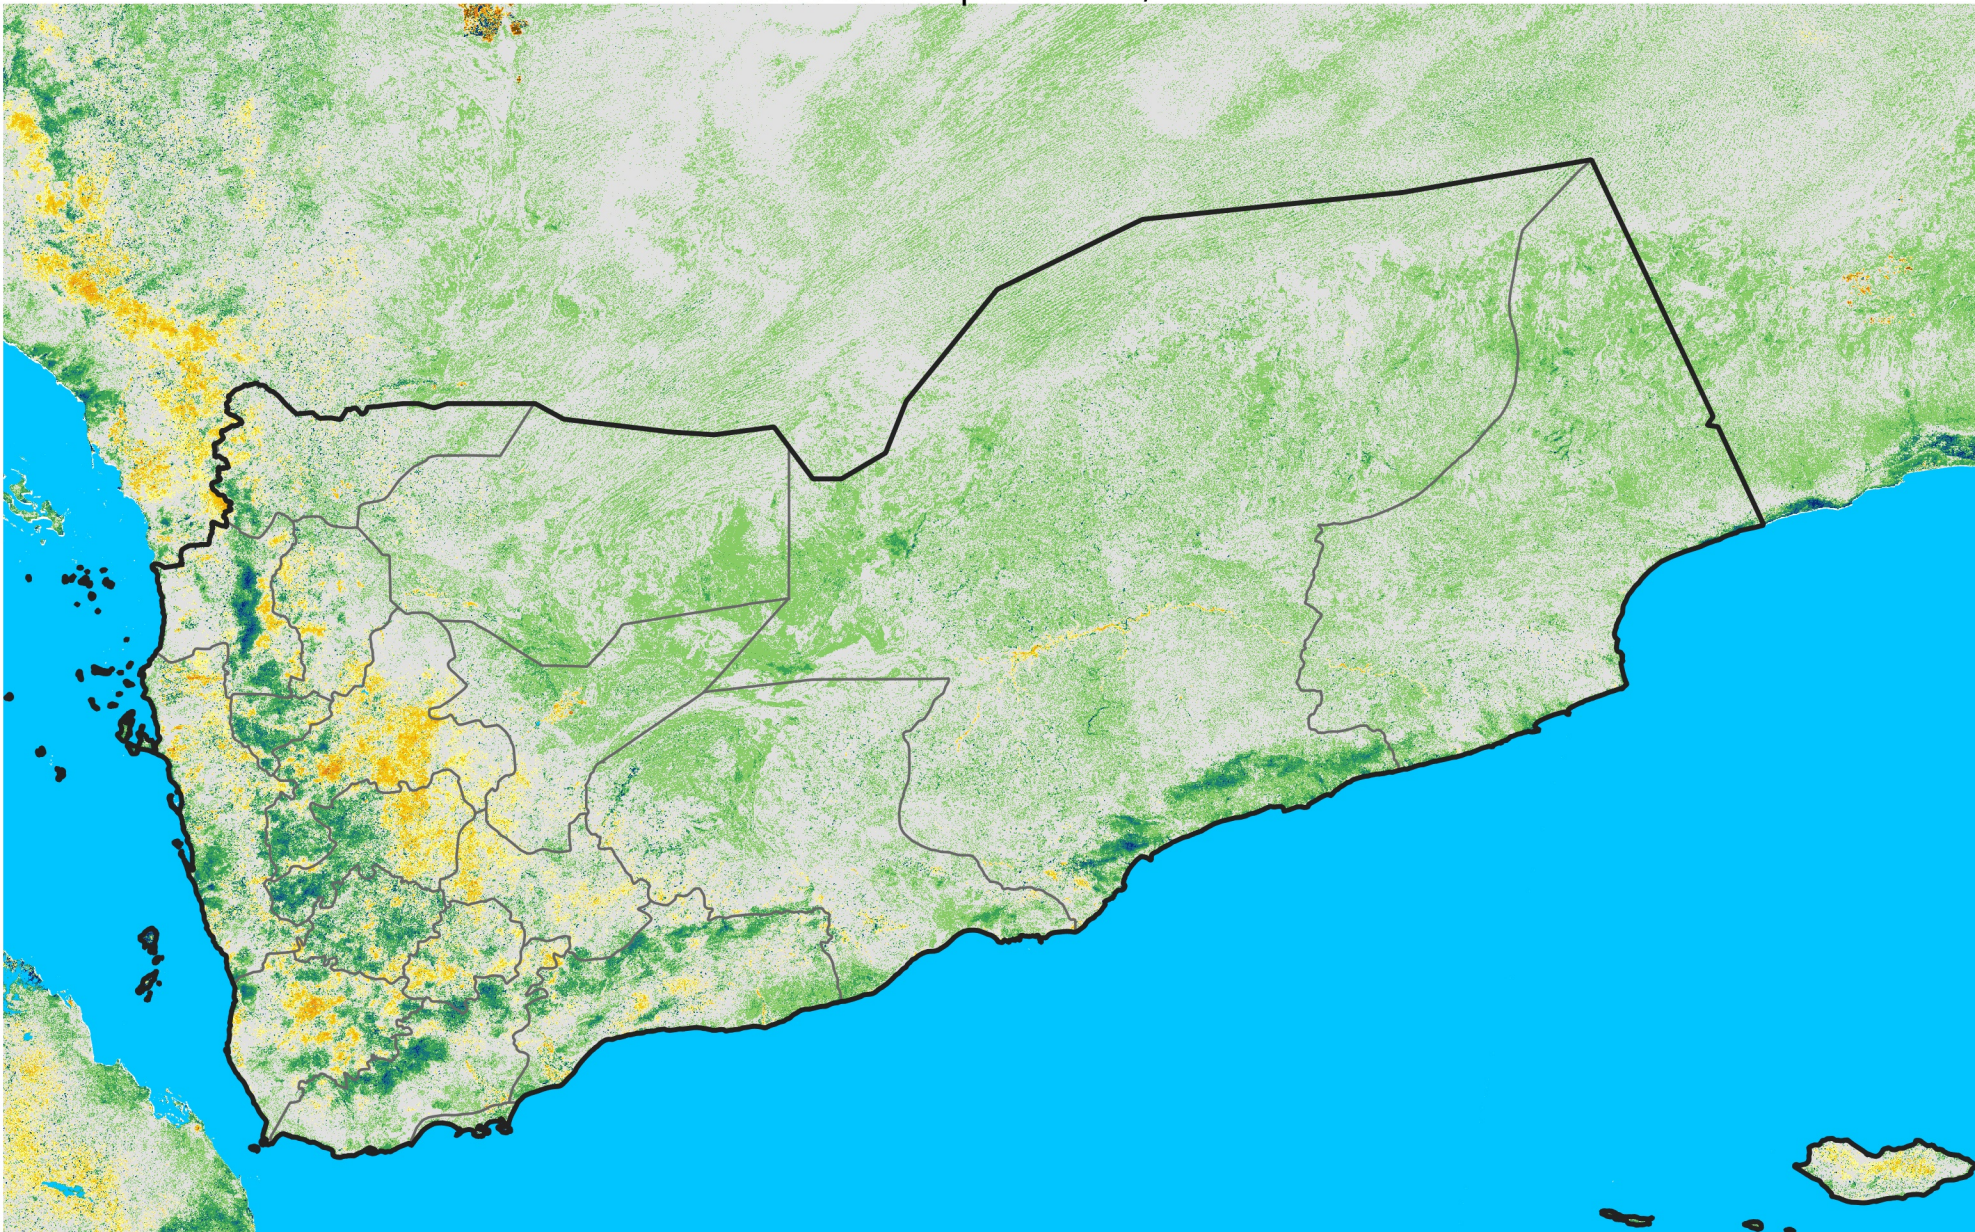

Yemen

Percent of Mean NDVI

2007 / mean (2003 - 2022)

Period 12 / April 21 - 30, 2007

Percent of Normal