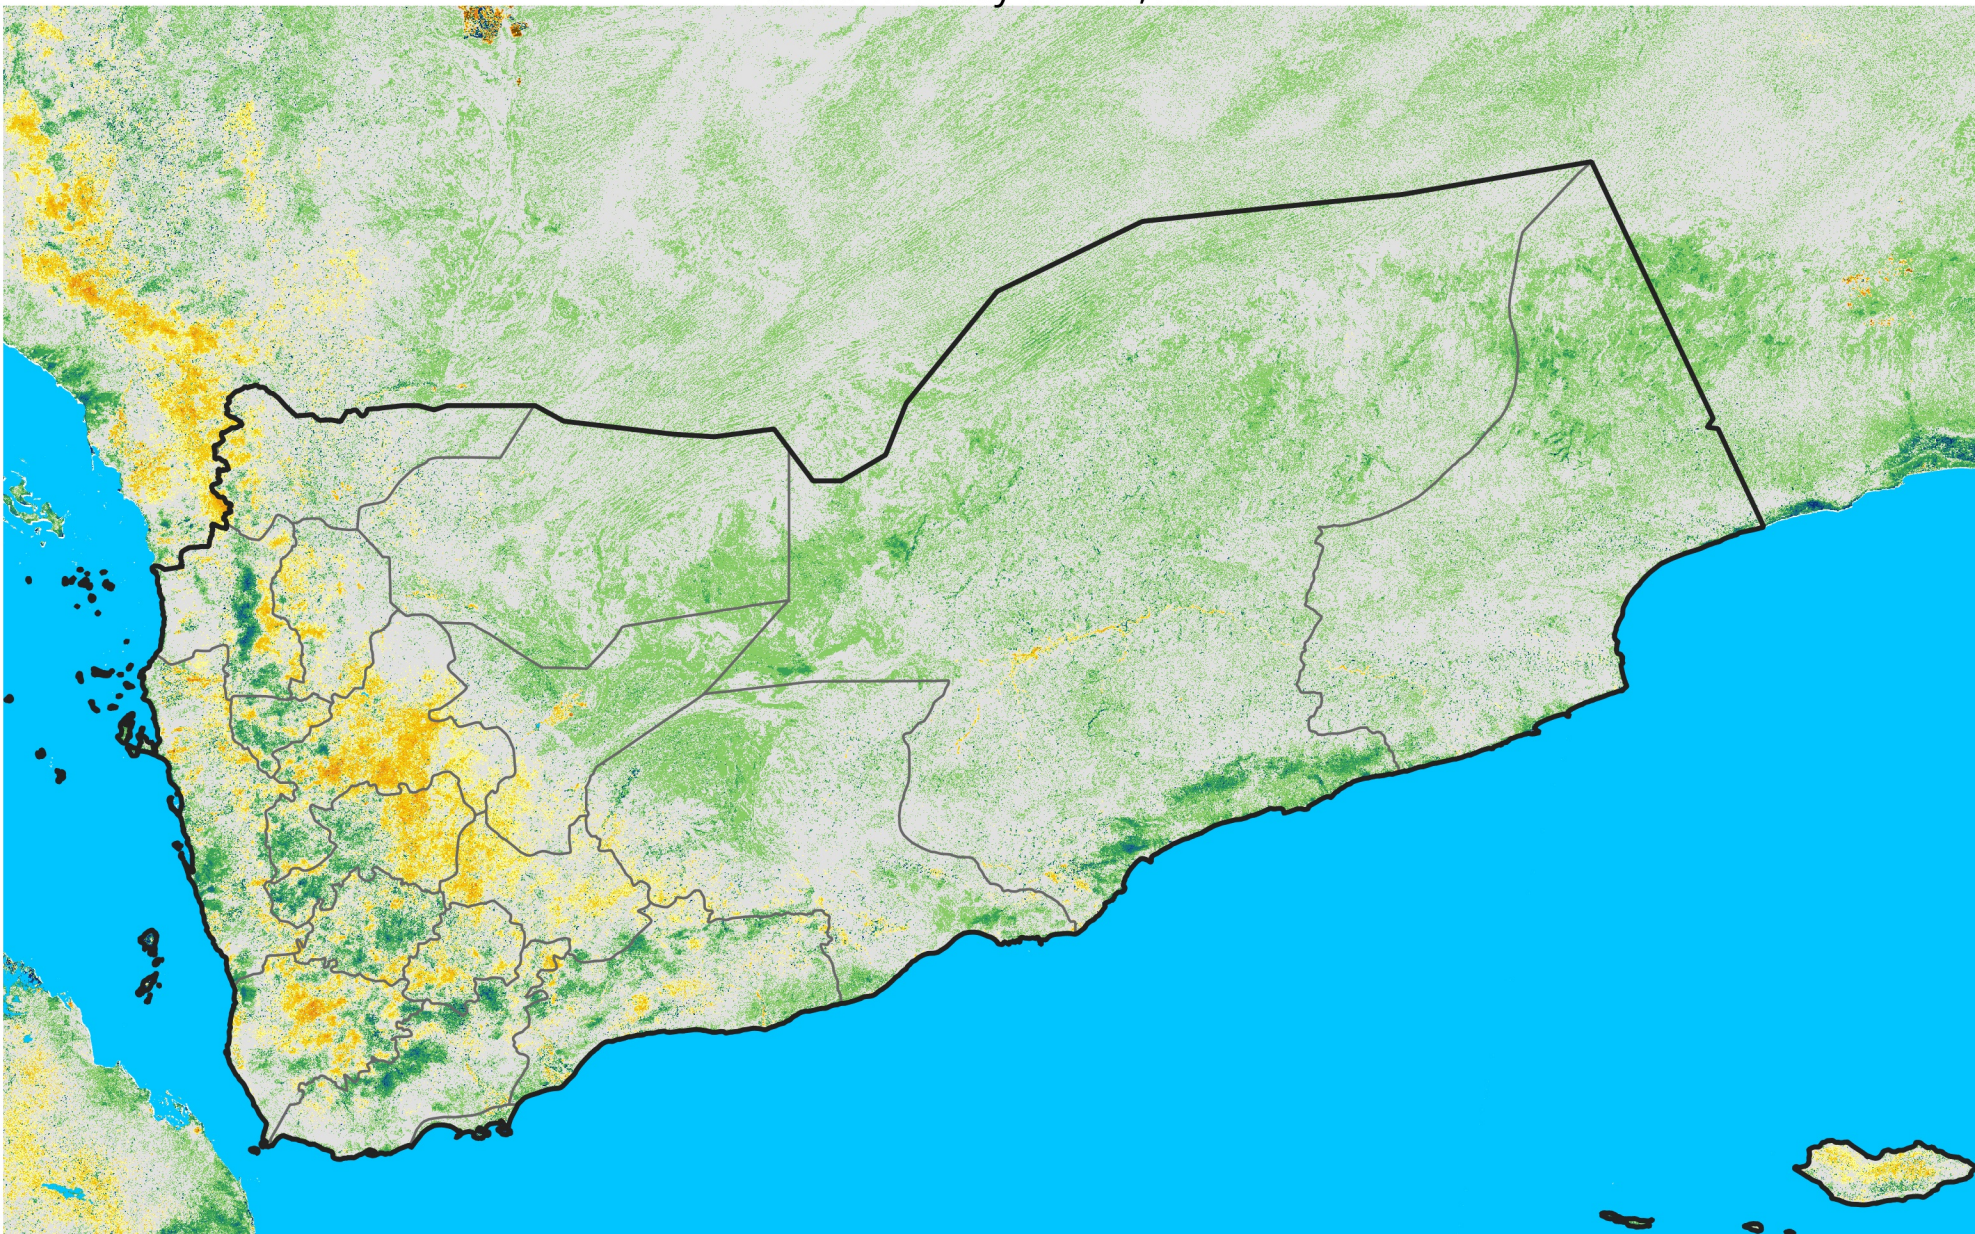

Yemen

Percent of Mean NDVI

2007 / mean (2003 - 2022)

Period 13 / May 01 - 10, 2007

Percent of Normal