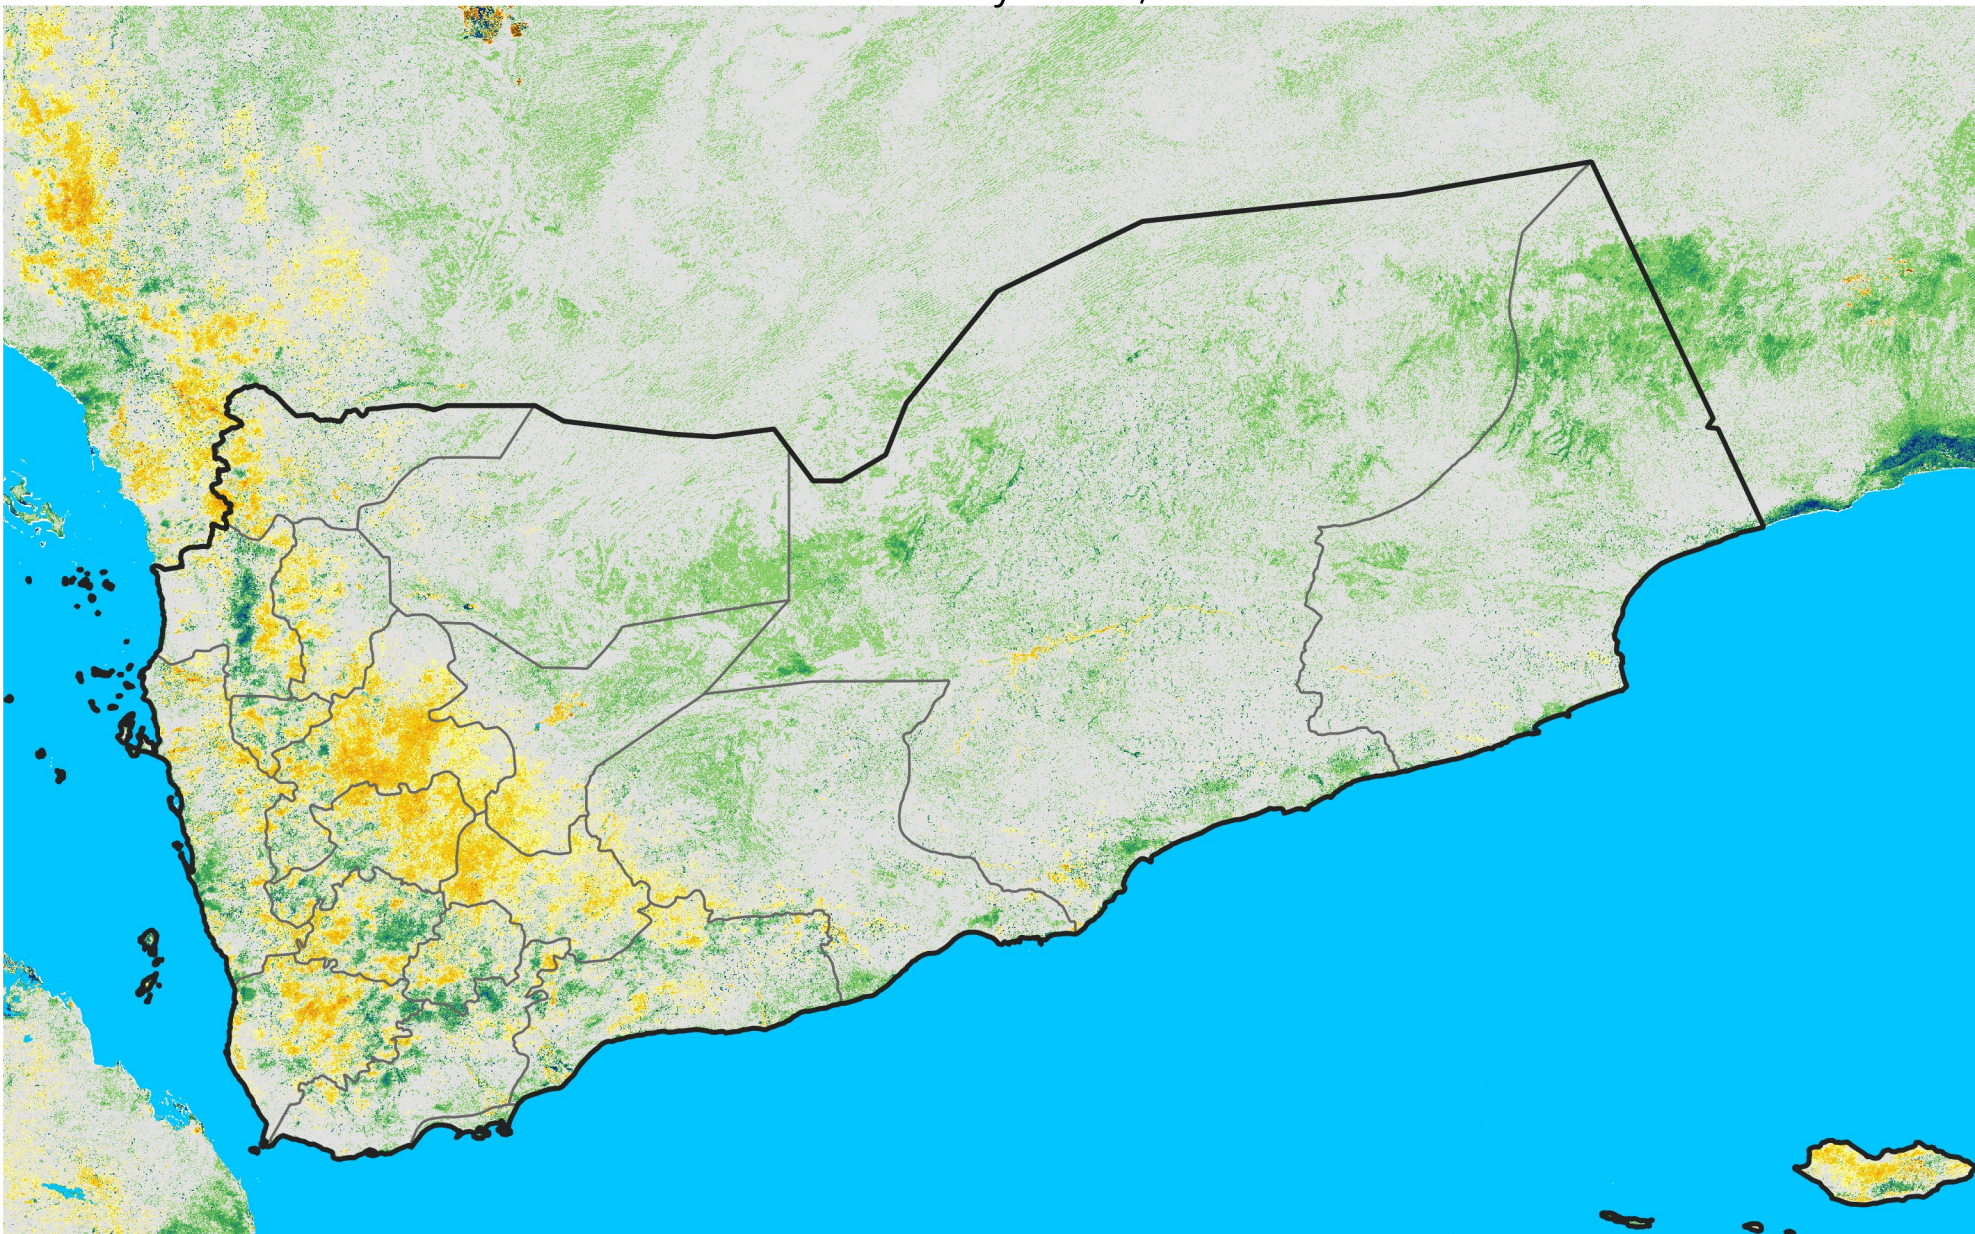

Yemen

Percent of Mean NDVI

2007 / mean (2003 - 2022)

Period 15 / May 21 - 31, 2007

Percent of Normal