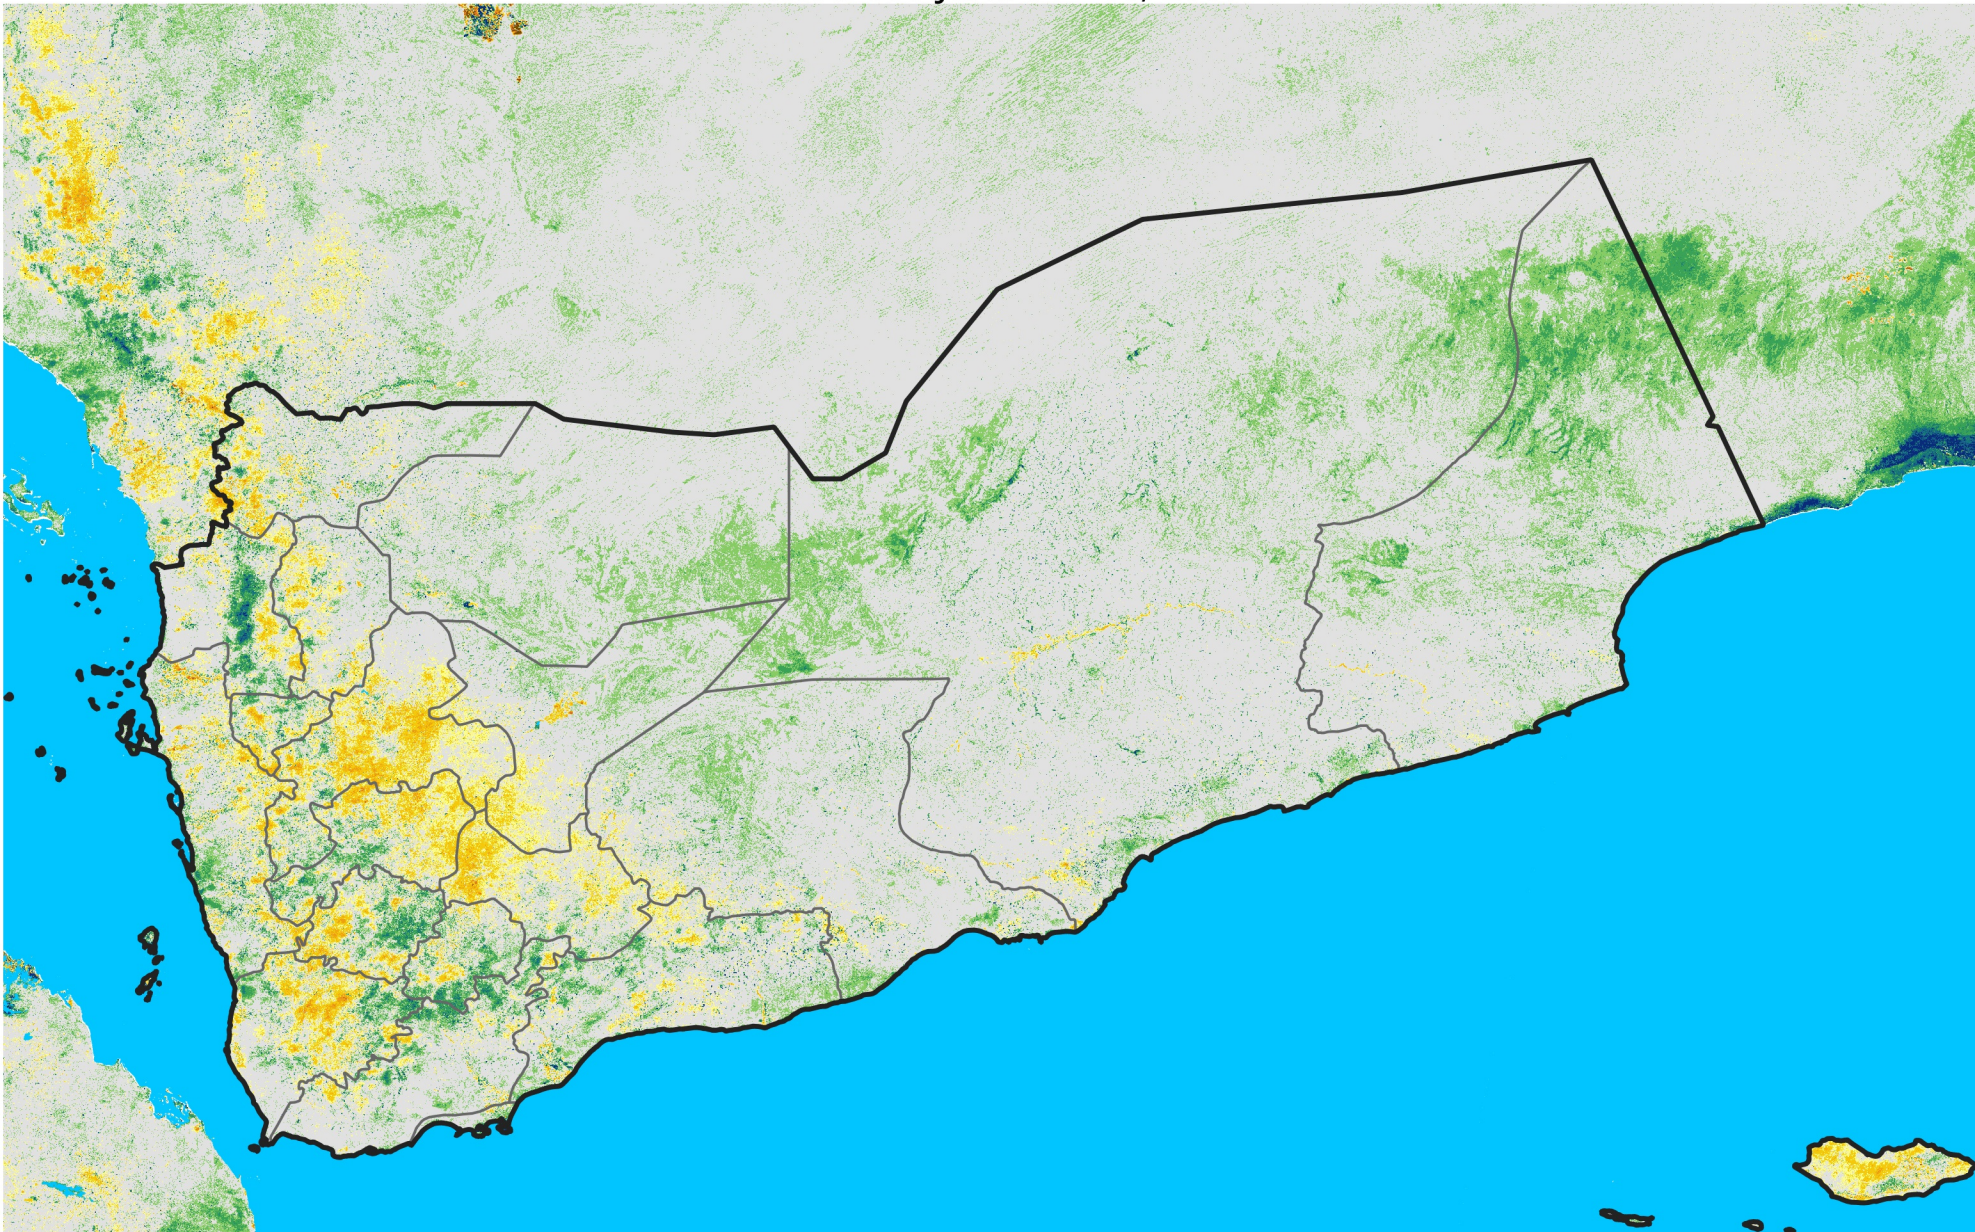

Yemen

Percent of Mean NDVI

2007 / mean (2003 - 2022)

Period 16 / June 01 - 10, 2007

Percent of Normal