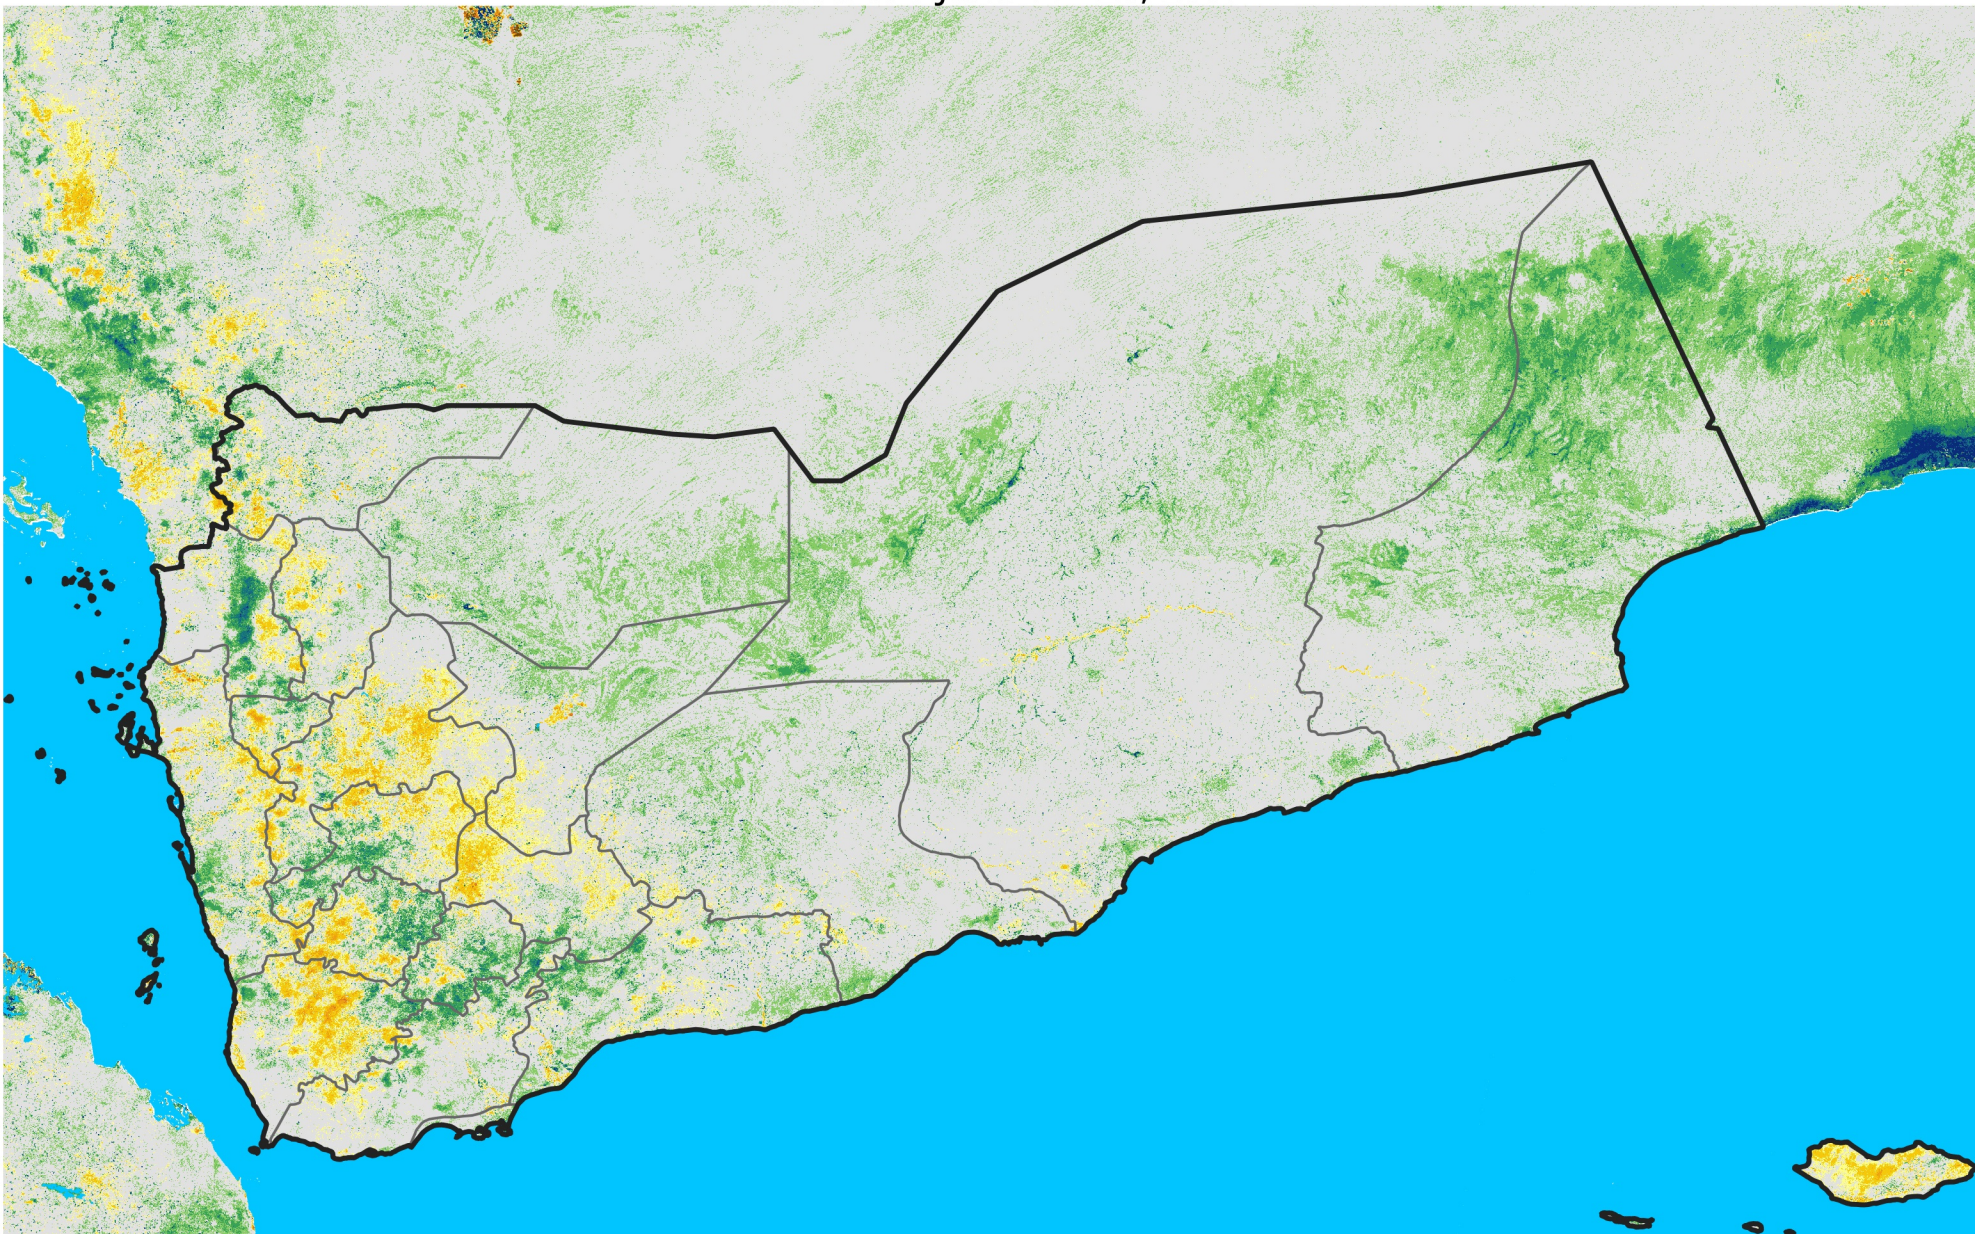

Yemen

Percent of Mean NDVI

2007 / mean (2003 - 2022)

Period 17 / June 11 - 20, 2007

Percent of Normal