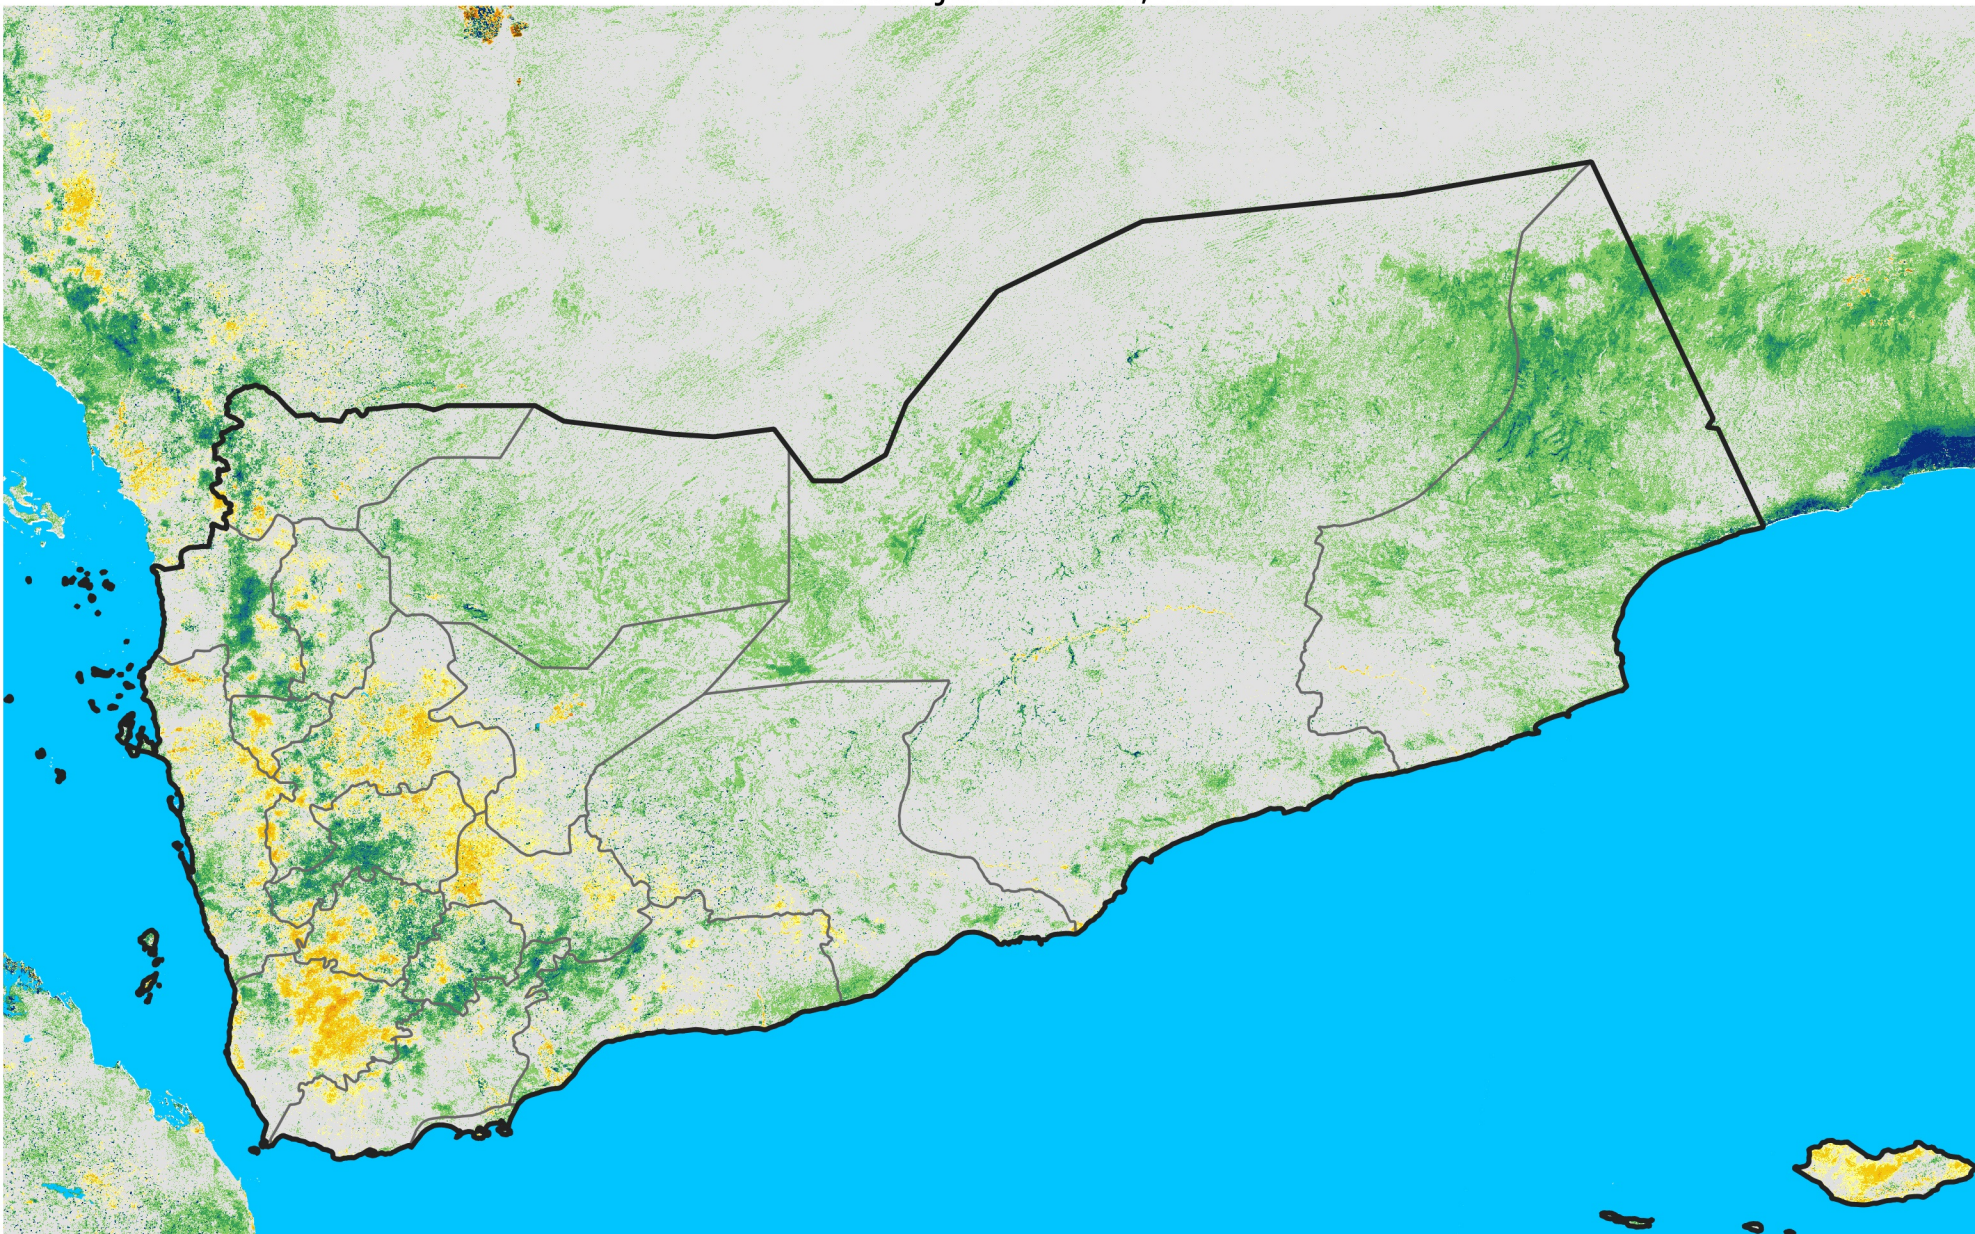

Yemen

Percent of Mean NDVI

2007 / mean (2003 - 2022)

Period 18 / June 21 - 30, 2007

Percent of Normal