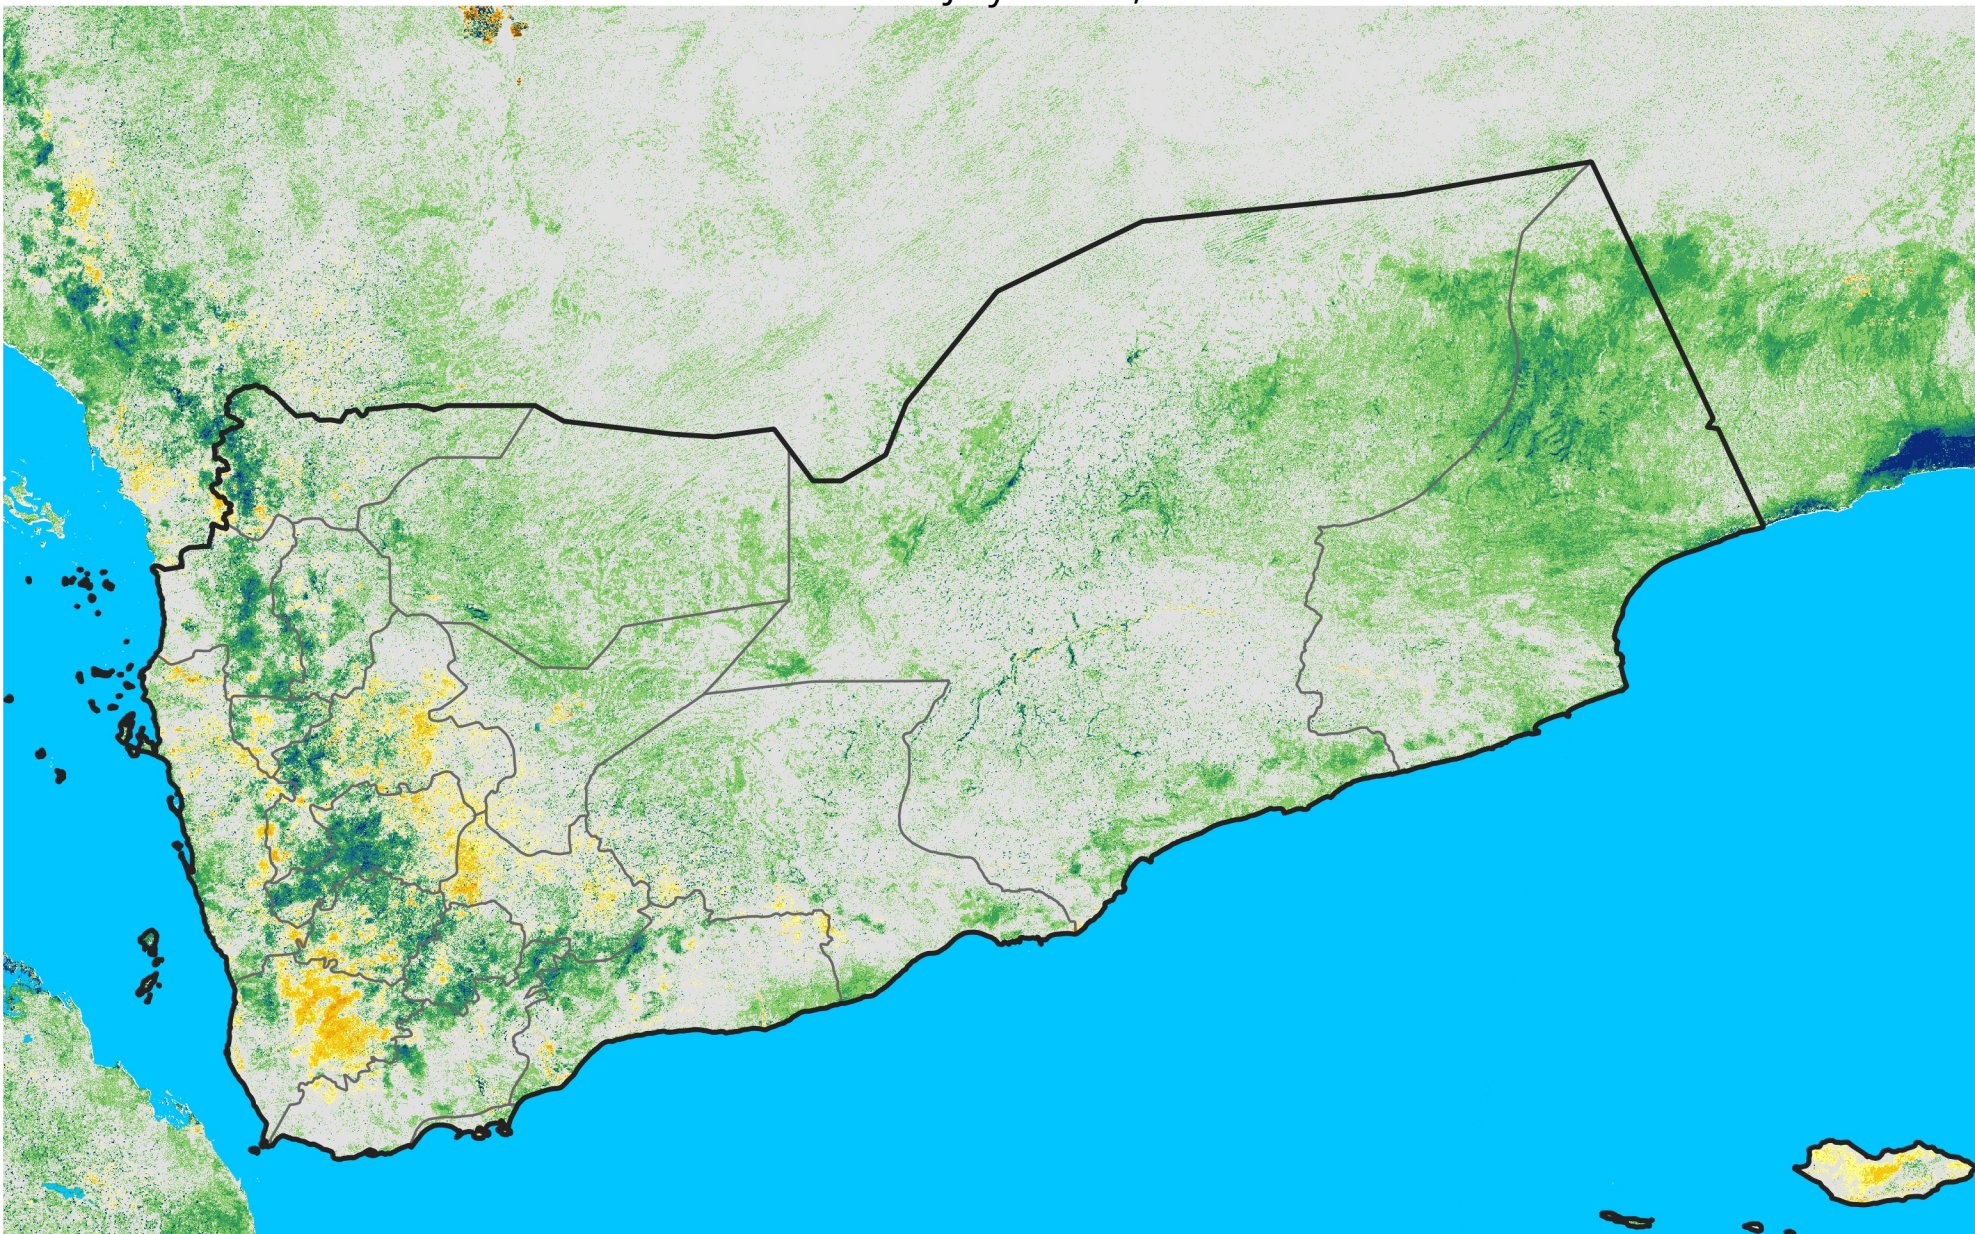

Yemen

Percent of Mean NDVI

2007 / mean (2003 - 2022)

Period 19 / July 01 - 10, 2007

Percent of Normal