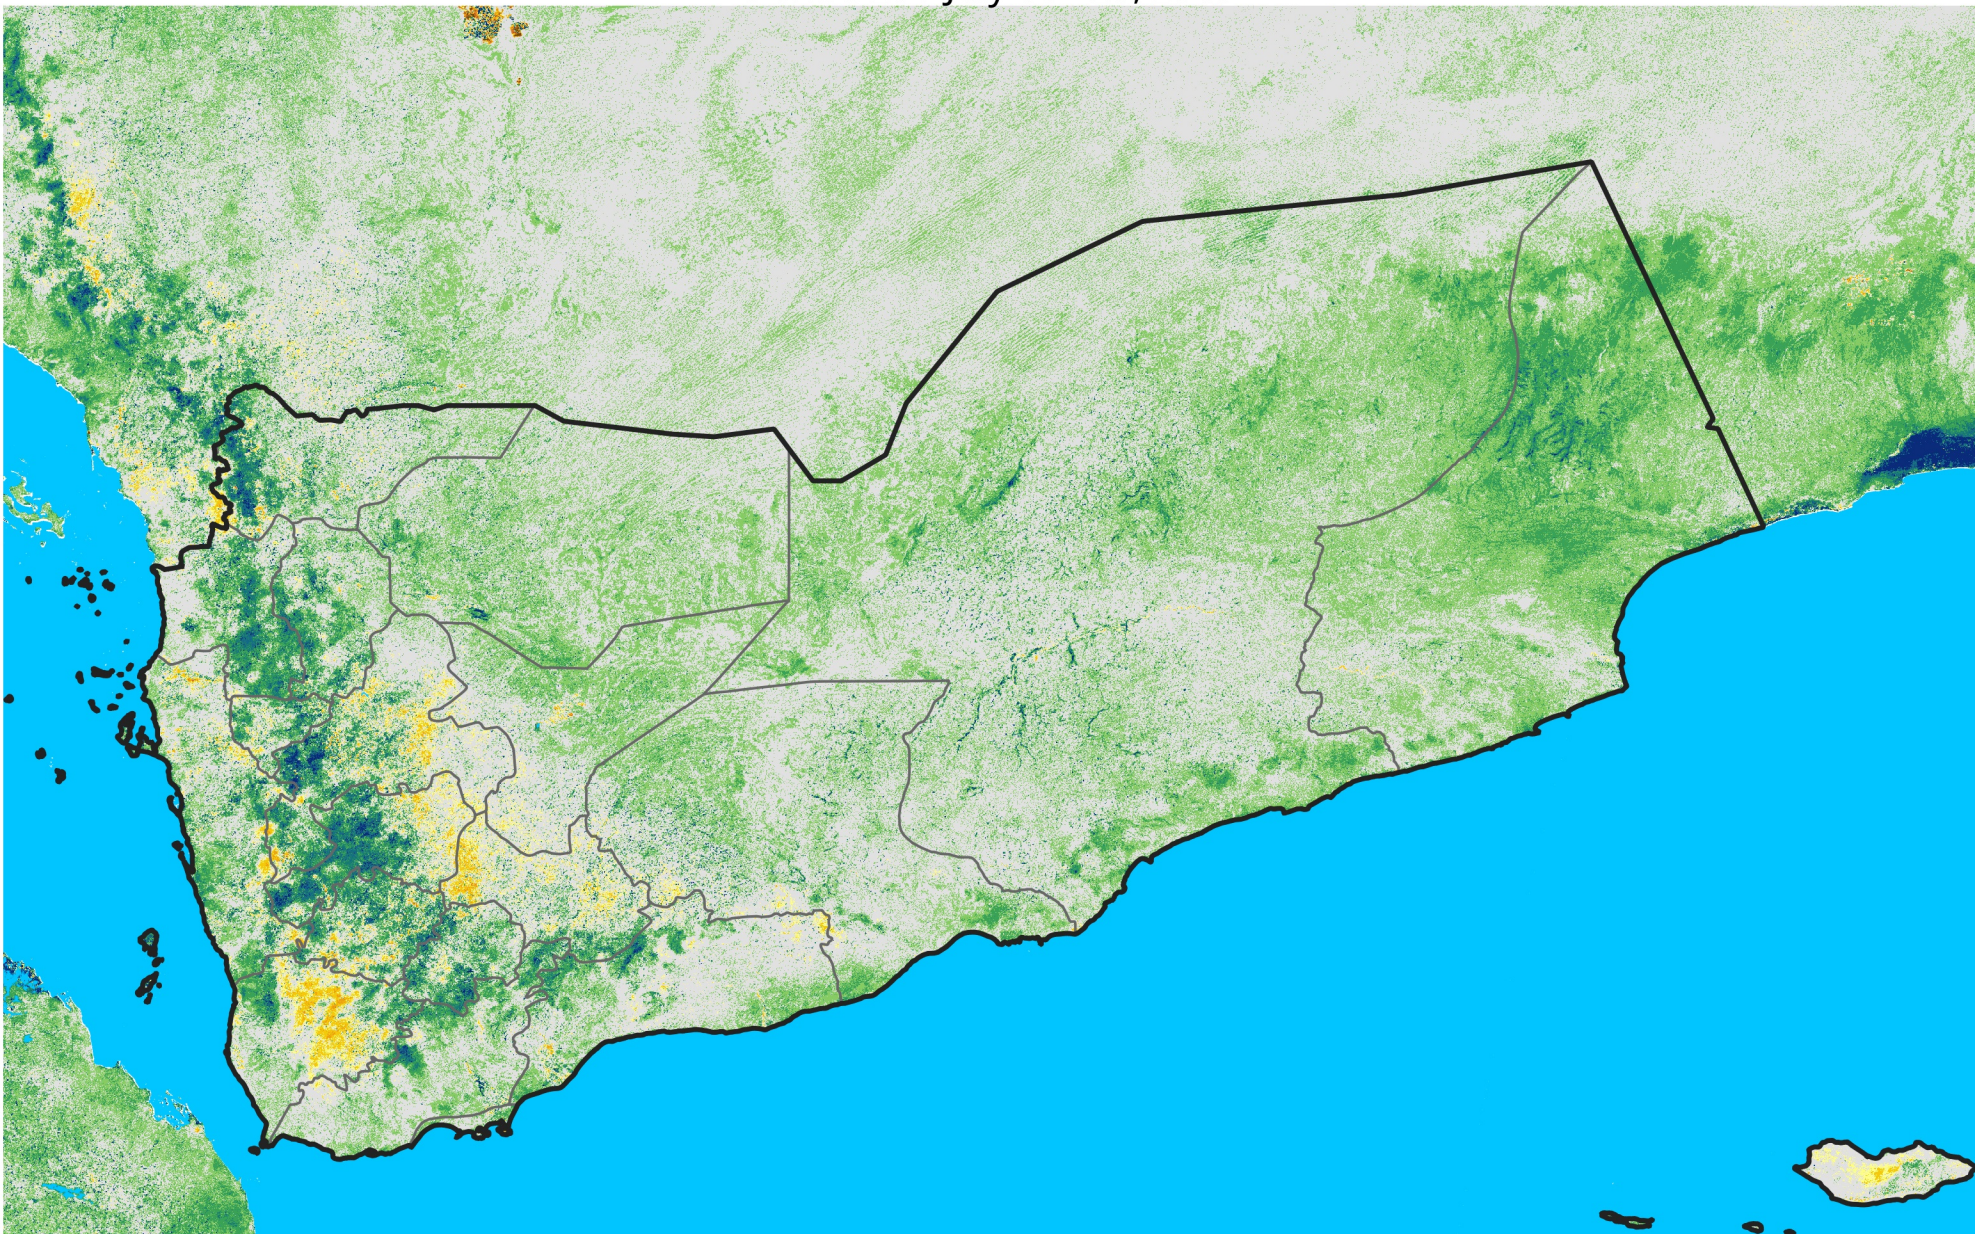

Yemen

Percent of Mean NDVI

2007 / mean (2003 - 2022)

Period 20 / July 11 - 20, 2007

Percent of Normal