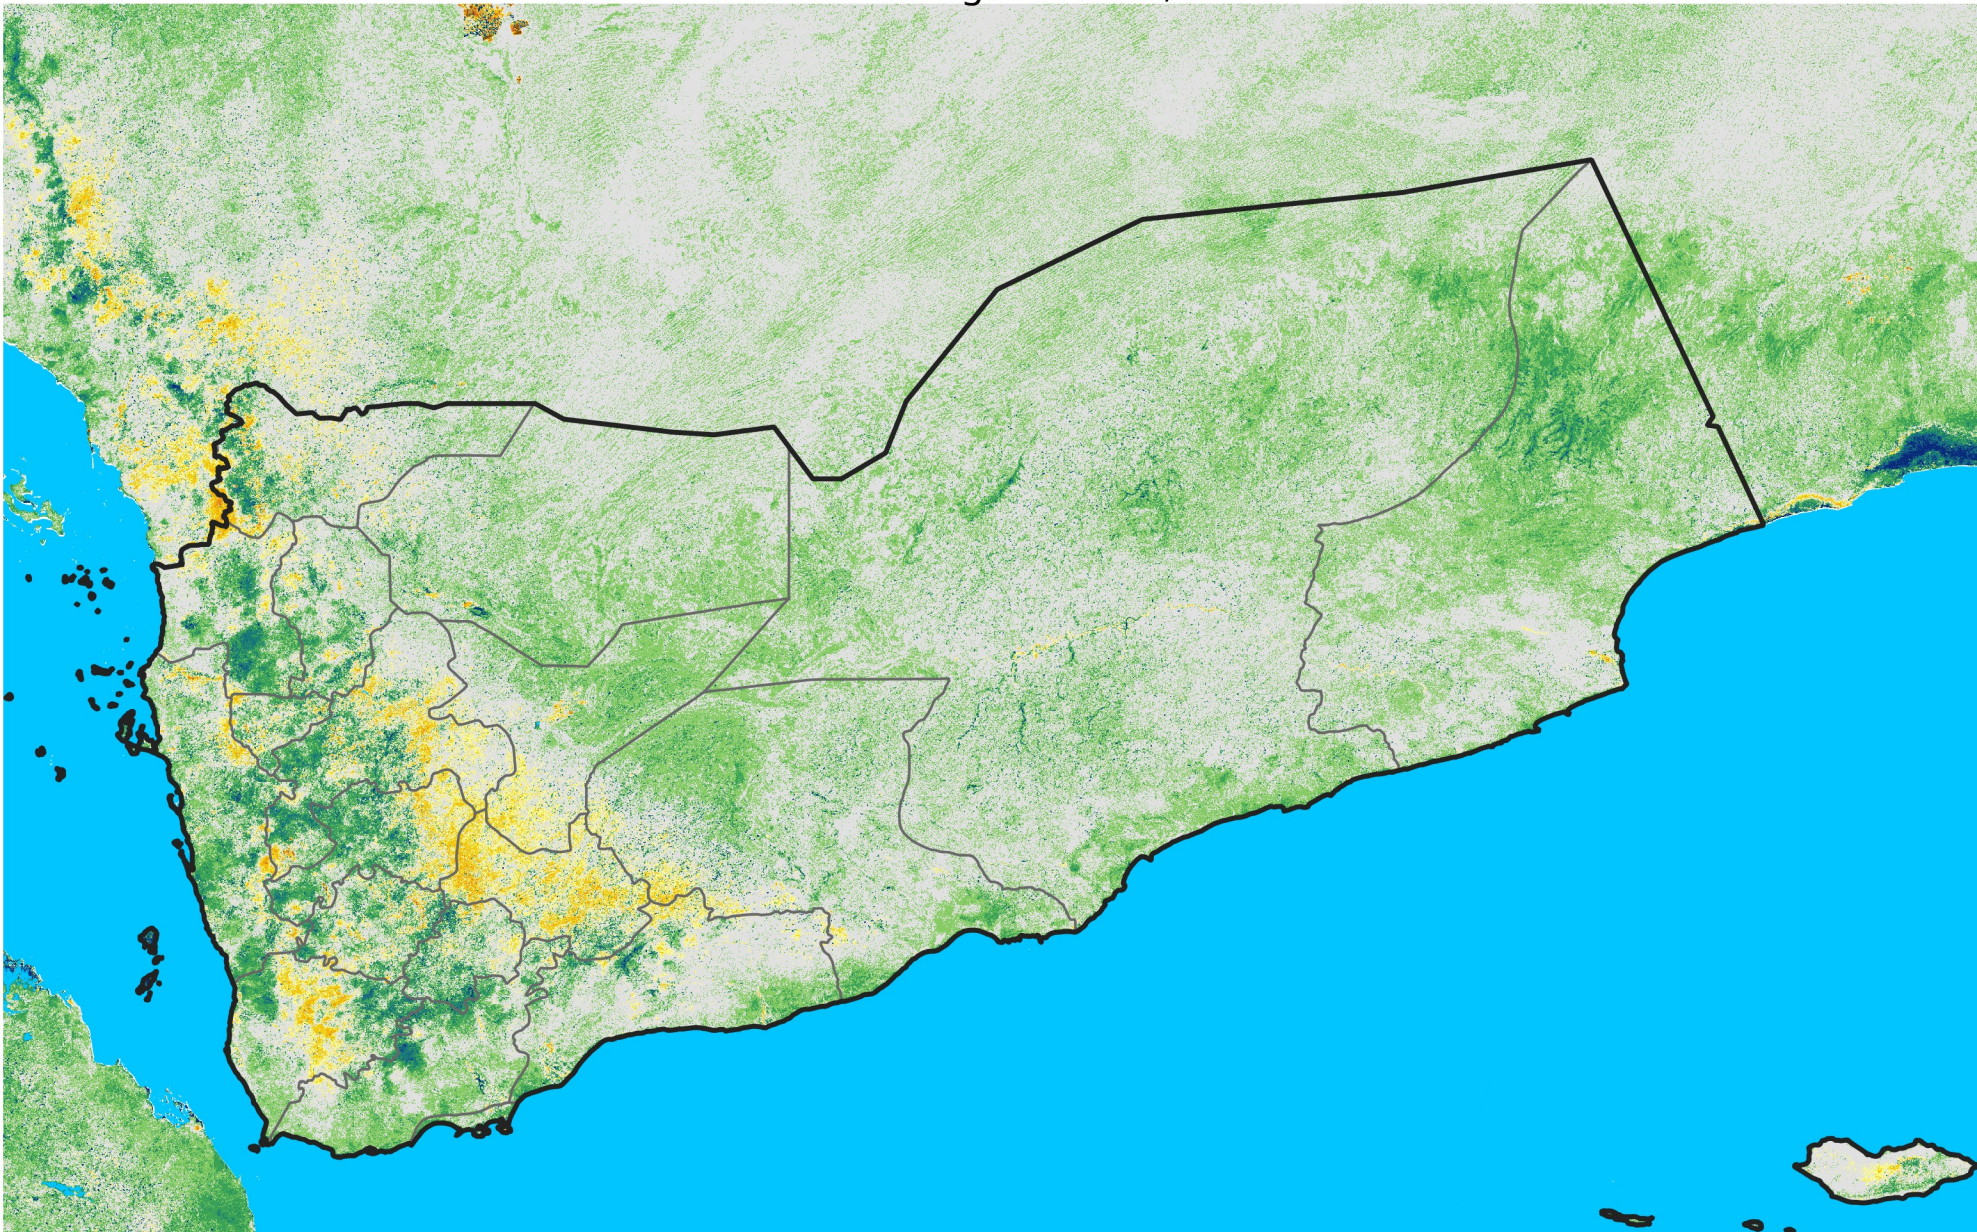

# Yemen

## Percent of Mean NDVI

2007 / mean (2003 - 2022)

Period 22 / August 01 - 10, 2007