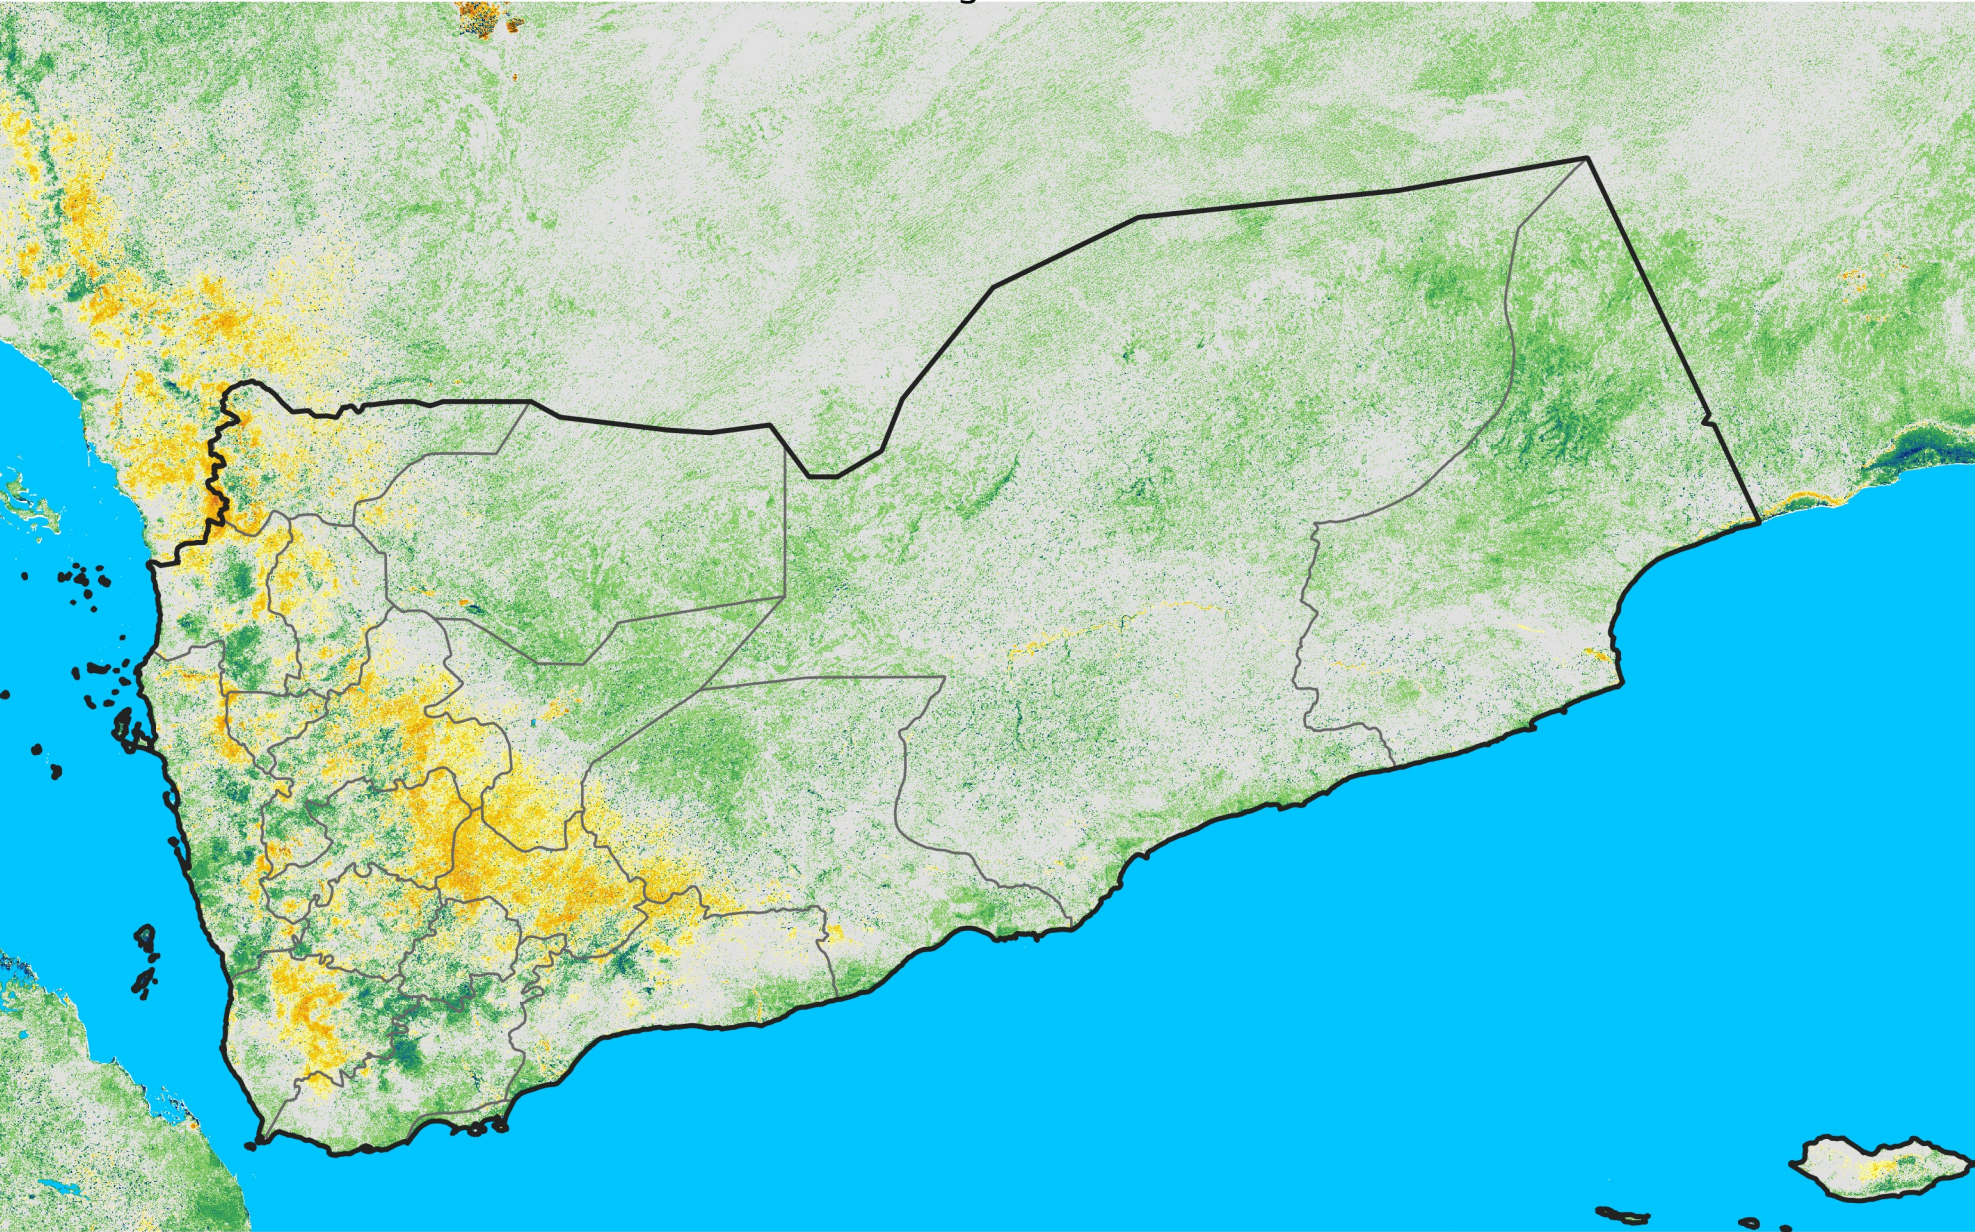

Yemen

Percent of Mean NDVI

2007 / mean (2003 - 2022)

Period 23 / August 11 - 20, 2007

Percent of Normal