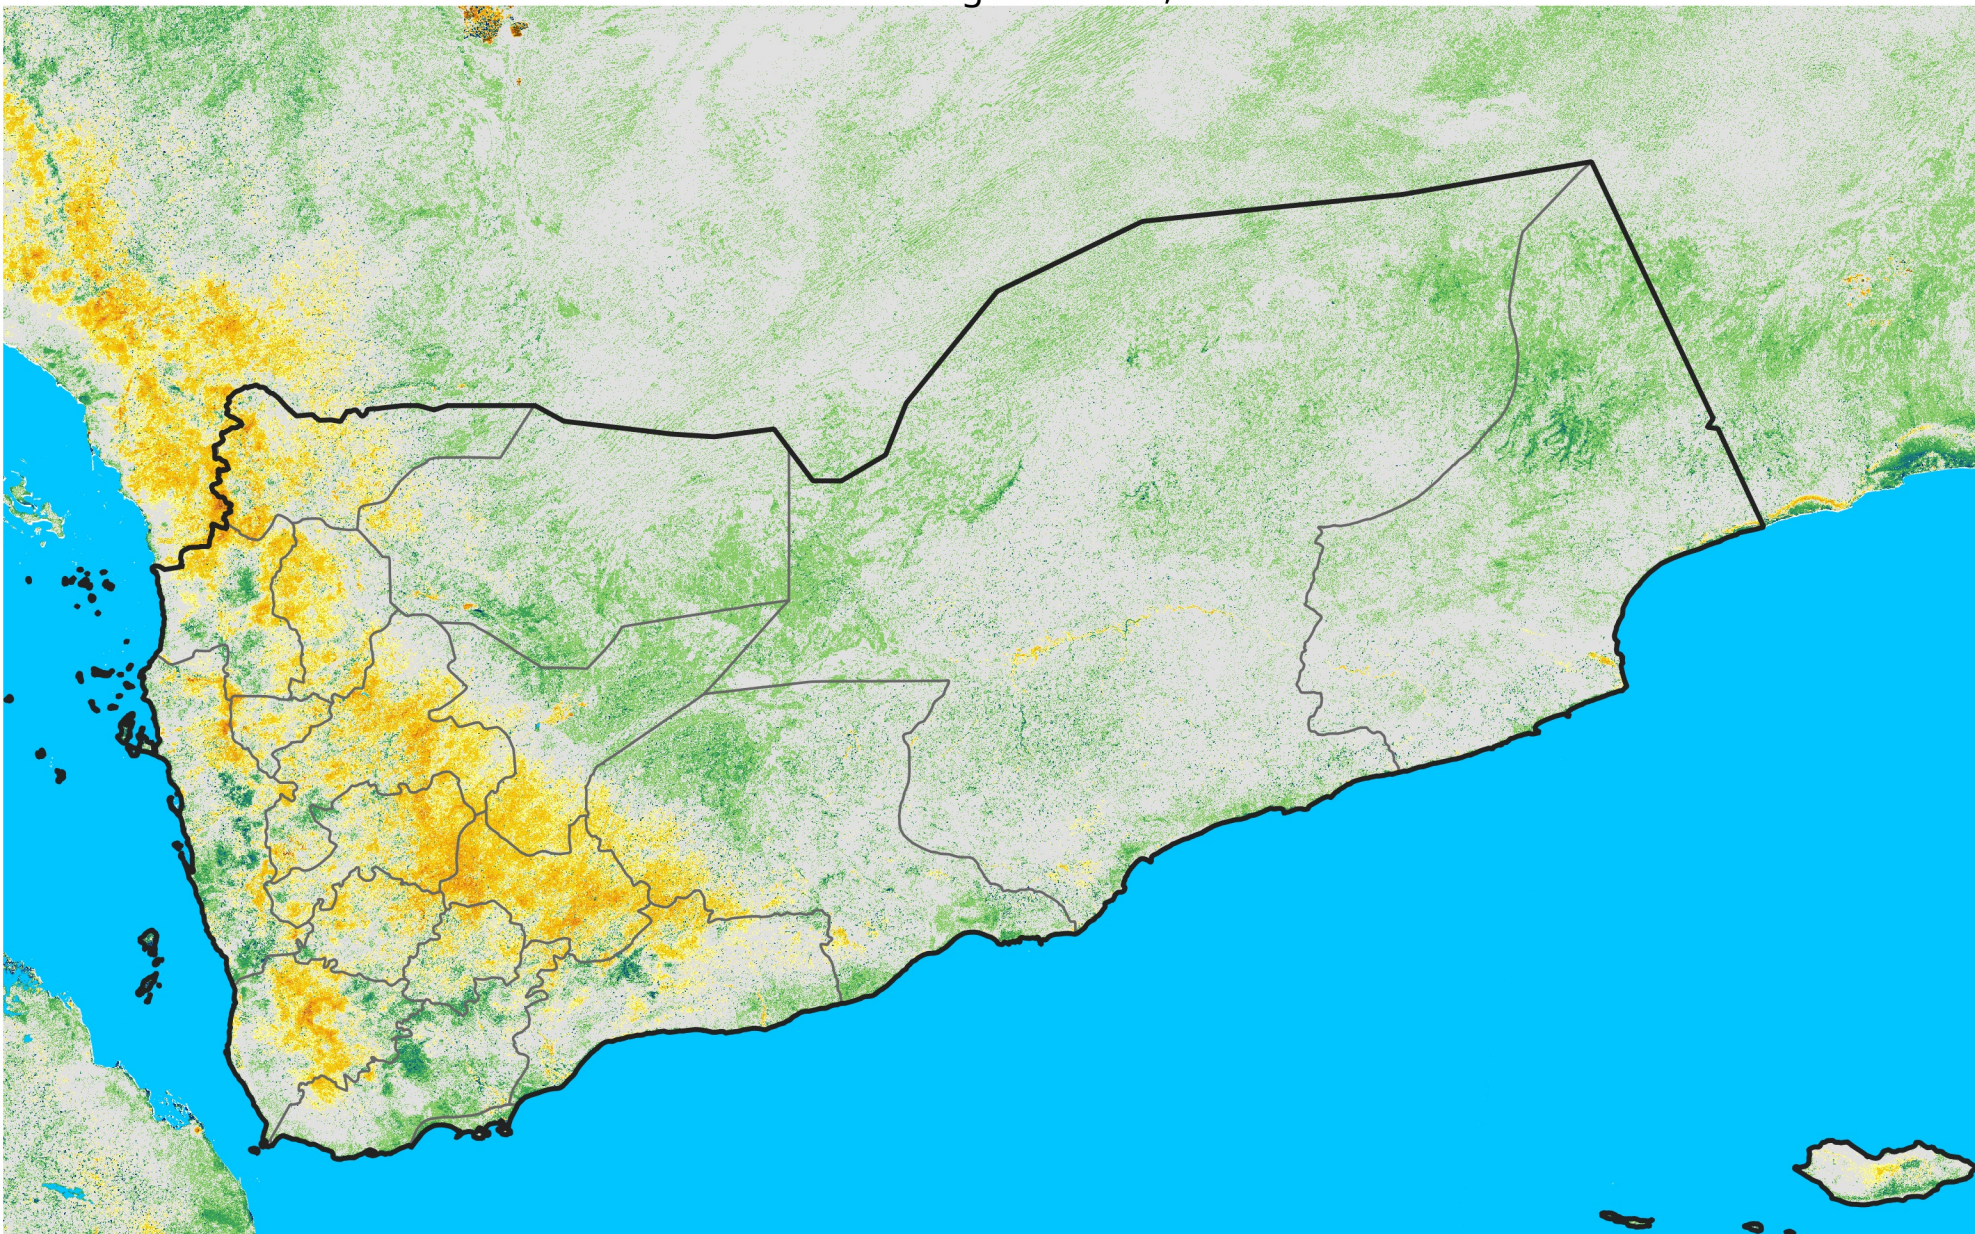

Yemen

Percent of Mean NDVI

2007 / mean (2003 - 2022)

Period 24 / August 21 - 31, 2007

Percent of Normal