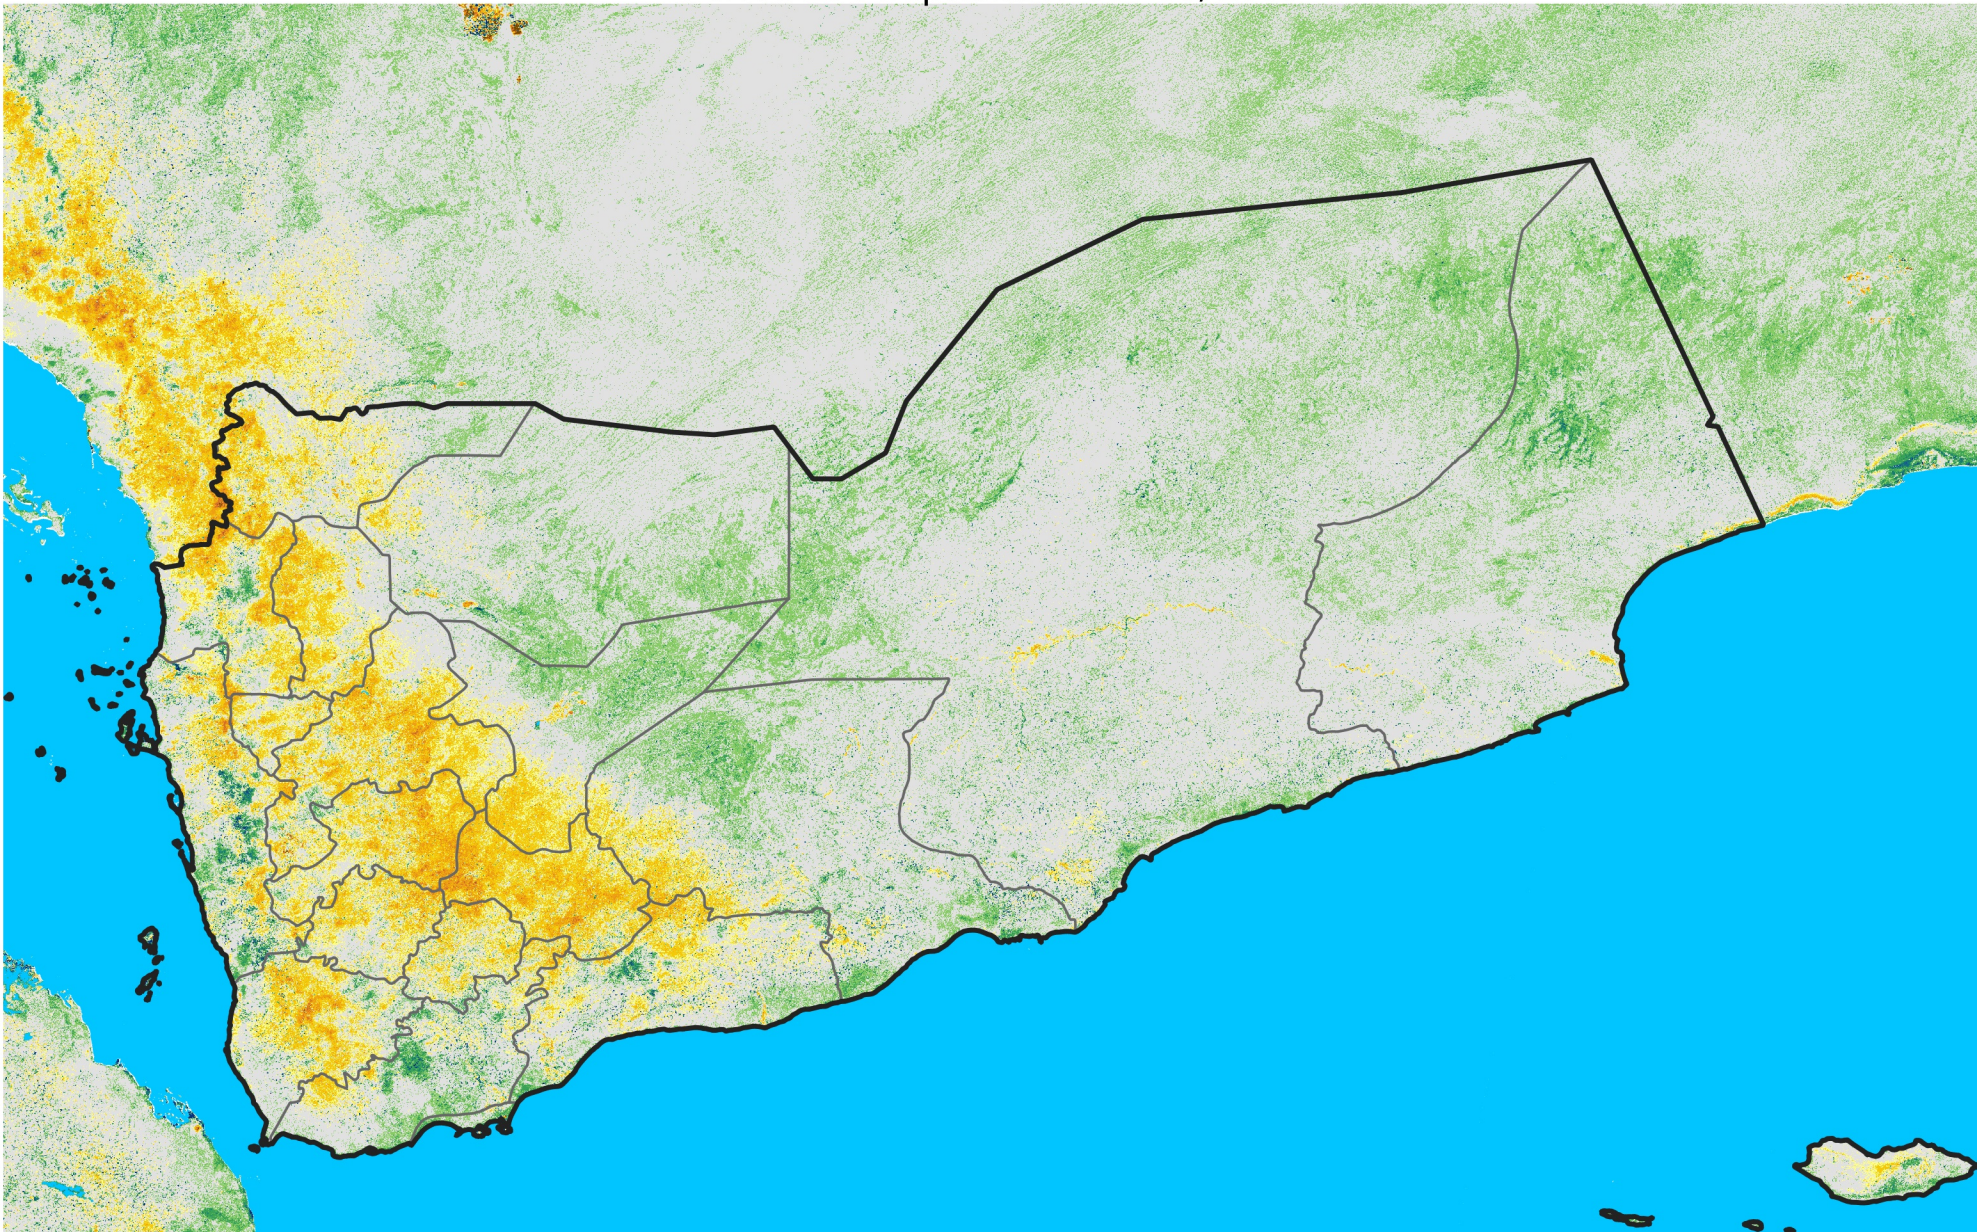

Yemen

Percent of Mean NDVI

2007 / mean (2003 - 2022)

Period 25 / September 01 - 10, 2007

Percent of Normal