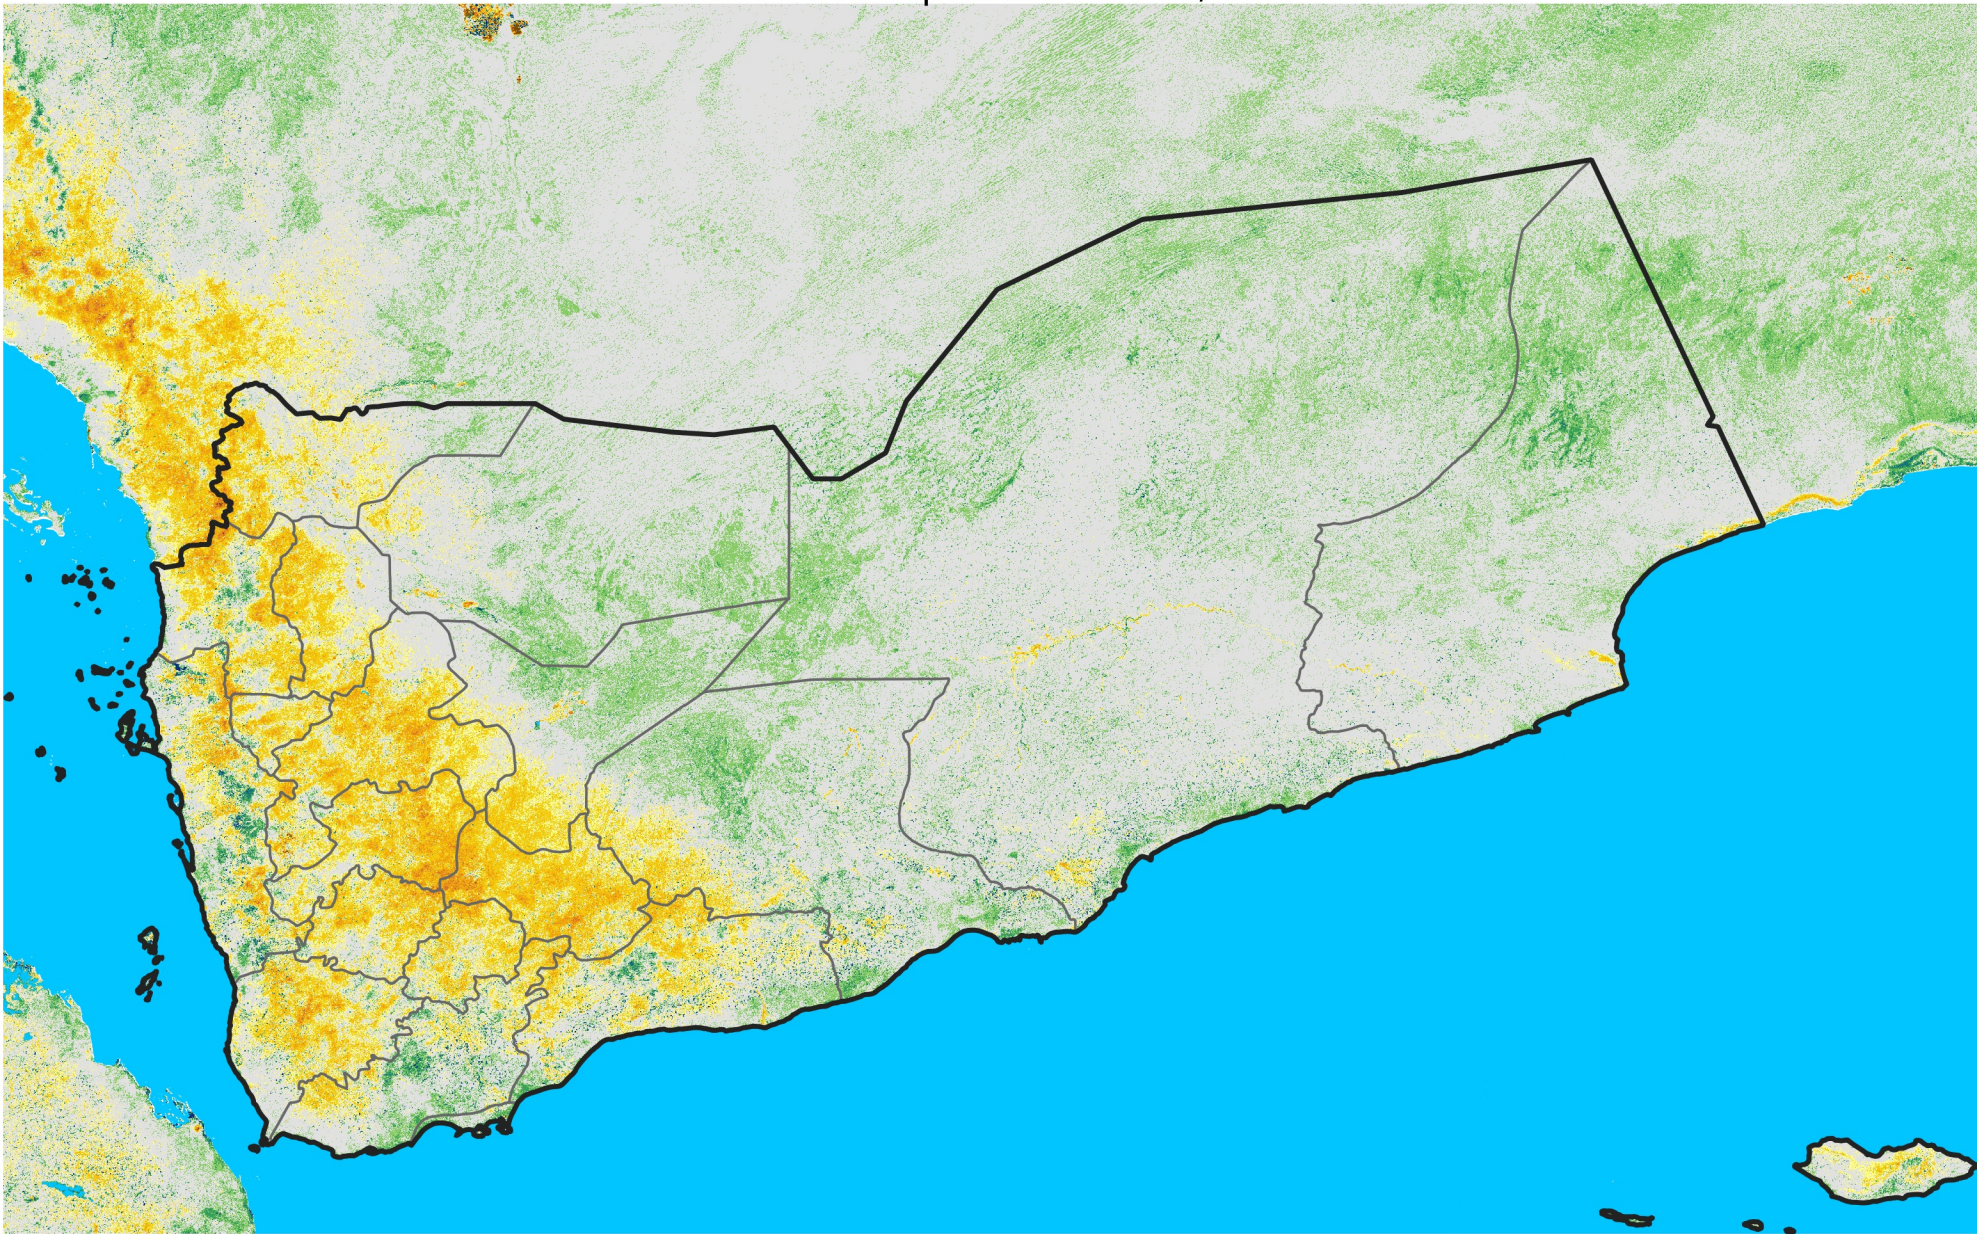

Yemen

Percent of Mean NDVI

2007 / mean (2003 - 2022)

Period 26 / September 11 - 20, 2007

Percent of Normal